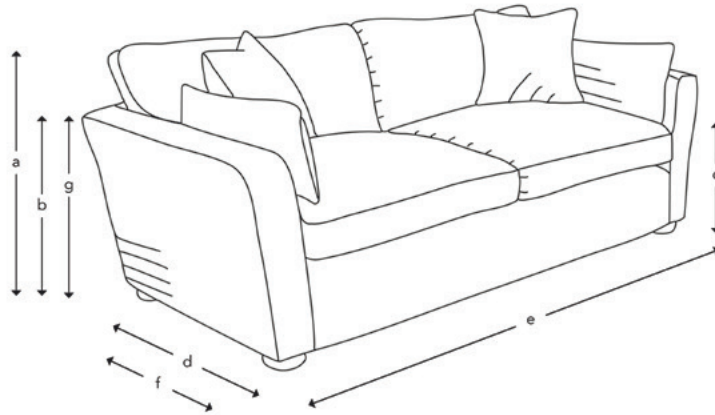

HOW THE ALDEBURGH MEASURES UP

- Upholstery:** Any fabric in the world
- Cushions:** Foam with feather wrap seat cushions and duck feather back cushions
- Scatter and bolster cushions:** Luxury duck feather
- Frame construction:** Hard wood, pinned, glued and screwed
- Delivery:** The 4 seater sofa can be ordered split in half for ease of access
- Sizing:** Handmade products may have a variation of up to 3cm
- Frame guarantee:** Lifetime
- Front cover:** Cloth 22 Bayadere Seal, scatters in Bayadere and Barcode Seal. **Back cover:** Whitewell Elephant

Not sure whether your new furniture will fit? Speak to our experts to arrange an access check

4 Seater

3 Seater

2.5 Seater

Snuggler

Chair

(a) Total height	82 cm	82 cm	82 cm	82 cm	82 cm
(b) Arm height	67 cm	67 cm	67 cm	67 cm	67 cm
(c) Seat height	48 cm	48 cm	48 cm	48 cm	48 cm
(d) Depth	104 cm	104 cm	104 cm	104 cm	104 cm
(e) Width	225 cm	195 cm	165 cm	130 cm	98 cm
(f) Seat depth	66 cm	66 cm	66 cm	66 cm	66 cm
(g) Access height	67 cm	67 cm	67 cm	67 cm	67 cm
Number of scatters	2	2	2	2	-

www.sofasandstuff.com

V1.0

4 Seater
Sofa Bed

3 Seater
Sofa Bed

2.5 Seater
Sofa Bed

(a) Total height	82 cm	82 cm	82 cm
(b) Arm height	67 cm	67 cm	67 cm
(c) Seat height	48 cm	48 cm	48 cm
(d) Depth	104 cm	104 cm	104 cm
(e) Width	225 cm	205 cm	165 cm
(f) Seat depth	66 cm	66 cm	66 cm
(g) Access height	66 cm	66 cm	66 cm
(i) Open depth	226 cm	226 cm	226 cm
Number of scatters	2	2	2