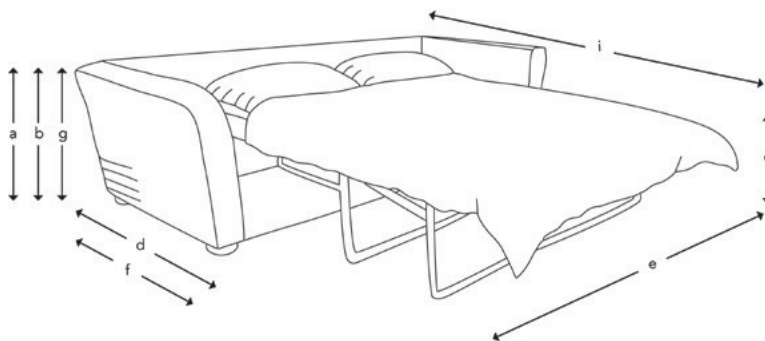

HOW THE ALDEBURGH MEASURES UP

- **Upholstery:** Any fabric in the world
- **Cushions:** Foam with feather wrap seat cushions and duck feather back cushions
- **Scatter cushions:** Luxury duck feather
- **Frame construction:** Hard wood, pinned, glued and screwed
- **Sizing:** Handmade products may have a variation of up to 3cm
- **Frame guarantee:** Lifetime
- **Mattress:** Sofas & Stuff deluxe natural sprung mattress
- **Mechanism:** 3-fold bed action
- *Front cover: Whitewell Elephant. Back cover: Linara Spice*

Not sure whether your new furniture will fit? Speak to our experts to arrange an access check

THE PERFECT FIT

Our bespoke furniture is lovingly handmade in Britain using traditional techniques. We're here to help you find the perfect sofa, sofa bed or chair for your home, and each piece can be upholstered in any fabric in the world.

If you need more inspiration, why not book a free design appointment? An expert from your local showroom will find out what you're looking for and answer any questions.

CAN WE HELP?

Our design consultants are on hand to offer style tips and product advice. Contact your local showroom, or call Head Office on 0808 178 3211.

www.sofasandstuff.com

V1.0