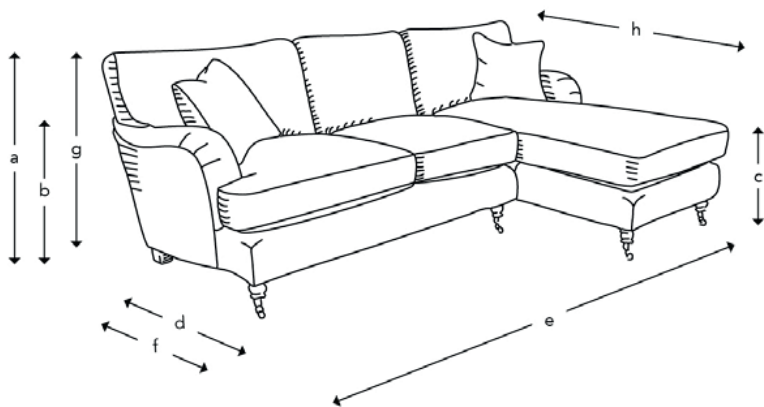

SOFAS & STUFF
Let's design together

Also available
as a sofa
& sofa bed

THE PERFECT FIT

Our bespoke furniture is lovingly handmade in Britain using traditional techniques. We're here to help you find the perfect sofa, sofa bed or chair for your home, and each piece can be upholstered in any fabric in the world.

If you need more inspiration, why not book a free design appointment? An expert from your local showroom will find out what you're looking for and answer any questions.

CAN WE HELP?

Our design consultants are on hand to offer style tips and product advice. Contact your local showroom, or call Head Office on 0808 178 3211.

www.sofasandstuff.com

ALWINTON CORNER COLLECTION

HOW THE ALWINTON CORNERS MEASURE UP

Upholstery: Any fabric in the world

Chaise cushions: Quallofil Blue Eco fibre seat cushions with duck feather back cushions

Corner unit cushions: Feather wrap seat cushions with duck feather back cushions

Scatter cushions: Luxury duck feather

Frame construction: Hard wood, pinned, glued and screwed. Build in sections for easy access

Sizing: Handmade products may have a variation of up to 3cm

Frame guarantee: 15 years

(A) Total Height	88 cm	88 cm	88 cm	88 cm	88 cm	88 cm
(B) Arm Height	61 cm	61 cm	61 cm	61 cm	61 cm	61 cm
(C) Seat Height	53 cm	53 cm	53 cm	53 cm	53 cm	53 cm
(D) Depth	157 cm	98 cm	98 cm	98 cm	98 cm	98 cm
(E) Width	94 cm	225 cm	225 cm	272 cm	272 cm	211 cm
(F) Seat Depth	-	58 cm	58 cm	58 cm	58 cm	58 cm
(G) Access Height	65 cm	65 cm	65 cm	65 cm	65 cm	65 cm
(H) Length	-	157 cm	157 cm	272 cm	211 cm	272 cm
Number of scatters	-	2	2	2	2	2

Oak front feet options:

Oak rear feet option:

Not sure whether your new furniture will fit? Speak to our experts to arrange an access check

All of our oak feet are available in a variety of stains and finishes with brass or chrome castors. Please ask in-store for more information