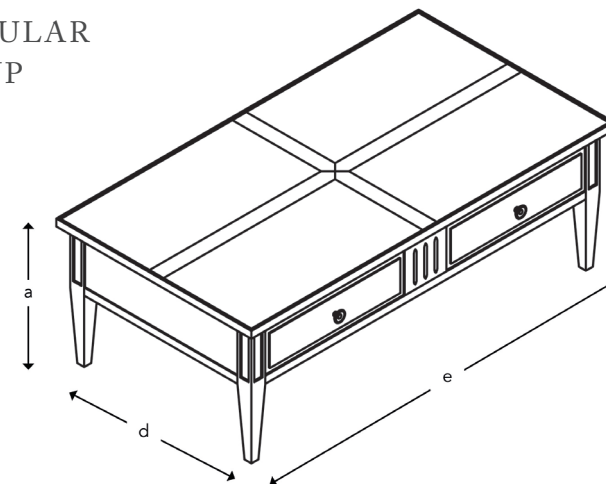

www.sofasandstuff.com

HOW THE ARDEN RECTANGULAR COFFEE TABLE MEASURES UP

(a) Height	45 cm
(d) Depth	70 cm
(e) Width	130 cm

Top: St George Cross pattern top in oak, with oak veneer in mid oak lacquer finish