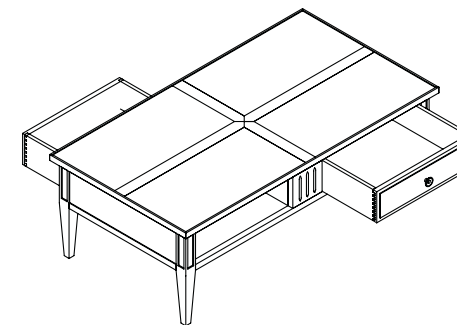

www.sofasandstuff.com

HOW THE ARDEN RECTANGULAR COFFEE TABLE MEASURES UP

(a) Height	45 cm
(d) Depth	70 cm
(e) Width	130 cm

Top: St George Cross pattern top in oak, with oak veneer in mid oak lacquer finish