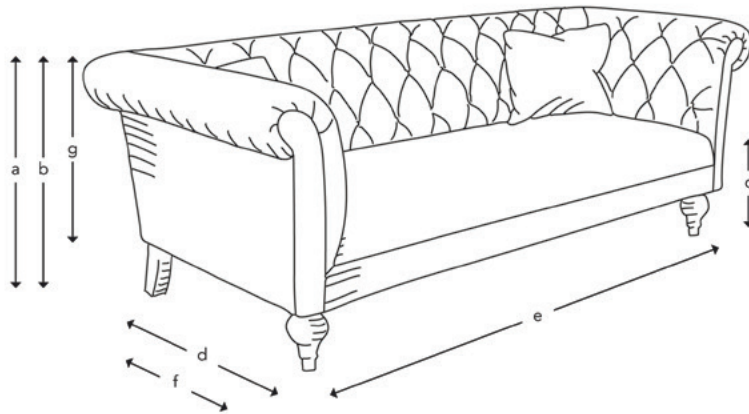

HOW THE ARNCLIFFE MEASURES UP

Upholstery: Any fabric in the world

Cushions: Upholstered fixed seat and back

Scatter cushions: Luxury duck feather

Frame construction: Hard wood, doweled, glued and screwed

Sizing: Handmade products may have a variation of up to 3cm

Frame guarantee: Lifetime

Front and back cover: Traditional Velvet Olive

Not sure whether your new furniture will fit? Speak to our experts to arrange an access check

(a) Total height	75 cm	75 cm
(b) Arm height	75 cm	75 cm
(c) Seat height	42 cm	42 cm
(d) Depth	99 cm	99 cm
(e) Width	210 cm	180 cm
(f) Seat depth	64 cm	64 cm
(g) Access height	57 cm	57 cm
Number of scatters	2	2

Standard sofa front feet options:

Standard rear feet options:

All of our feet are available in a variety of stains and finishes. Please ask in-store for more information