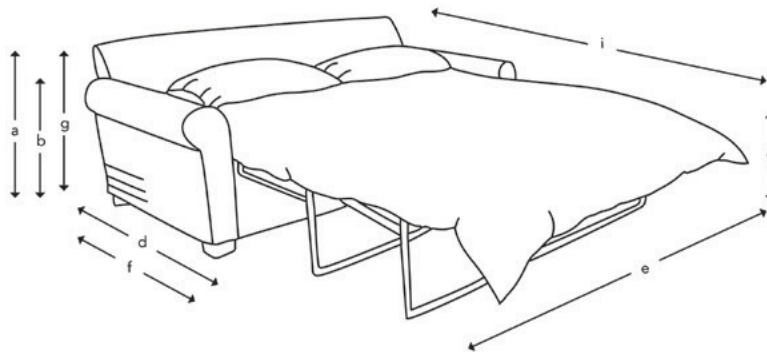

HOW THE BIGNOR SOFA BED MEASURES UP

- **Upholstery:** Any fabric in the world
- **Cushions:** Fibre seat and duck feather back cushions
- **Scatter cushions:** Luxury duck feather
- **Frame construction:** Hard wood, pinned, glued and screwed
- **Sizing:** Handmade products may have a variation of up to 3cm
- **Frame guarantee:** Lifetime
- **Mattress:** Sofas & Stuff deluxe natural sprung mattress
- **Mechanism:** 2-fold bed action
- *Front and back cover: Geneva Nordic*

Not sure whether your new furniture will fit? Speak to our experts to arrange an access check

THE PERFECT FIT

Our bespoke furniture is lovingly handmade in Britain using traditional techniques. We're here to help you find the perfect sofa, sofa bed or chair for your home, and each piece can be upholstered in any fabric in the world.

If you need more inspiration, why not book a free design appointment? An expert from your local showroom will find out what you're looking for and answer any questions.

CAN WE HELP?

Our design consultants are on hand to offer style tips and product advice. Contact your local showroom, or call Head Office on 0808 178 3211.

www.sofasandstuff.com

V1.1