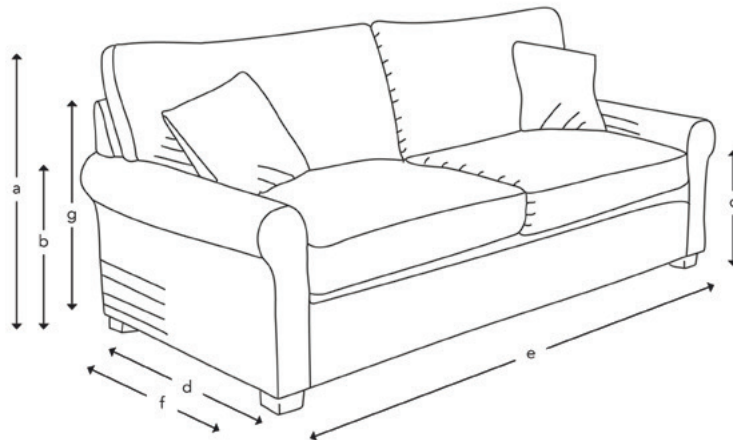

HOW THE BIGNOR MEASURES UP

Upholstery: Any fabric in the world

Cushions: Quallofil Blue Eco fibre seat cushions and duck feather back cushions

Scatter cushions: Luxury duck feather

Frame construction: Hard wood, pinned, glued and screwed

Sizing: Handmade products may have a variation of up to 3cm

Frame guarantee: Lifetime

Front and back cover: Geneva Nordic