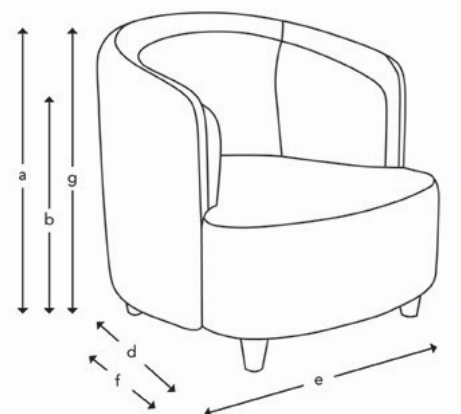

SOFAS & STUFF

BLAKENEY CHAIR

BLAKENEY SPECIFICATION

**Upholstery:** Any fabric in the world

**Cushions:** Upholstered sprung seat and back

**Frame construction:** Hard wood, pinned, glued and screwed

**Sizing:** Handmade products may have a variation of up to 3cm

**Frame guarantee:** Lifetime

Standard feet option:

Glide

(a) Total height	(b) Arm height	(c) Seat height	(d) Depth	(e) Width	(f) Seat depth	(g) Access height
71 cm	67 cm	40 cm	79 cm	71 cm	66 cm	63 cm

Front cover: Cloth 22 Weaves Grand Teton Quartz