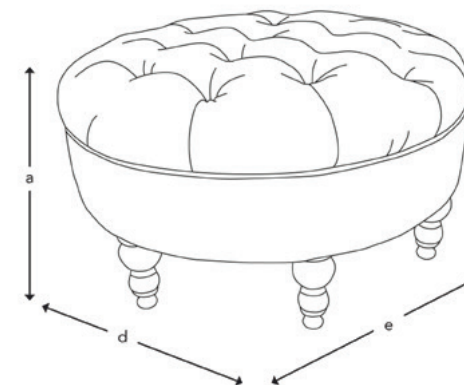

SOFAS & STUFF

BURFORD FOOTSTOOL

HOW THE BURFORD MEASURES UP

Upholstery: Any fabric in the world

Filling: Foam with piping and tufted buttons

Frame construction: Hard wood, pinned, glued and screwed

Sizing: Handmade products may have a variation of up to 3cm

Frame guarantee: Lifetime

Feet: Solid beech feet

(a) Total height	(d) Depth	(e) Width
42 cm	75 cm	75 cm

Standard feet option in a variety of stains:

Front cover: V&A Threads of India Mughal Arbour Hunter

CAN WE HELP?