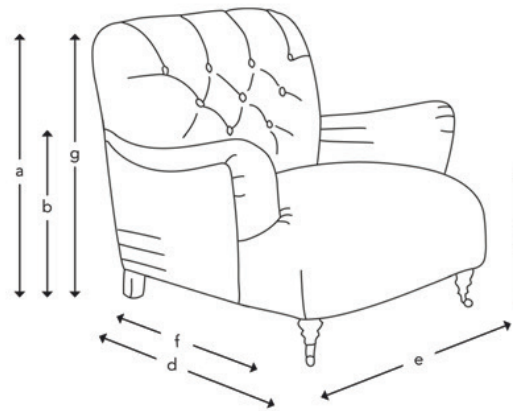

SOFAS & STUFF

DITCHLING CHAIR

DITCHLING SPECIFICATION

- Upholstery:** Any fabric in the world
- Seat:** Upholstered fixed seat
- Back:** Upholstered buttoned fixed back
- Frame construction:** Hard wood, pinned, glued and screwed
- Sizing:** Handmade products may have a variation of up to 3cm
- Frame guarantee:** Lifetime
- Feet:** Solid wood feet, turned in the factory wood mill

	Chair	2 Seater Sofa
(a) Total height	88 cm	88 cm
(b) Arm height	62 cm	62 cm
(c) Seat height	43 cm	43 cm
(d) Depth	80 cm	80 cm
(e) Width	78 cm	147 cm
(f) Seat depth	58 cm	58 cm
(g) Access height	67 cm	67 cm