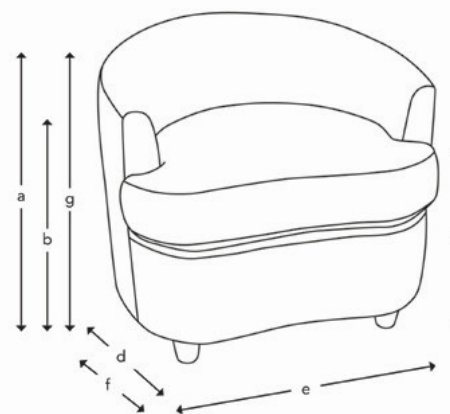

SOFAS & STUFF

GUNTON CHAIR

| (a) Total height | (b) Arm height | (c) Seat height | (d) Depth | (e) Width | (f) Seat depth | (g) Access height |
|------------------|----------------|-----------------|-----------|-----------|----------------|-------------------|
| 69 cm | 63 cm | 44 cm | 69 cm | 76 cm | 58 cm | 69 cm |

Front cover: Designers Guild Cormo Chalk

GUNTON SPECIFICATION

Upholstery: Any fabric in the world

Cushions: Upholstered sprung seat and back

Frame construction: Hard wood, pinned, glued and screwed

Sizing: Handmade products may have a variation of up to 3cm