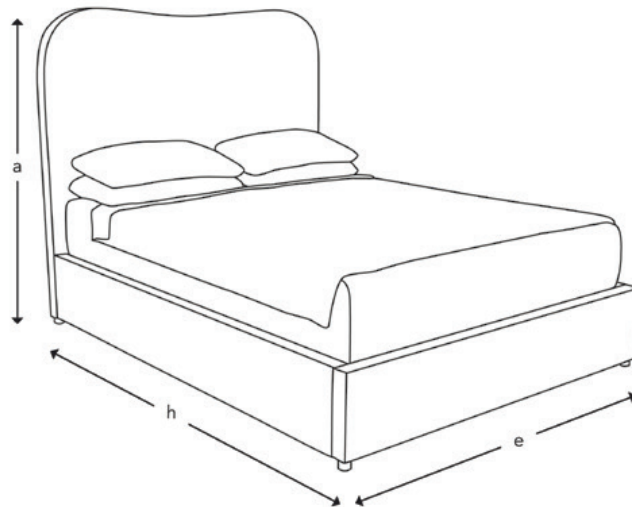

www.sofasandstuff.com

V1.0

HIGHGATE BED COLLECTION

HOW THE HIGHGATE BED MEASURES UP

Upholstery: Any fabric in the world

Frame construction: Hard wood, pinned, glued and screwed

Sizing: Handmade products may have a variation of up to 3cm

Frame guarantee: 10 years

Front and back cover: Linwood Tango Velvet Ochre

Super King Bed

King Bed

Double Bed

Single Bed

	Super King Bed	King Bed	Double Bed	Single Bed
(a) Total height	144 cm	144 cm	144 cm	144 cm
(e) Width	193 cm	163 cm	148 cm	103 cm
(h) Length	213 cm	213 cm	203 cm	203 cm