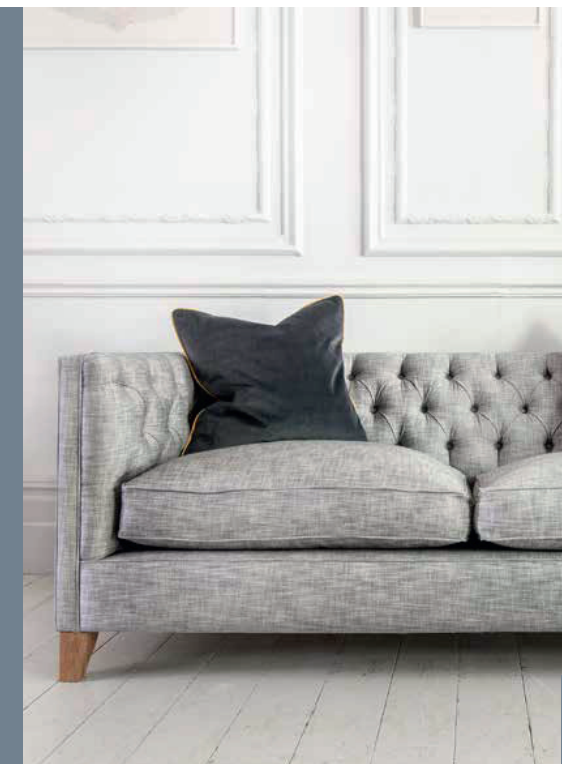

STYLE TIP

Mix different fabrics on more than just the scatter cushions.

FREE FABRIC SAMPLES

Put simply, we're all about fabrics.

Choose from hundreds of free fabric samples in-store and online.