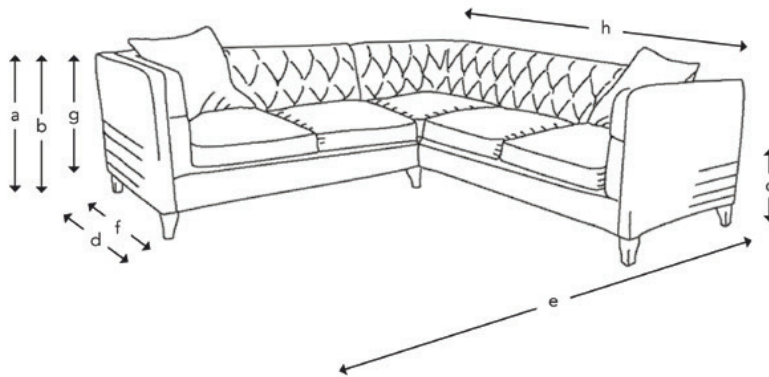

HOW THE HARESFIELD MEASURES UP

Upholstery: Any fabric in the world

Cushions: Foam wrapped with luxury duck feather

Back: Upholstered with handmade fabric buttons

Scatter cushions: Luxury duck feather

Frame construction: Hard wood, pinned, glued and screwed

Sizing: Handmade products may have a variation of up to 3cm

Frame guarantee: Lifetime

Front cover: Clever Cotton Mix Iron. Back cover: Textured Plain Anthracite

Not sure whether your new furniture will fit? Speak to our experts to arrange an access check

Standard feet option:

All of our feet are available in a variety of stains and finishes. Please ask in-store for more information