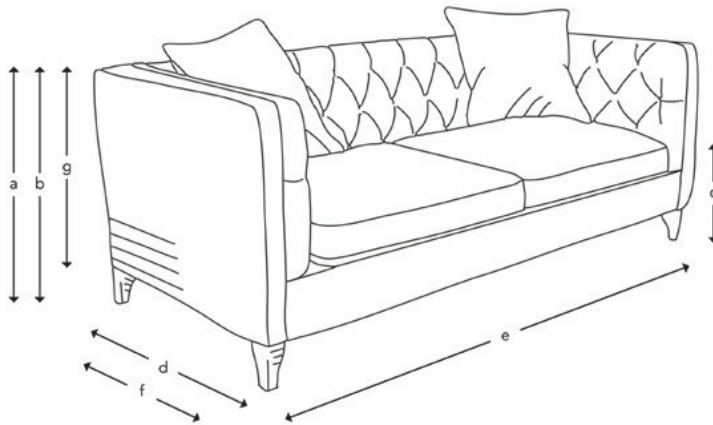

HOW THE HARESFIELD MEASURES UP

Upholstery: Any fabric in the world

Cushions: Feather wrapped foam seat cushions and buttoned fixed back

Scatter cushions: Luxury duck feather

Frame construction: Hard wood, pinned, glued and screwed. Also available with a dipped arm

Sizing: Handmade products may have a variation of up to 3cm

Frame guarantee: Lifetime

Front cover: Sole Linen Natural. Back cover: Omega Brass

Not sure whether your new furniture will fit? Speak to our experts to arrange an access check

(a) Total height	77 cm	77 cm	77 cm	77 cm	77 cm
(b) Arm height	77 cm	77 cm	77 cm	77 cm	77 cm
(c) Seat height	48 cm	48 cm	48 cm	48 cm	48 cm
(d) Depth	92 cm	92 cm	92 cm	92 cm	84 cm
(e) Width	230 cm	200 cm	168 cm	118 cm	85 cm
(f) Seat depth	66 cm	66 cm	66 cm	66 cm	66 cm
(g) Access height	65 cm	65 cm	65 cm	65 cm	65 cm
Number of scatters	2	2	2	-	-

Standard feet option:

All of our feet are available in a variety of stains and finishes. Please ask in-store for more information