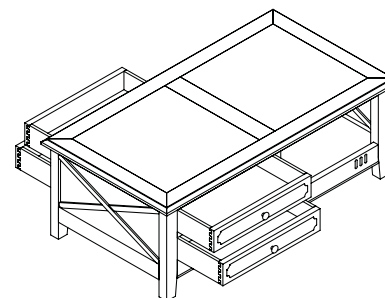

SOFAS & STUFF

Let's design together

KIELDER RECTANGULAR COFFEE TABLE

CAN WE HELP?

Our design consultants are on hand to offer style tips and product advice.

Contact your local showroom, or call Head Office on 0808 178 3211.

www.sofasandstuff.com

HOW THE KIELDER RECTANGULAR COFFEE TABLE MEASURES UP

(a) Height 43.5 cm

(d) Depth 65 cm

(e) Width 120 cm

Top: Cherrywood shaker style design in grey lacquer finish

Drawers: Four drawers in cherrywood veneer with off-white lacquer finish. Two drawers either side of the table