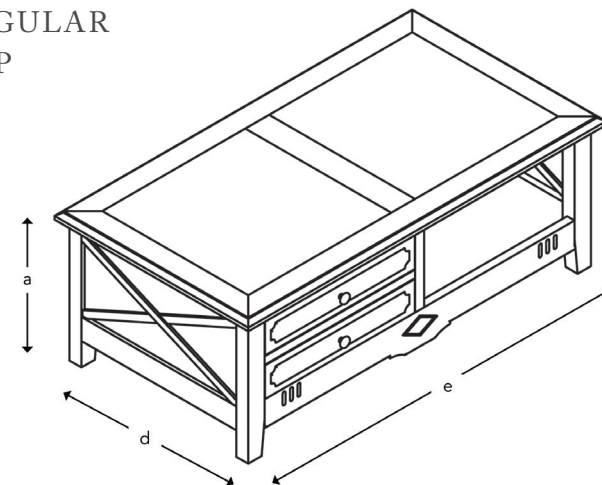

www.sofasandstuff.com

HOW THE KIELDER RECTANGULAR COFFEE TABLE MEASURES UP

(a) Height 43.5 cm

(d) Depth 65 cm

(e) Width 120 cm

Top: Cherrywood shaker style design in grey lacquer finish

Drawers: Four drawers in cherrywood veneer with off-white lacquer finish. Two drawers either side of the table