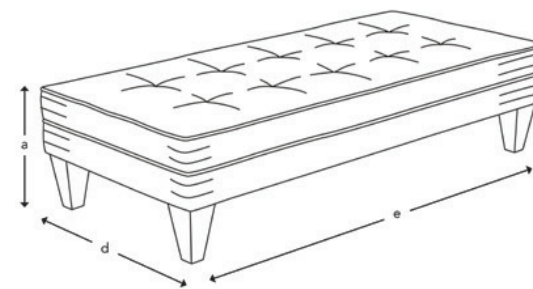

CAN WE HELP?

Our design consultants are on hand to offer style tips and product advice.
Contact your local showroom, or call Head Office on 0808 178 3211.

www.sofasandstuff.com