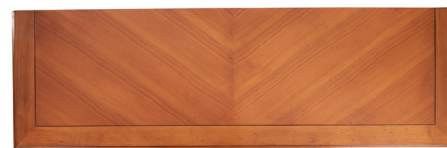

HOW THE SAVERNAKE CONSOLE TABLE MEASURES UP

(a) Height	78 cm
(d) Depth	38 cm
(e) Width	120 cm

Top: Cherrywood half diamond pattern top in antique cherry veneer with mid-gloss cherry finish

Drawers: Two drawers in cherrywood veneer with multi-coloured painted panel and lacquer detail

Handles: Two simple round handles

Frame and panels (side and back): Cherrywood in light-coloured veneer with mid-gloss lacquer finish

Legs: Cherrywood tapered legs in light-coloured lacquer finish

Finish: Normal distress level as standard, giving a vintage look to the table

Manufacturer warranty: 2 years

Due to the handcrafted nature of the finishes, no two pieces will be identical