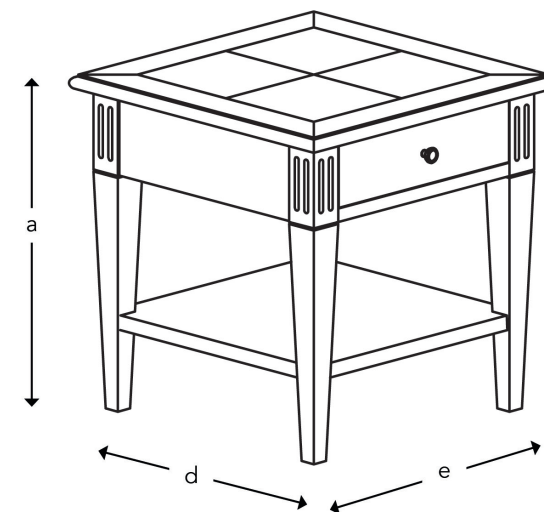

www.sofasandstuff.com

HOW THE SAVERNAKE SIDE TABLE MEASURES UP

(a) Height 50 cm

(d) Depth 50 cm

(e) Width 50 cm

Top: Cherrywood diamond pattern top in light-coloured veneer with mid-gloss cherry finish

Drawer, side and back panels: One drawer in cherrywood veneer, with multi-coloured painted panel and lacquer detail on all sides