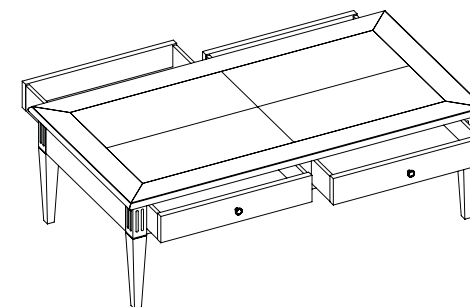

www.sofasandstuff.com

HOW THE SAVERNAKE RECTANGULAR COFFEE TABLE MEASURES UP

(a) Height	42 cm
(d) Depth	70 cm
(e) Width	130 cm

Top: Cherrywood diamond pattern top in antique cherry veneer with mid-gloss cherry finish

www.sofasandstuff.com

HOW THE SAVERNAKE CONSOLE TABLE MEASURES UP

(a) Height	78 cm
(d) Depth	38 cm
(e) Width	120 cm

Top: Cherrywood half diamond pattern top in antique cherry veneer with mid-gloss cherry finish