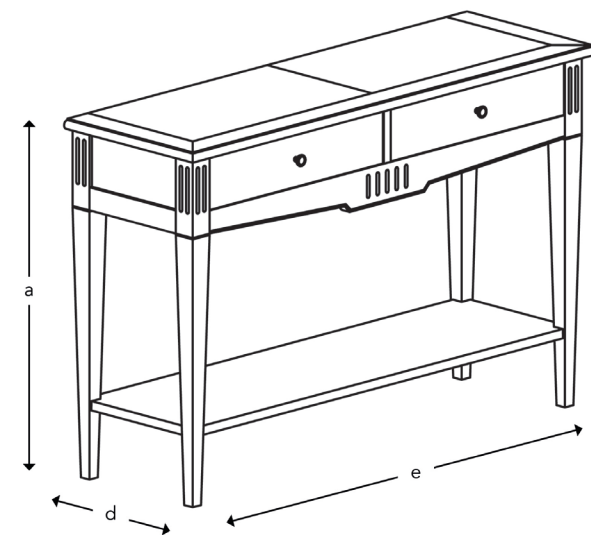

www.sofasandstuff.com

HOW THE SAVERNAKE CONSOLE TABLE MEASURES UP

(a) Height	78 cm
(d) Depth	38 cm
(e) Width	120 cm

Top: Cherrywood half diamond pattern top in antique cherry veneer with mid-gloss cherry finish