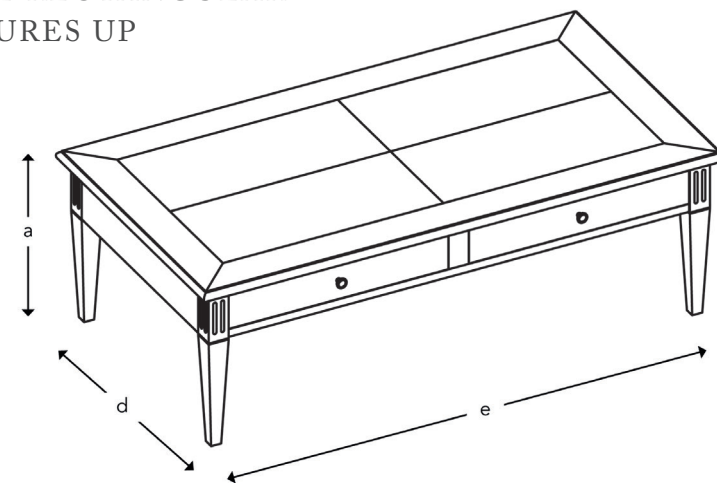

www.sofasandstuff.com

HOW THE SAVERNAKE RECTANGULAR COFFEE TABLE MEASURES UP

(a) Height	42 cm
(d) Depth	70 cm
(e) Width	130 cm

Top: Cherrywood diamond pattern top in antique cherry veneer with mid-gloss cherry finish