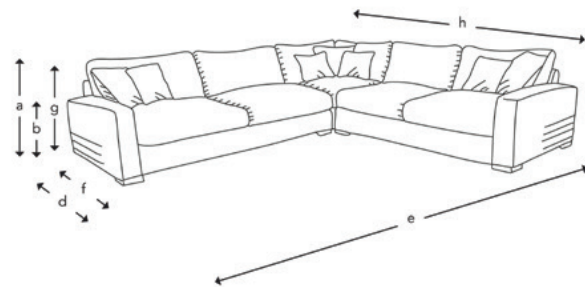

SOFAS & STUFF

Also available
as a sofa and
sofa bed

THE PERFECT FIT

Our bespoke furniture is lovingly handmade in Britain using traditional techniques. We're here to help you find the perfect sofa, sofa bed or chair for your home, and each piece can be upholstered in any fabric in the world.

If you need more inspiration, why not book a free design appointment? An expert from your local showroom will find out what you're looking for and answer any questions.

CAN WE HELP?

Our design consultants are on hand to offer style tips and product advice. Contact your local showroom, or call Head Office on 0808 178 3211.

www.sofasandstuff.com

V1.2

STOCKBRIDGE CORNER COLLECTION

STYLE TIP

Mix different fabrics on more than just the scatter cushions.

FREE FABRIC SAMPLES

Put simply, we're all about fabrics.

Choose from hundreds of free fabric samples in-store and online.

HOW THE STOCKBRIDGE MEASURES UP

Upholstery: Any fabric in the world

Cushions: Quallofil Blue Eco fibre seat cushions with duck feather back cushions

Scatter cushions: Luxury duck feather

Frame construction: Hard wood, pinned, glued and screwed

Sizing: Handmade products may have a variation of up to 3cm

Frame guarantee: Lifetime

Front cover: Sanday Natural. Back cover: Askrigg Smoke