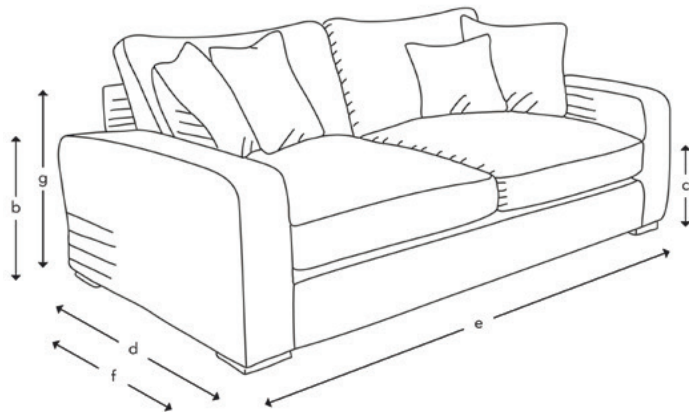

SOFAS & STUFF

Also available
as a corner
and sofa bed

STOCKBRIDGE SOFA COLLECTION

STYLE TIP

Mix different fabrics on more than just the scatter cushions.

FREE FABRIC SAMPLES

Put simply, we're all about fabrics.

Choose from hundreds of free fabric samples in-store and online.

HOW THE STOCKBRIDGE MEASURES UP

Upholstery: Any fabric in the world

Cushions: Quallofil Blue Eco fibre seat cushions with duck feather back cushions

Scatter cushions: Luxury duck feather

Frame construction: Hard wood, pinned, glued and screwed

Sizing: Handmade products may have a variation of up to 3cm

Frame guarantee: Lifetime

Front cover: Warwick Graf Slate. Back cover: Askrigg Smoke

Not sure whether your new furniture will fit? Speak to our experts to arrange an access check

THE PERFECT FIT

Our bespoke furniture is lovingly handmade in Britain using traditional techniques. We're here to help you find the perfect sofa, sofa bed or chair for your home, and each piece can be upholstered in any fabric in the world.

If you need more inspiration, why not book a free design appointment? An expert from your local showroom will find out what you're looking for and answer any questions.

CAN WE HELP?

Our design consultants are on hand to offer style tips and product advice. Contact your local showroom, or call Head Office on 0808 178 3211.

www.sofasandstuff.com

V1.1