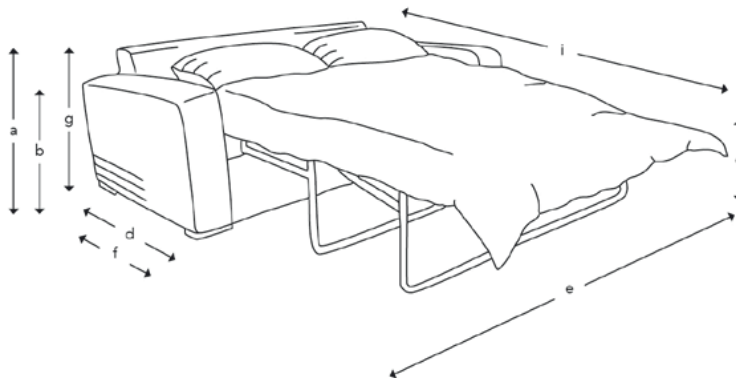

HOW THE STOCKBRIDGE SOFA BED MEASURES UP

- **Upholstery:** Any fabric in the world
- **Cushions:** Quallofil Blue Eco fibre seat cushions with duck feather back cushions
- **Scatter cushions:** Luxury duck feather
- **Frame construction:** Hard wood, pinned, glued and screwed
- **Sizing:** Handmade products may have a variation of up to 3cm
- **Frame guarantee:** Lifetime
- **Mattress:** Sofas & Stuff deluxe natural sprung mattress
- **Mechanism:** 2-fold bed action

Front cover: Designers Guild Verinese Naturale Ochre. Back cover: Omega Cosmos Velvet Teal

Not sure whether your new furniture will fit? Speak to our experts to arrange an access check

(a) Total height	91 cm	91 cm	91 cm
(b) Arm height	58 cm	58 cm	58 cm
(c) Seat height	55 cm	55 cm	55 cm
(d) Depth	96 cm	96 cm	96 cm
(e) Width	188 cm	168 cm	128 cm
(f) Seat depth	56 cm	56 cm	56 cm
(g) Access height	60 cm	60 cm	60 cm
(i) Open depth	226 cm	226 cm	226 cm
Number of scatters	4	4	2
Mattress size	132 cm x 182 cm	112 cm x 182 cm	76 cm x 182 cm

Standard feet option in light or dark finish: