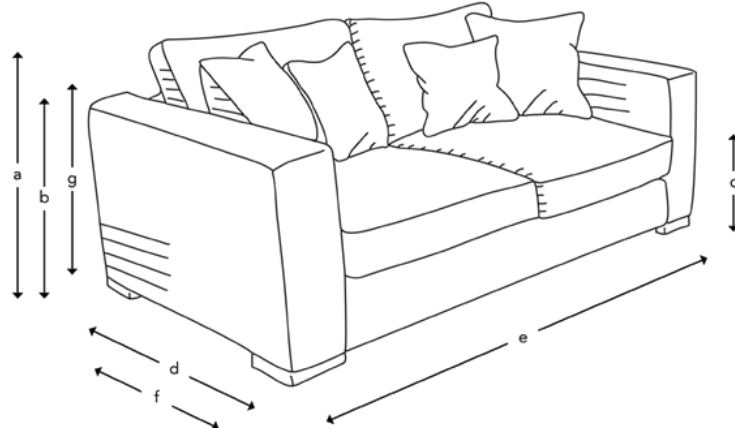

HOW THE STOURHEAD MEASURES UP

- Upholstery:** Any fabric in the world
- Cushions:** Quallofil Blue Eco fibre seat and feather back cushions
- Scatter cushions:** Luxury duck feather
- Frame construction:** Hard wood, pinned, glued and screwed
- Sizing:** Handmade products may have a variation of up to 3cm
- Frame guarantee:** 15 years

| | 4 Seater | 3 Seater | Snuggler | Chair | Banquette Stool |
|--------------------|----------|----------|----------|-------|-----------------|
| (A) Total Height | 83 cm | 83 cm | 83 cm | 83 cm | 27 cm |
| (B) Arm Height | 65 cm | 65 cm | 65 cm | 65 cm | - |
| (C) Seat Height | 40 cm | 40 cm | 40 cm | 40 cm | - |
| (D) Depth | 107 cm | 107 cm | 107 cm | 97 cm | 62 cm |
| (E) Width | 234 cm | 194 cm | 139 cm | 96 cm | 99 cm |
| (F) Seat Depth | 70 cm | 70 cm | 70 cm | 70 cm | - |
| (G) Access Height | 63 cm | 63 cm | 63 cm | 63 cm | - |
| Number of scatters | 4 | 4 | 2 | - | - |