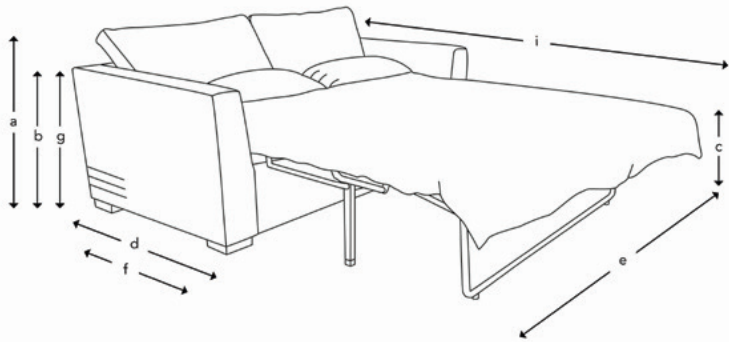

www.sofasandstuff.com

WADENHOE SOFA BED COLLECTION

V1.1

HOW THE WADENHOE SOFA BED MEASURES UP

	4 Seater Sofa Bed	3 Seater Sofa Bed	2 Seater Sofa Bed	Snuggler Sofa Bed	Large Corner Sofa Bed LHF/RHF	Medium Corner Sofa Bed LHF/RHF	Small Corner Sofa Bed LHF/RHF
(a) Total height	90 cm	90 cm	90 cm	90 cm	95 cm	95 cm	95 cm
(b) Arm height	69 cm	69 cm	69 cm	69 cm	70 cm	70 cm	70 cm
(c) Seat height	50 cm	50 cm	50 cm	50 cm	50 cm	50 cm	50 cm
(d) Depth	102 cm	102 cm	102 cm	102 cm	102 cm	102 cm	102 cm
(e) Width	210 cm	190 cm	150 cm	110 cm	293 cm	273 cm	253 cm
(f) Seat depth	56 cm	56 cm	56 cm	56 cm	56 cm	56 cm	56 cm
(g) Access height	64 cm	64 cm	64 cm	64 cm	65 cm	65 cm	65 cm
(h) Length	-	-	-	-	209 cm	209 cm	209 cm
(i) Open depth	228 cm	228 cm	228 cm	228 cm	244 cm	244 cm	244 cm
Number of scatters	2 large	2 large	2 large	1 large	2 large	2 large	2 large
Mattress size	152 cm x 180 cm	132 cm x 180 cm	112 cm x 180 cm	72 cm x 180 cm	152 cm x 183 cm	132 cm x 183 cm	112 cm x 183 cm