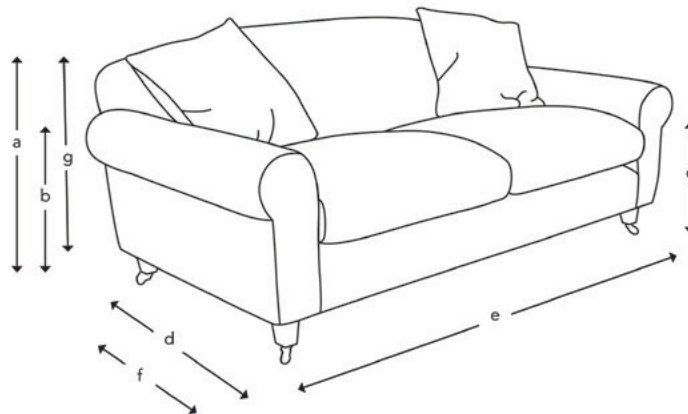

HOW THE WALBERSWICK MEASURES UP

Upholstery: Any fabric in the world

Cushions: Quallofil Blue Eco fibre seat and sprung back

Scatter cushions: Luxury duck feather

Frame construction: Hard wood, pinned, glued and screwed

Sizing: Handmade products may have a variation of up to 3cm

Depth: Also available at an overall depth of 98cm

Frame guarantee: Lifetime

Front and back cover: Cloth 22 Weaves White Sands Chalk

Not sure whether your new furniture will fit? Speak to our experts to arrange an access check

(a) Total height	89 cm	89 cm	89 cm	89 cm	71 cm
(b) Arm height	66 cm	66 cm	66 cm	66 cm	66 cm
(c) Seat height	54.5 cm	54.5 cm	54.5 cm	54.5 cm	54.5 cm
(d) Depth	108 cm	108 cm	108 cm	108 cm	94 cm
(e) Width	224 cm	204 cm	184 cm	164 cm	94 cm
(f) Seat depth	75 cm	75 cm	75 cm	75 cm	61 cm
(g) Access height	73 cm	73 cm	73 cm	73 cm	55 cm
Number of scatters	2	2	2	1	-

Standard feet options:

All of our feet are available in a variety of stains and finishes. Please ask in-store for more information