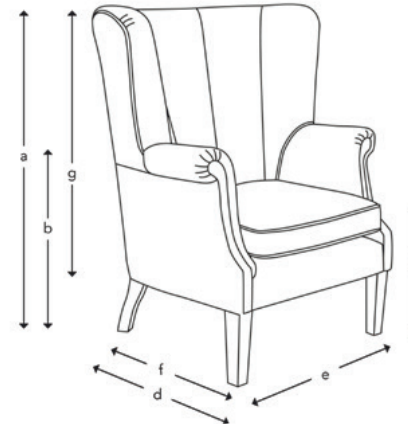

SOFAS & STUFF

WHITEWELL BUTTON BACK CHAIR

(a) Total height	(b) Arm height	(c) Seat height	(d) Depth	(e) Width	(f) Seat depth	(g) Access height
112 cm	68 cm	54 cm	90 cm	88 cm	54 cm	92 cm

Front cover: *Abraham Moon Empire Green*

(a) Total height	(b) Arm height	(c) Seat height	(d) Depth	(e) Width	(f) Seat depth	(g) Access height
112 cm	68 cm	54 cm	90 cm	88 cm	54 cm	92 cm

Front cover: Traditional Velvet Highland Green

WHITEWELL SPECIFICATION