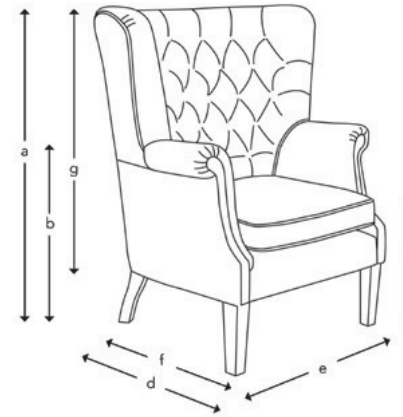

SOFAS & STUFF

WHITEWELL BUTTON BACK CHAIR

(a) Total height	(b) Arm height	(c) Seat height	(d) Depth	(e) Width	(f) Seat depth	(g) Access height
112 cm	68 cm	54 cm	90 cm	88 cm	54 cm	92 cm

Front cover: *Abraham Moon Empire Green*

WHITEWELL SPECIFICATION

Upholstery: Any fabric in the world

Seat: Feather wrapped foam seat cushion

Back: Upholstered buttoned fixed back

Frame construction: Hard wood, pinned, glued and screwed

Sizing: Handmade products may have a variation of up to 3cm

(a) Total height	(b) Arm height	(c) Seat height	(d) Depth	(e) Width	(f) Seat depth	(g) Access height
112 cm	68 cm	54 cm	90 cm	88 cm	54 cm	92 cm

Front cover: Traditional Velvet Highland Green

WHITEWELL SPECIFICATION