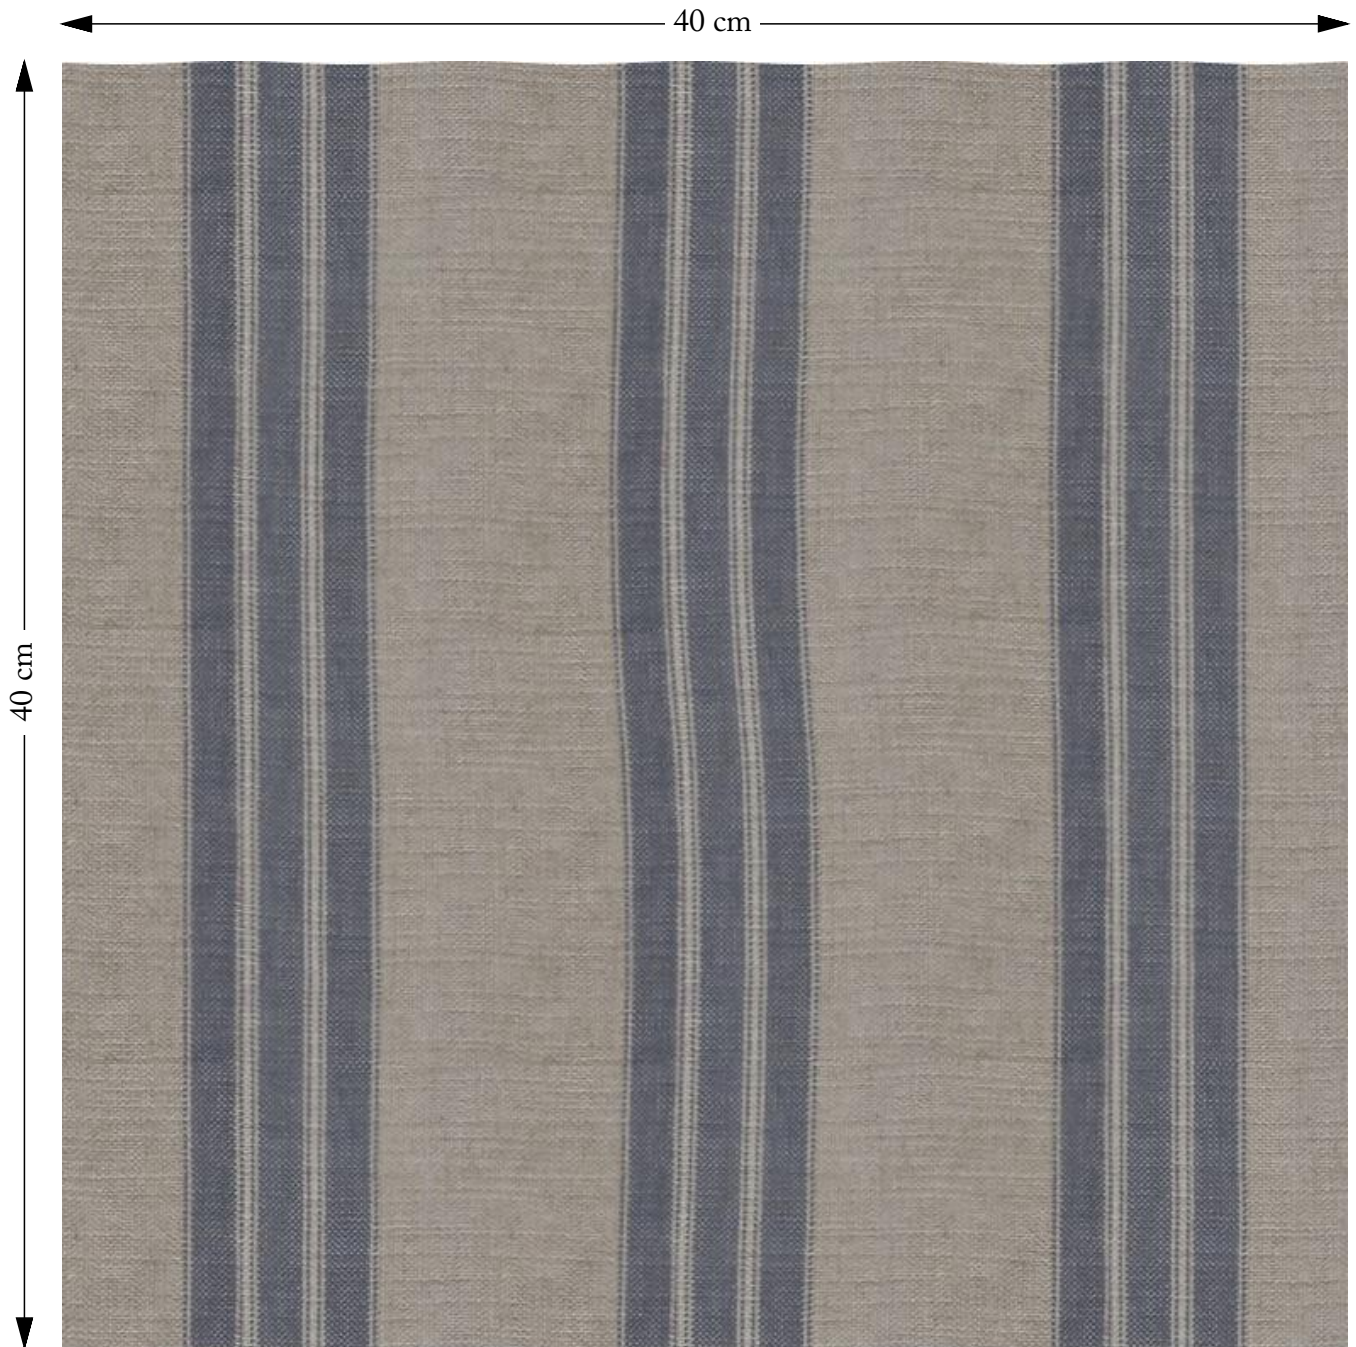

SOFAS & STUFF

The amount of fabric shown above is indicated by the dimension.

Cloth 18 Stripes Bengal Indigo

Composition: 80% Viscose 20% Linen

Repeat: Horizontal 13.5cm Vertical 0.0cm

Martindale: 33000

Care: Professional Clean Only

Description: One of our collection of exclusive printed stripes, this classic wide stripe design will complement a variety of interior schemes.