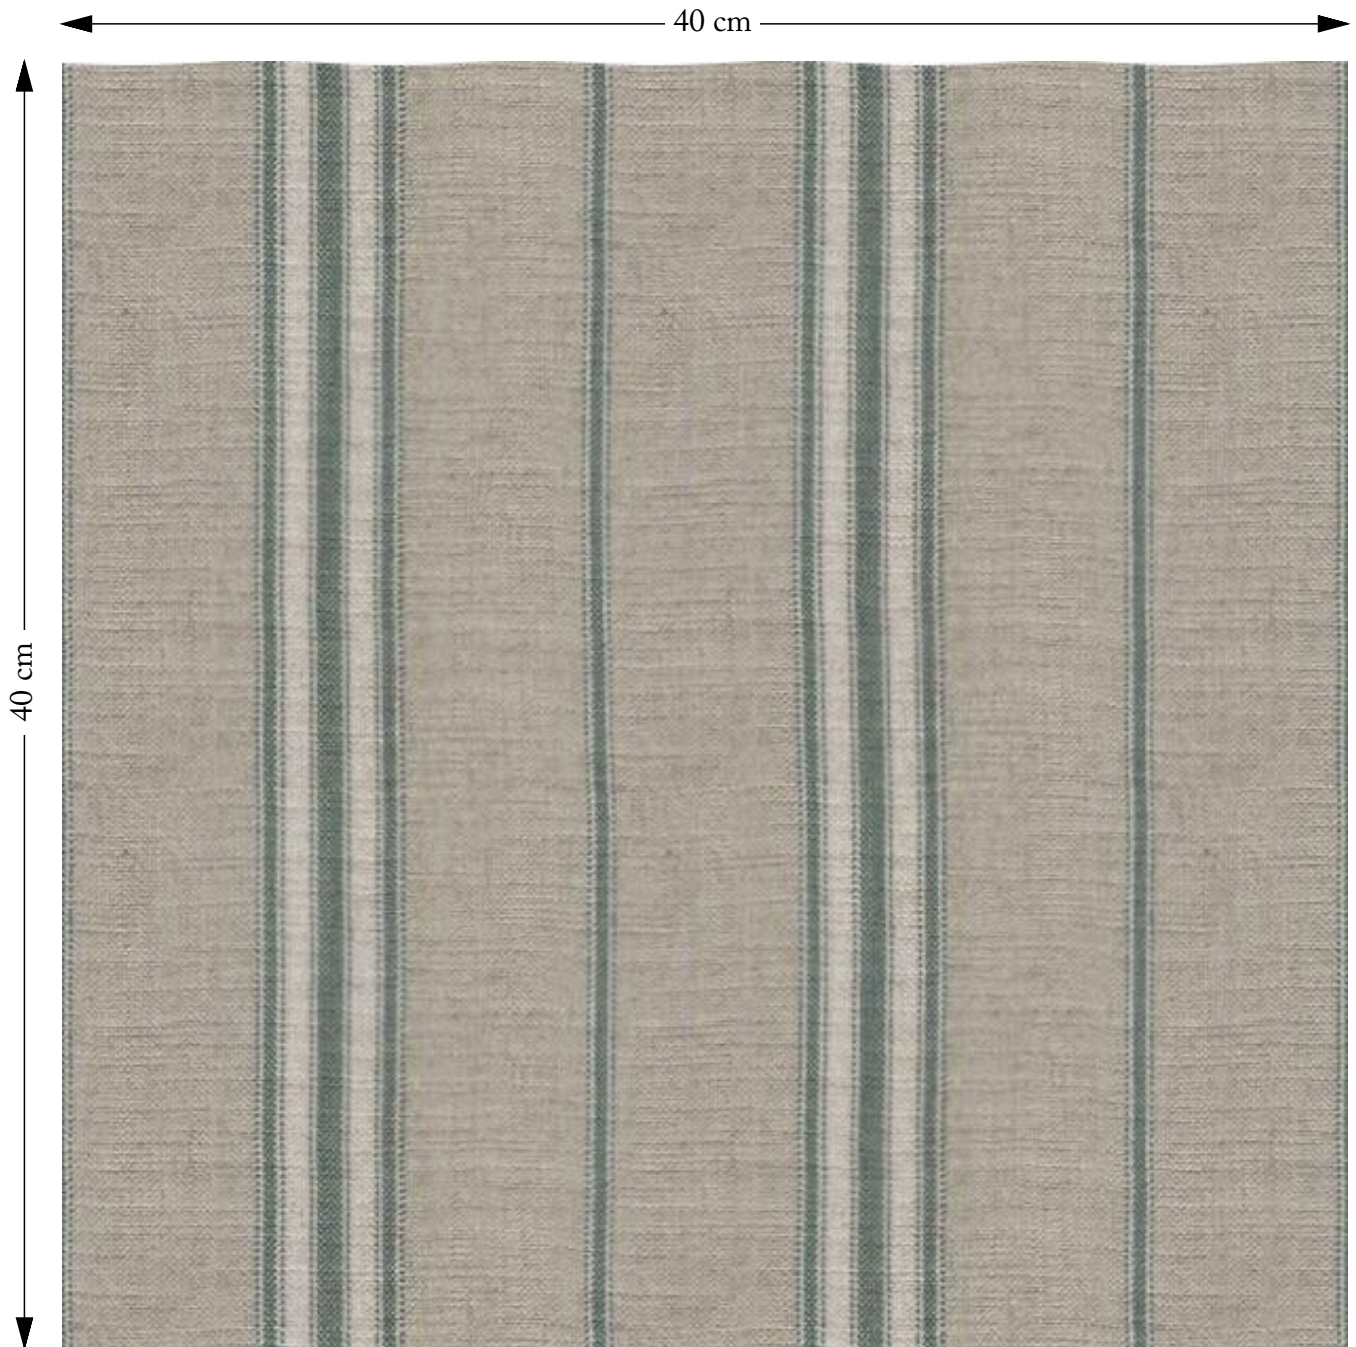

SOFAS & STUFF

The amount of fabric shown above is indicated by the dimension.

Cloth 18 Stripes Regimental Basil

Composition: 80% Viscose 20% Linen

Repeat: Horizontal 16.8cm Vertical 0.0cm

Martindale: 33000

Care: Professional Clean Only

Description: One of our collection of exclusive printed stripes, this timeless design with narrow coloured stripes bordered by white stripe detailing will complement a variety of interior schemes.