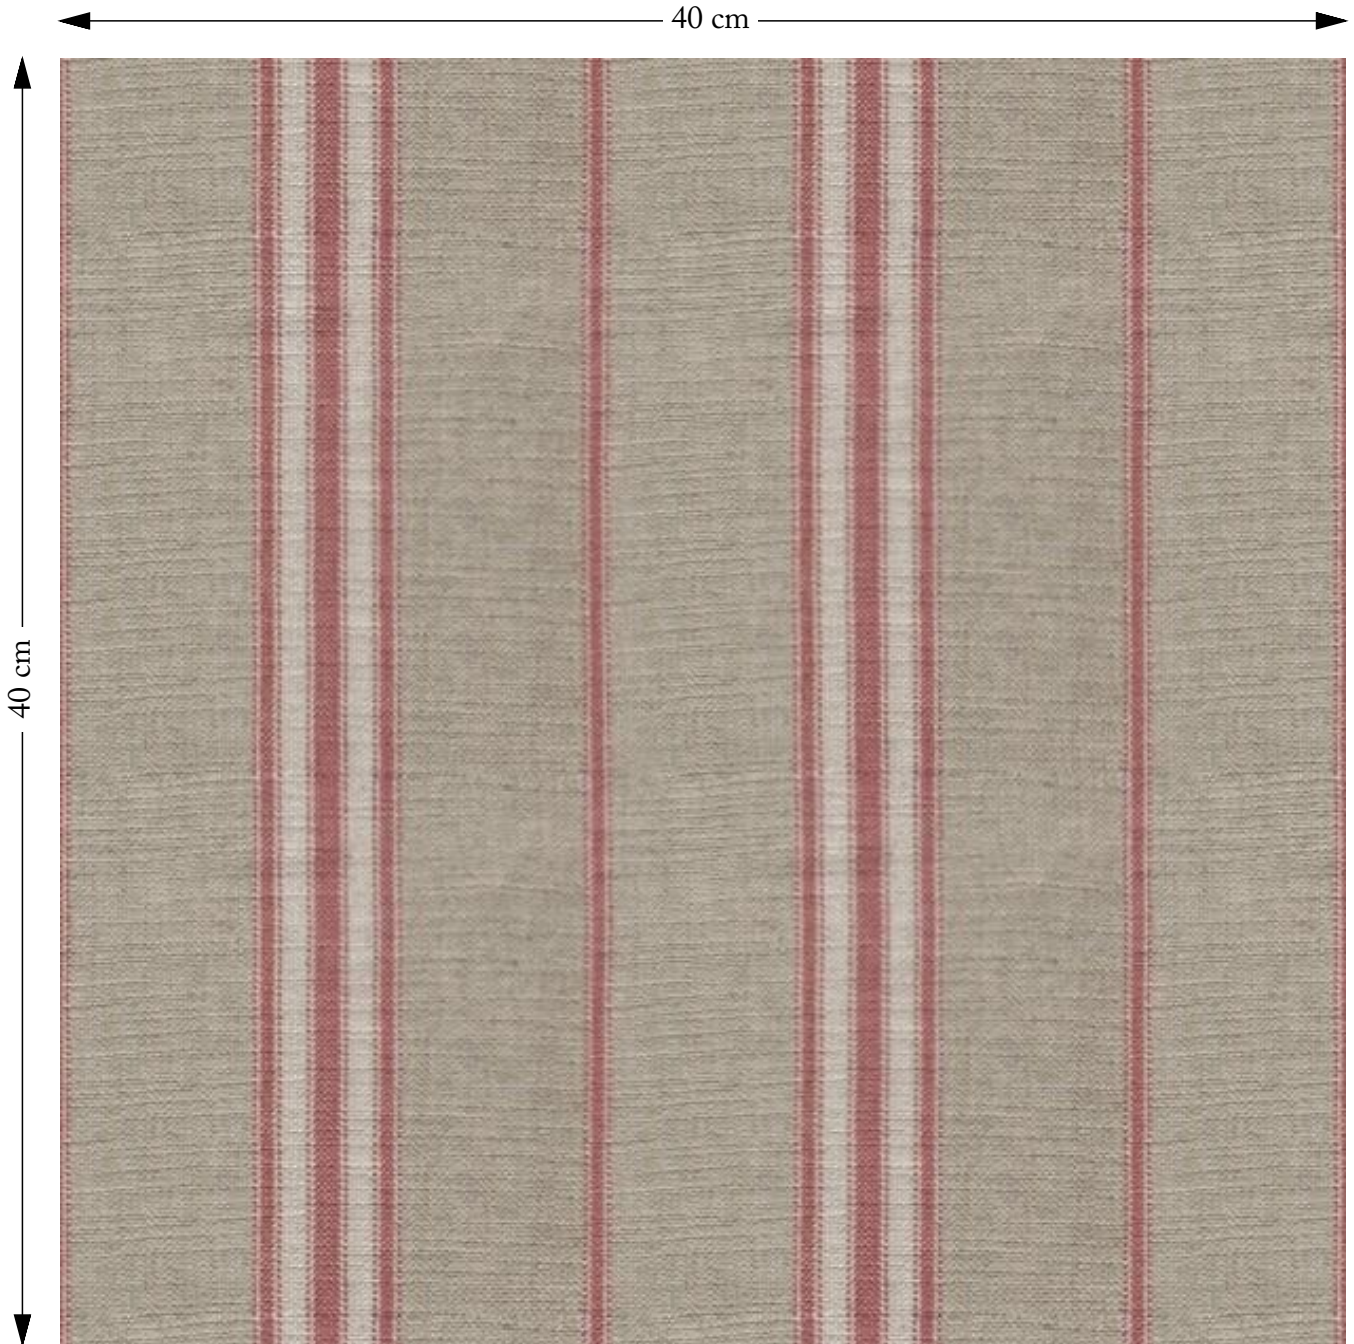

SOFAS & STUFF

The amount of fabric shown above is indicated by the dimension.

Cloth 18 Stripes Regimental Cranberry

Composition: 80% Viscose 20% Linen

Repeat: Horizontal 16.8cm Vertical 0.0cm

Martindale: 33000

Care: Professional Clean Only

Description: One of our collection of exclusive printed stripes, this timeless design with narrow coloured stripes bordered by white stripe detailing will complement a variety of interior schemes.