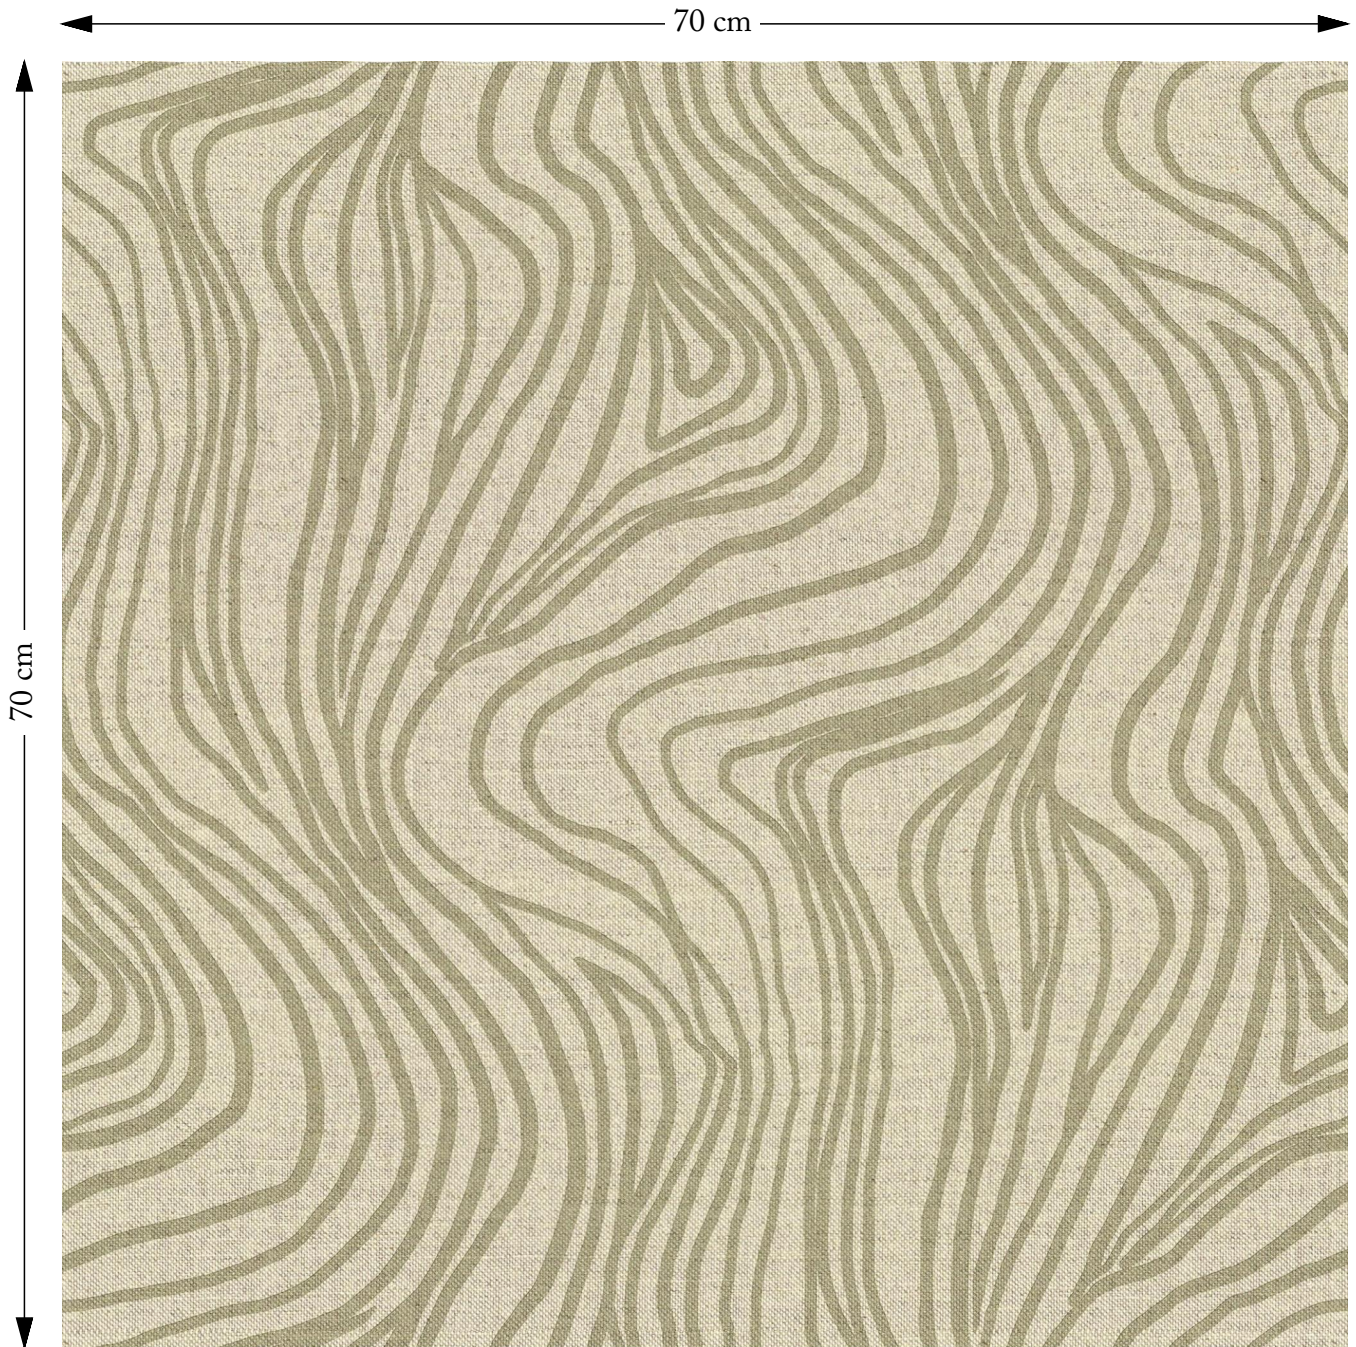

SOFAS & STUFF

The amount of fabric shown above is indicated by the dimension.

Spill Resistant Contour Lines Spring Green

Composition: 100% Polyester

Repeat: Horizontal 69.0cm Vertical 69.0cm

Martindale: 40000

Care: Professional Clean Only

Description: A flowing, abstract stripe inspired by natural landforms, with a calm, contemporary feel.