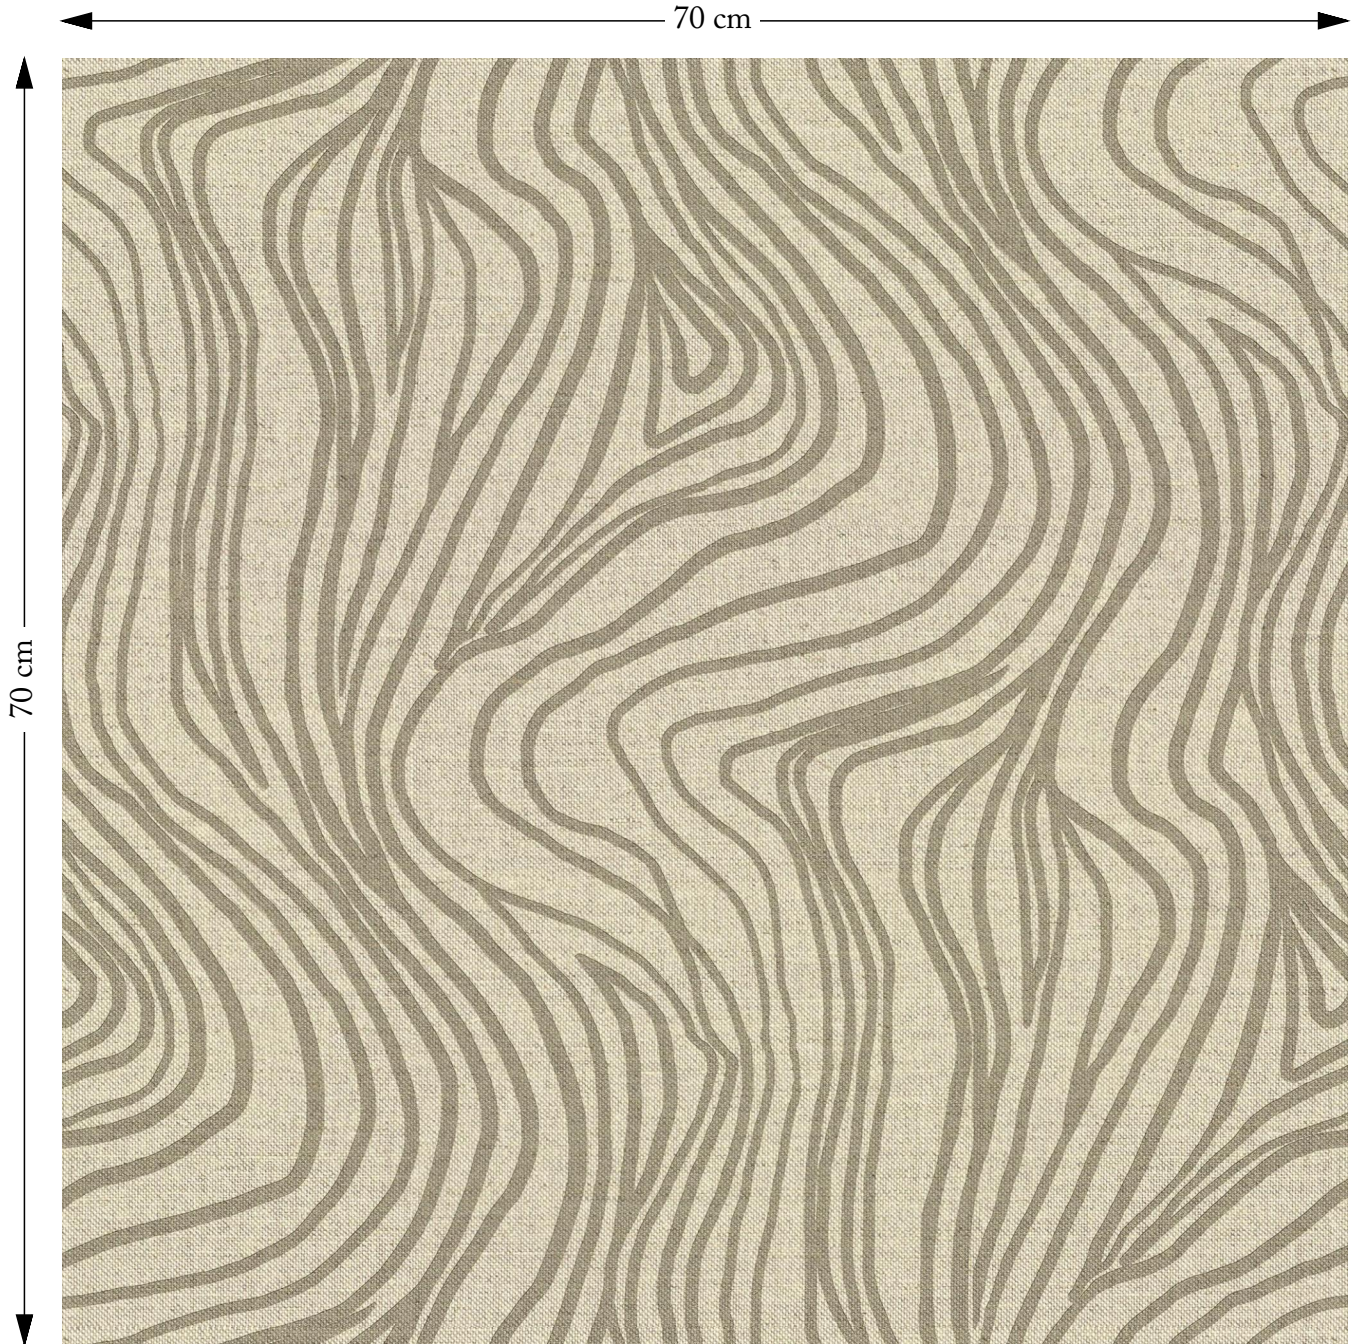

# SOFAS & STUFF

The amount of fabric shown above is indicated by the dimension.

## Contour Lines Bark

Composition: 60% Linen 30% Cotton 10% Nylon

Repeat: Horizontal 69.0cm Vertical 69.0cm

Martindale: 30000

Care: Professional Clean Only

Description: A flowing, abstract stripe inspired by natural landforms, with a calm, contemporary feel.