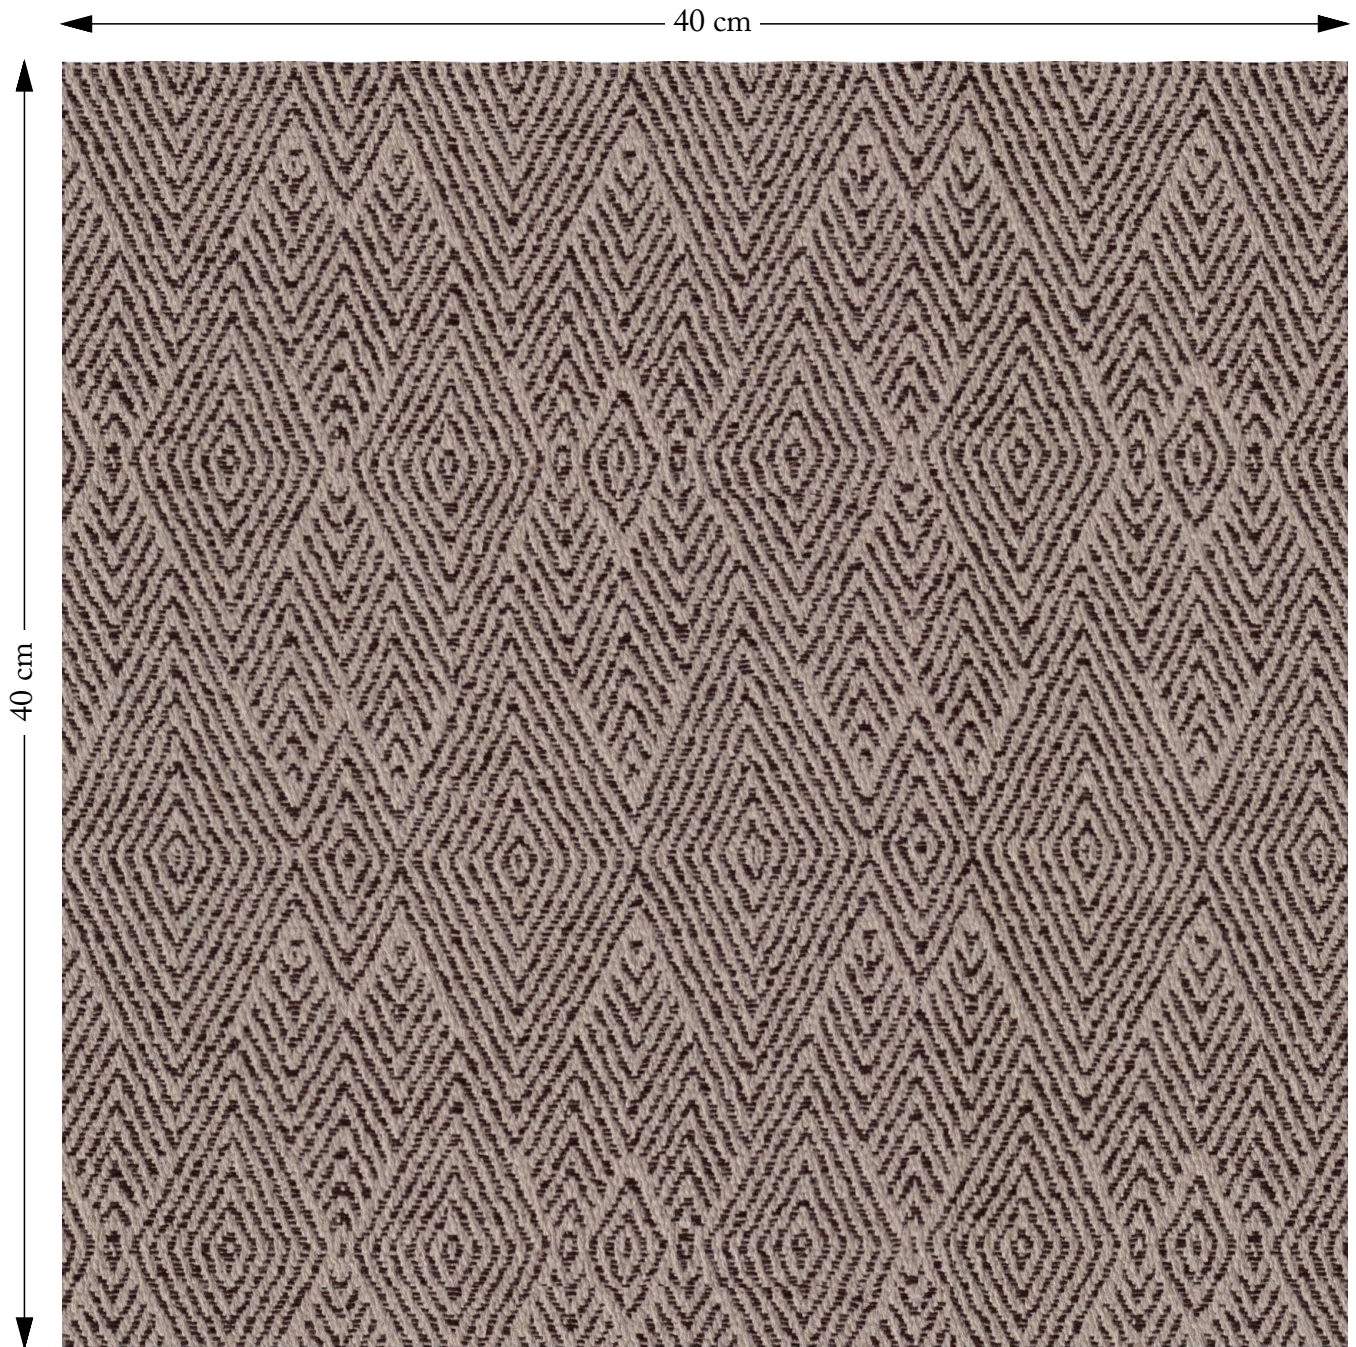

SOFAS & STUFF

The amount of fabric shown above is indicated by the dimension.

Craster Pepper

Composition: 60% Linen 20% Cotton 14% Nylon 6% Polyester

Repeat: Horizontal 18.0cm Vertical 24.0cm

Martindale: 30000