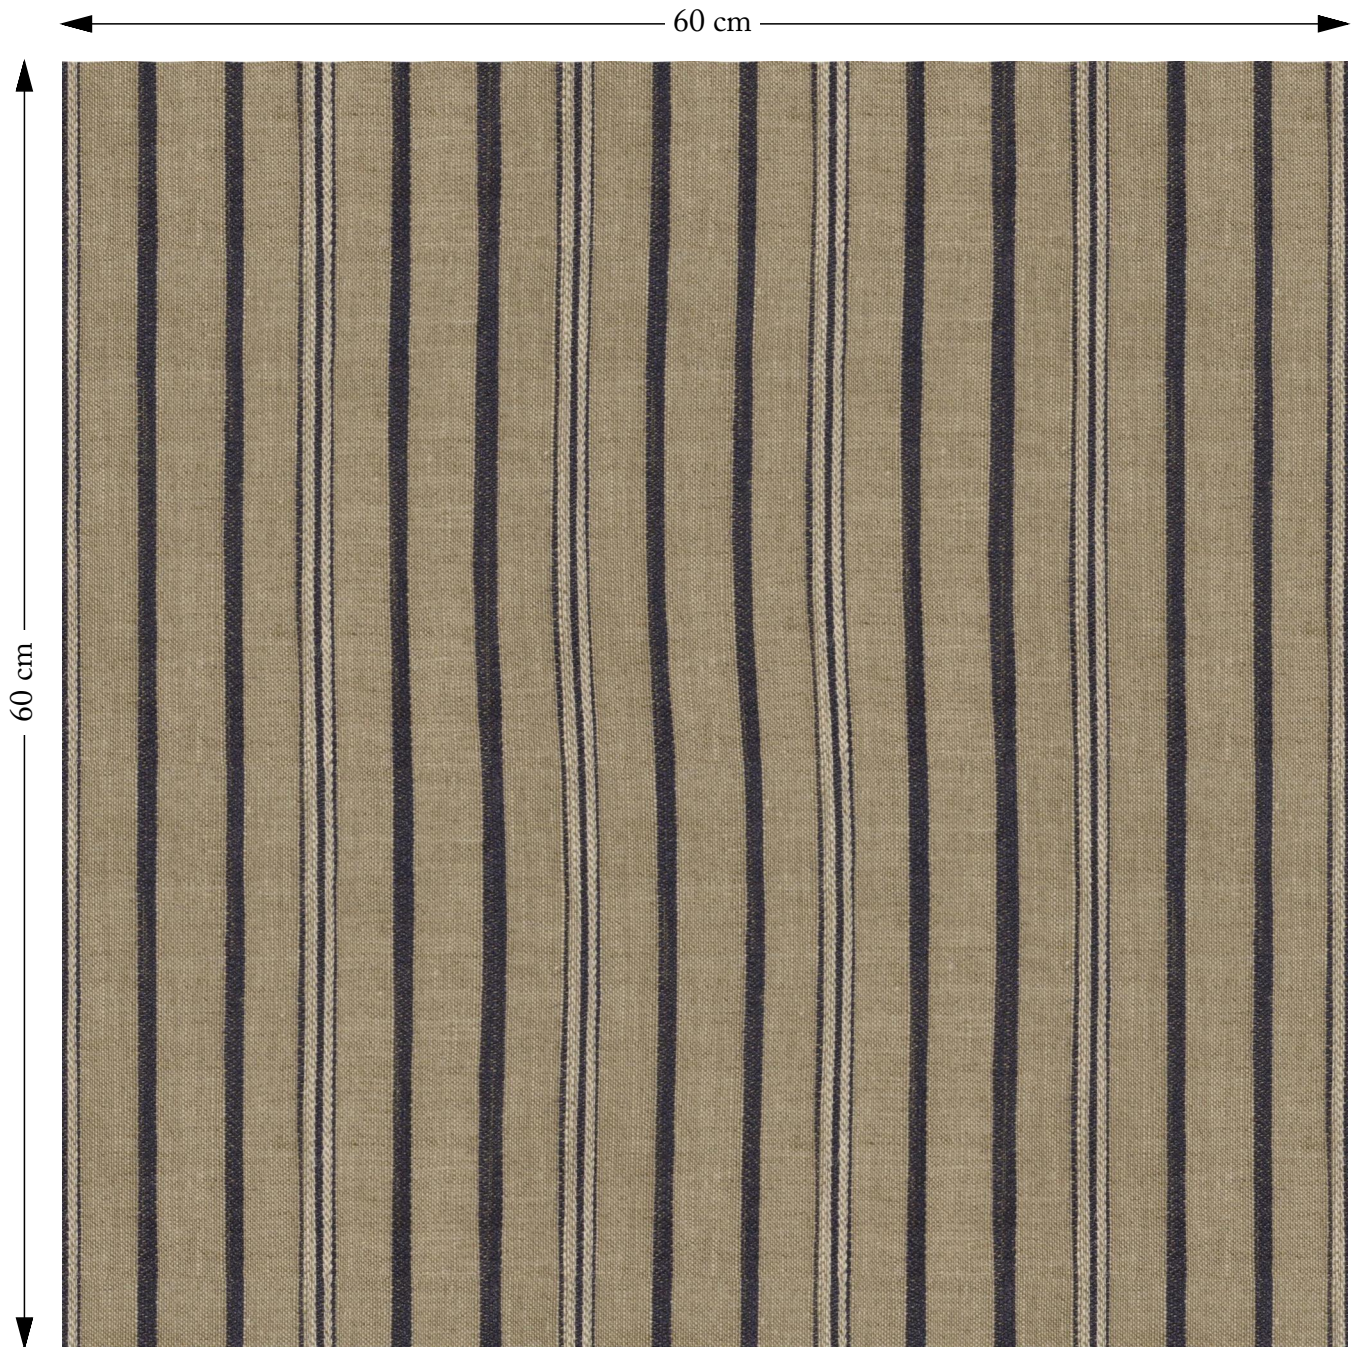

# SOFAS & STUFF

The amount of fabric shown above is indicated by the dimension.

## Woven Linen Stripes Carthorpe Blue

Composition: 92% Linen 8% Viscose

Repeat: Horizontal 0.0cm Vertical 12.0cm

Martindale: 25000

Care: Professional Clean Only

Description: An evenly spaced stripe design with red or blue stripes with white detailing, woven into a 100% natural linen base.