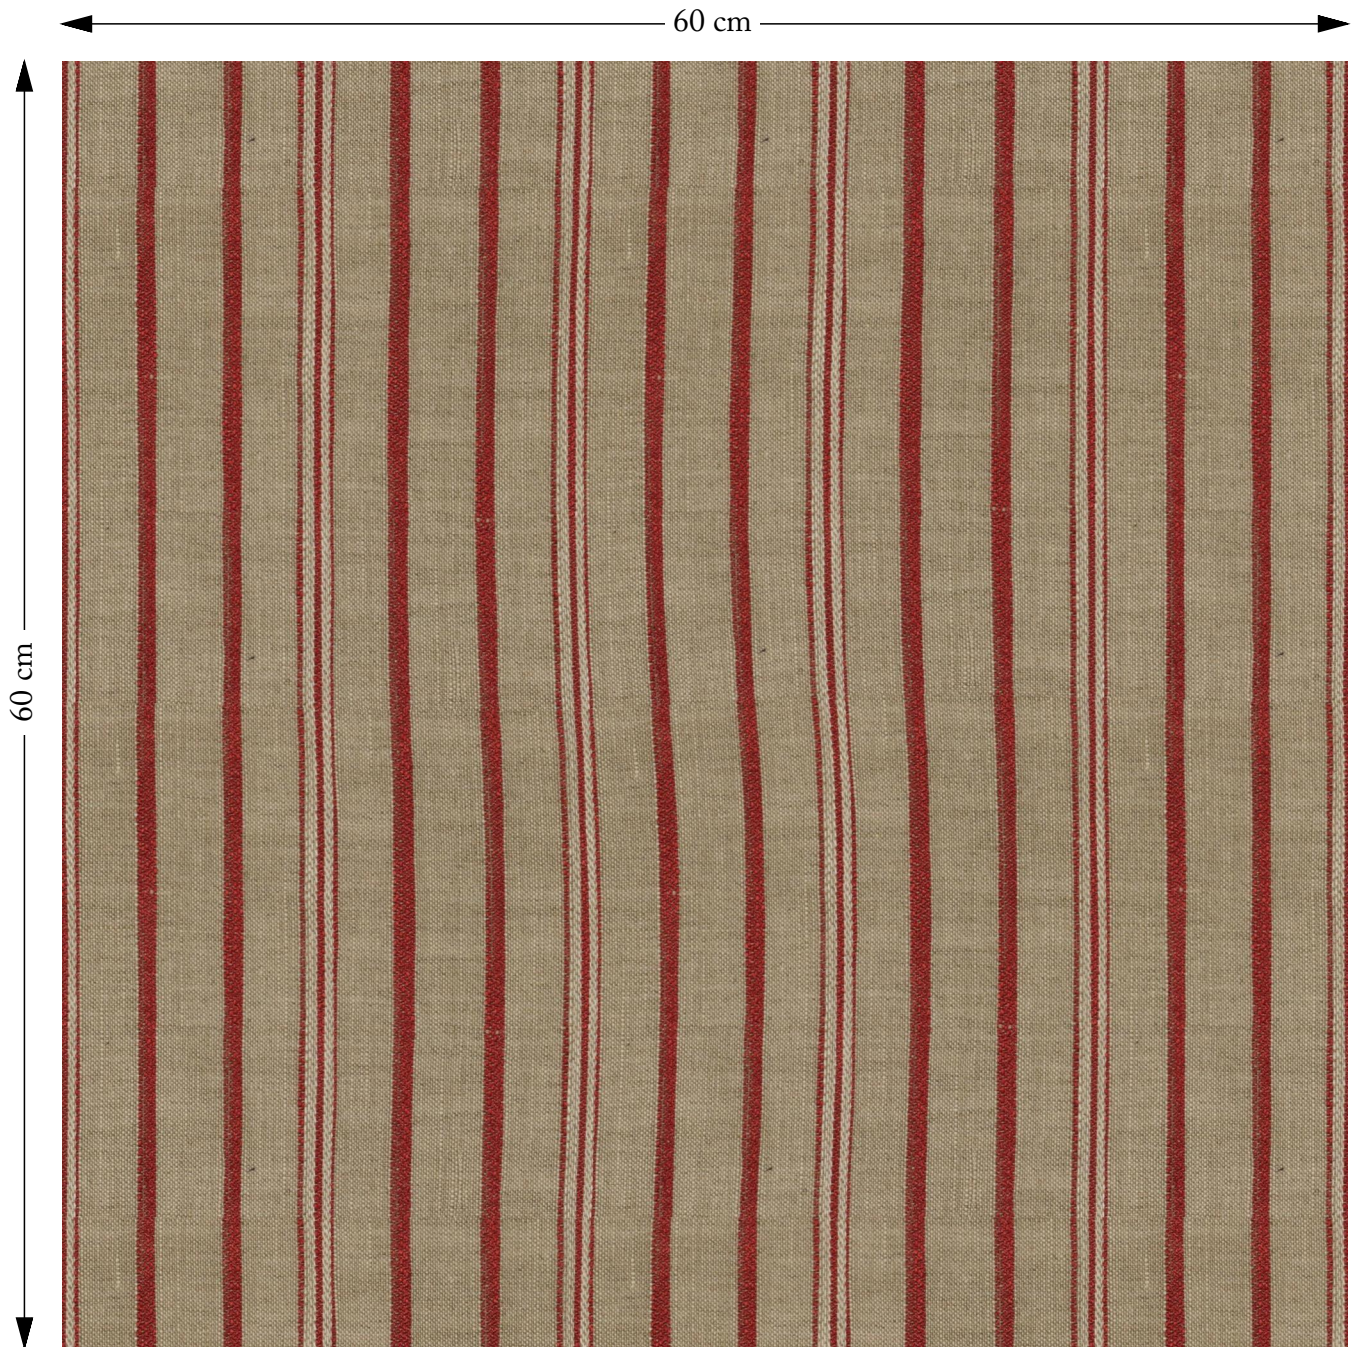

# SOFAS & STUFF

The amount of fabric shown above is indicated by the dimension.

## Woven Linen Stripes Carthorpe Red

Composition: 92% Linen 8% Viscose

Repeat: Horizontal 0.0cm Vertical 12.0cm

Martindale: 25000

Care: Professional Clean Only

Description: An evenly spaced stripe design with red or blue stripes with white detailing, woven into a 100% natural linen base.