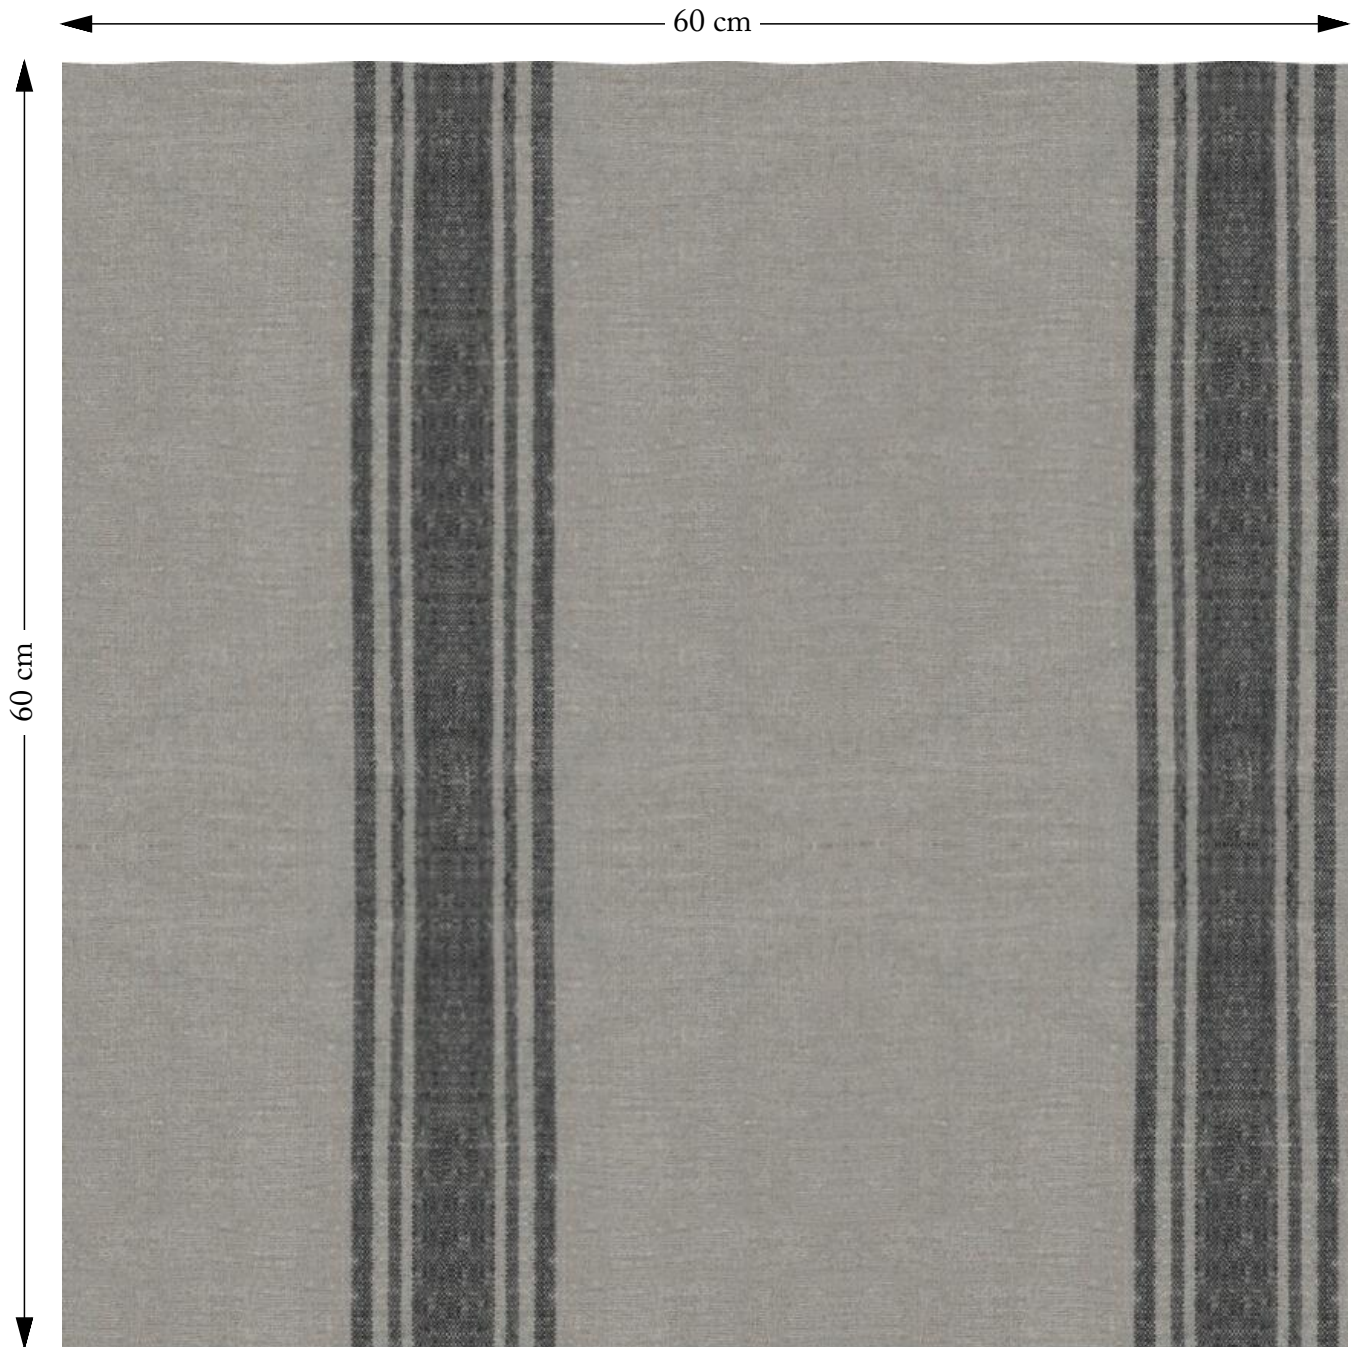

# SOFAS & STUFF

The amount of fabric shown above is indicated by the dimension.

## Linen Flemish

Composition: 100% Linen

Repeat: Horizontal 0.0cm Vertical 38.5cm

Martindale: 22000

Care: Professional Clean Only

Description: Part of our collection of fabrics that are designed by, or exclusive to us, this organic flax Belgian linen is a stylish, durable and sustainable choice.