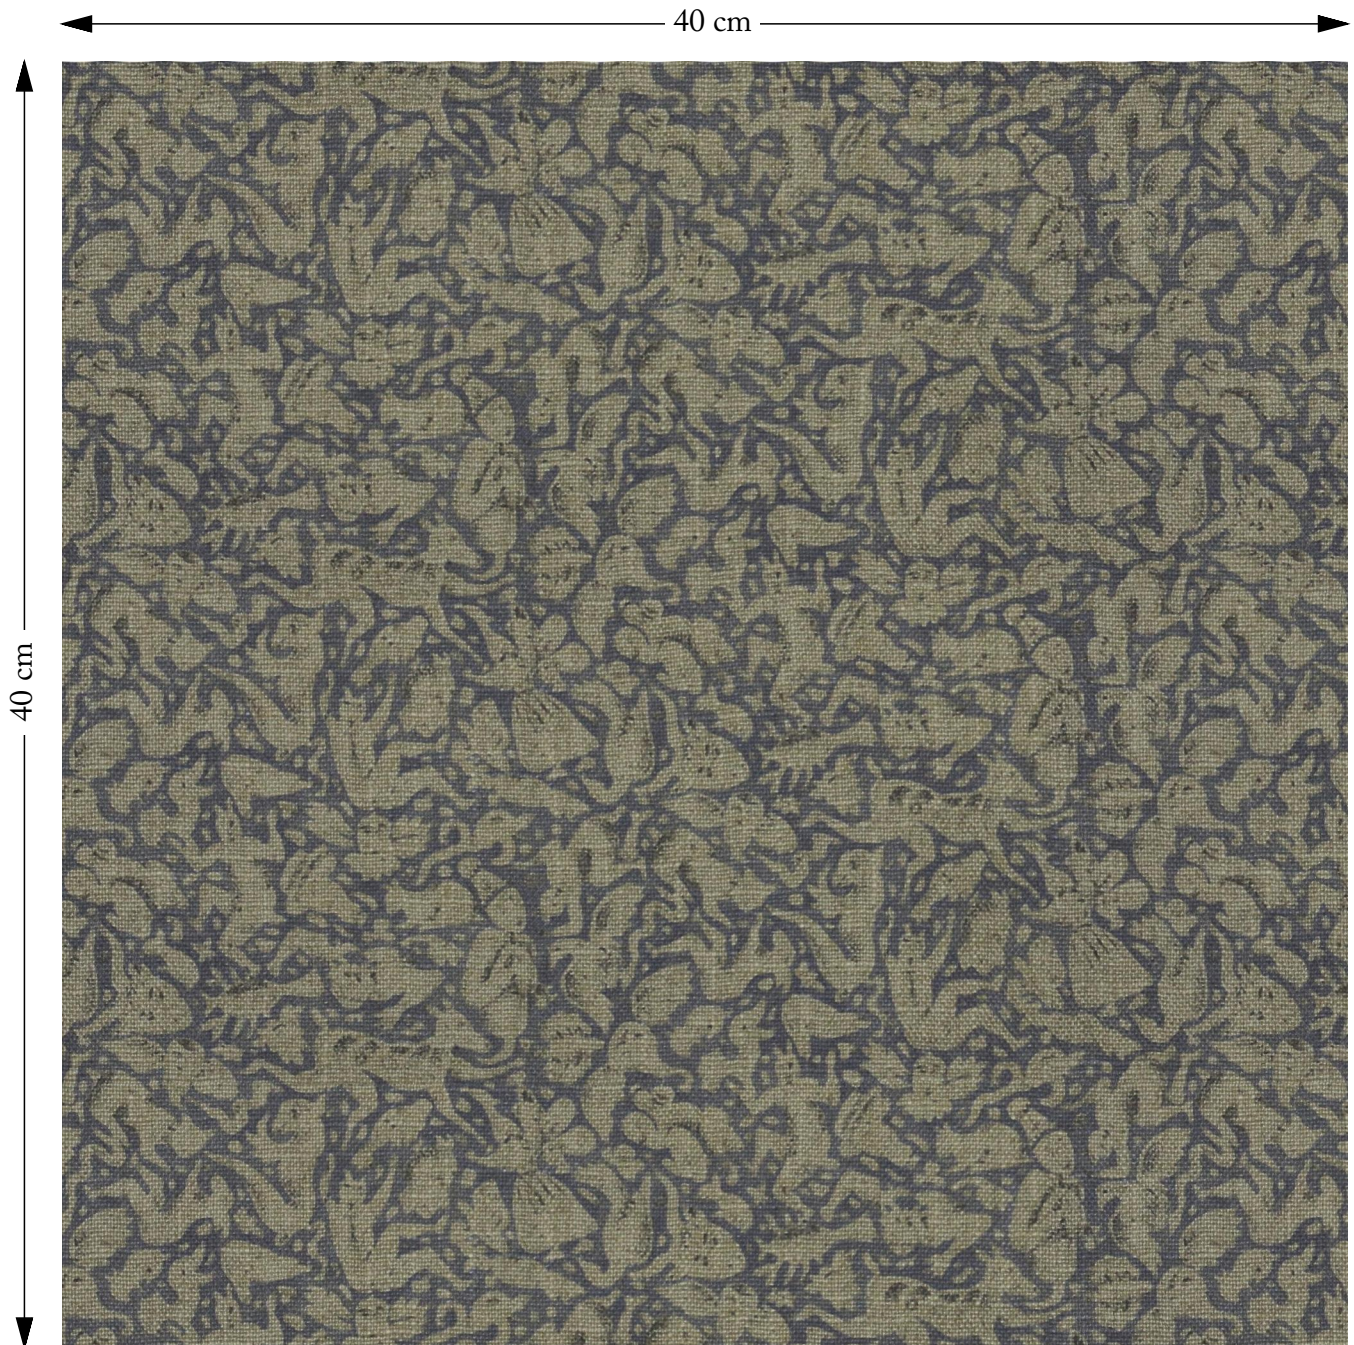

# SOFAS & STUFF

The amount of fabric shown above is indicated by the dimension.

RHS 23 Gertrude Jekyll Folklore Navy

Composition: 67% Viscose 33% Linen

Repeat: Horizontal 34.5cm Vertical 15.2cm

Martindale: 33000