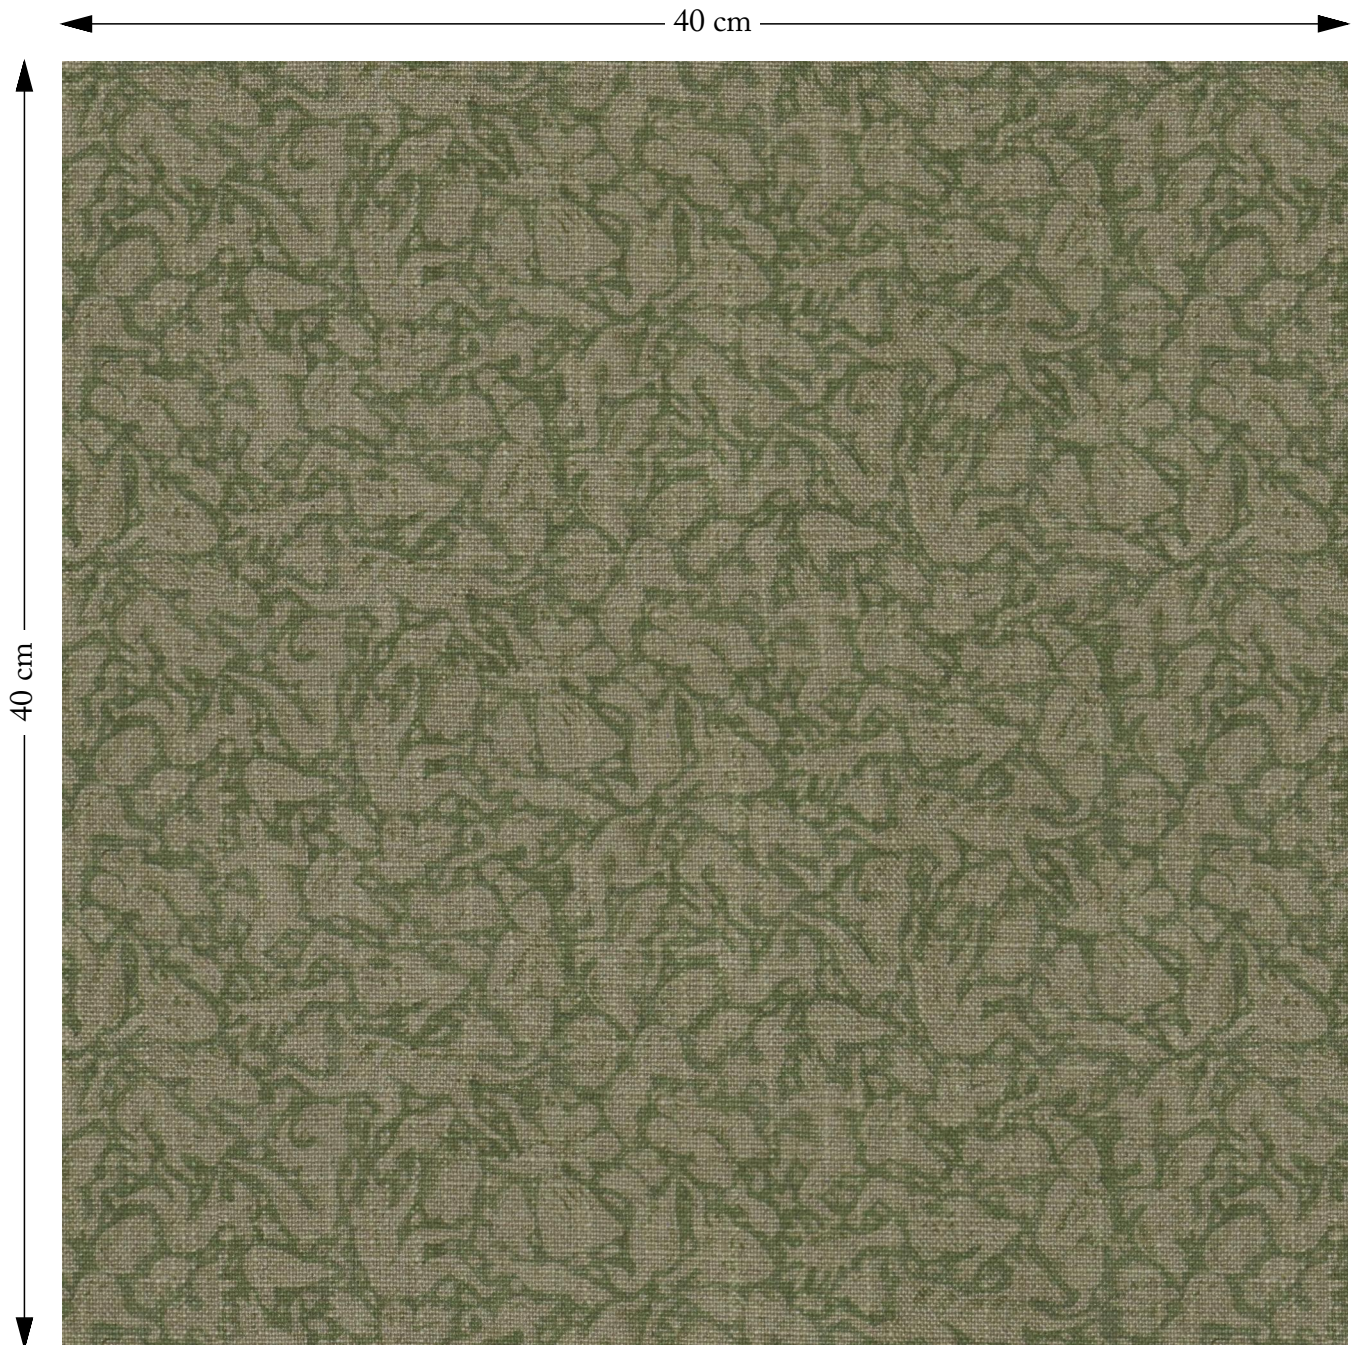

SOFAS & STUFF

The amount of fabric shown above is indicated by the dimension.

RHS 23 Gertrude Jekyll Folklore Olive

Composition: 67% Viscose 33% Linen

Repeat: Horizontal 34.5cm Vertical 15.2cm

Martindale: 33000