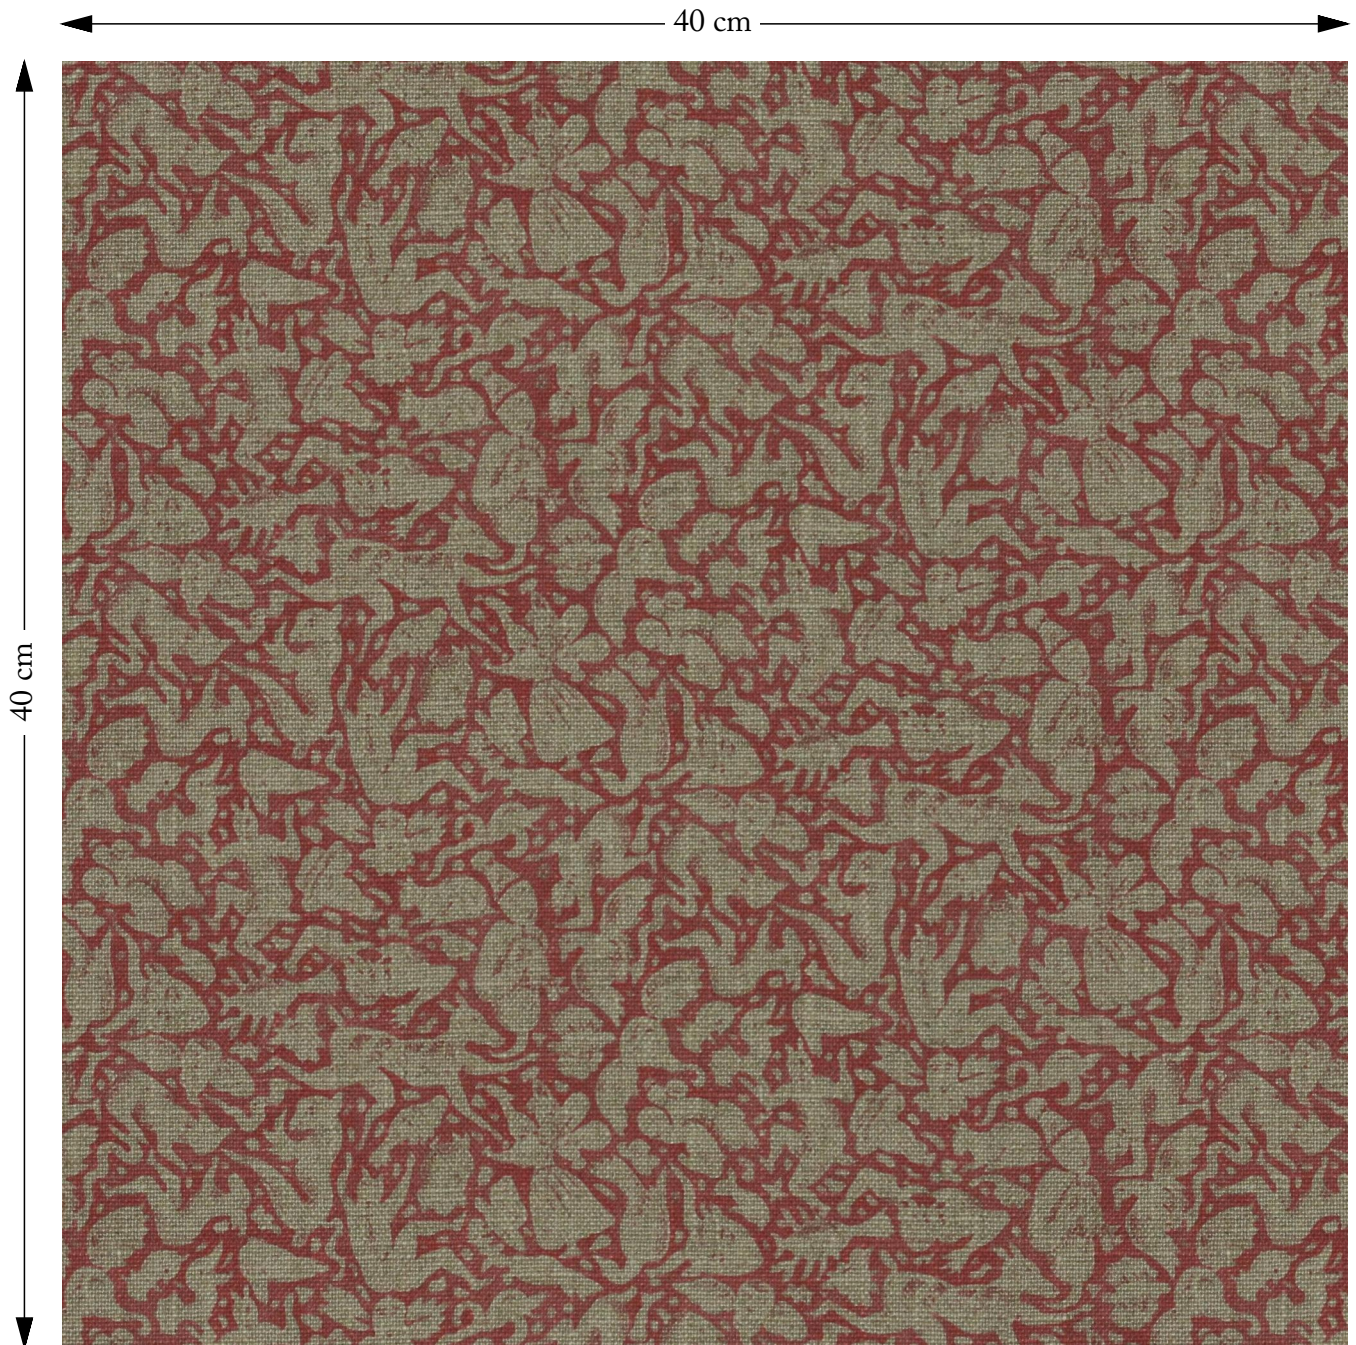

# SOFAS & STUFF

The amount of fabric shown above is indicated by the dimension.

RHS 23 Gertrude Jekyll Folklore Red

Composition: 67% Viscose 33% Linen  
Repeat: Horizontal 34.5cm Vertical 15.2cm  
Martindale: 33000  
Care: Professional Clean Only