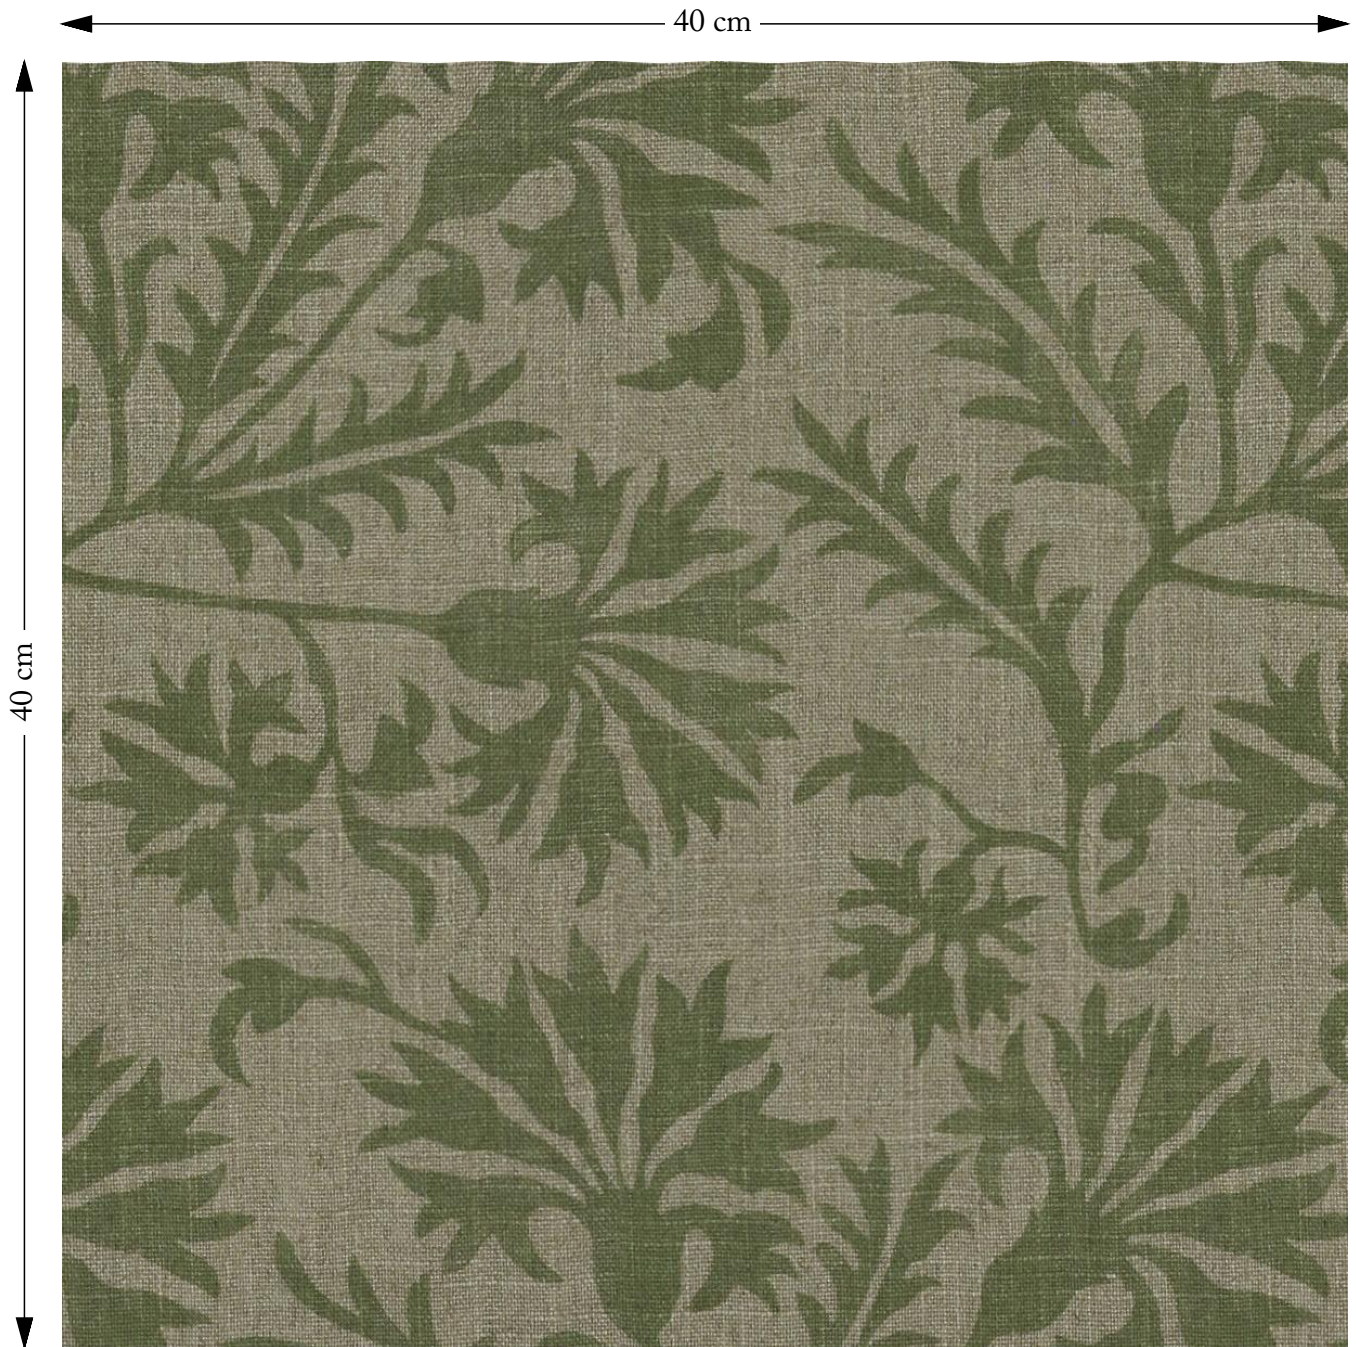

SOFAS & STUFF

The amount of fabric shown above is indicated by the dimension.

RHS 23 Gertrude Jekyll Meadow Flower Olive

Composition: 67% Viscose 33% Linen
Repeat: Horizontal 34.5cm Vertical 69.0cm
Martindale: 33000
Care: Professional Clean Only