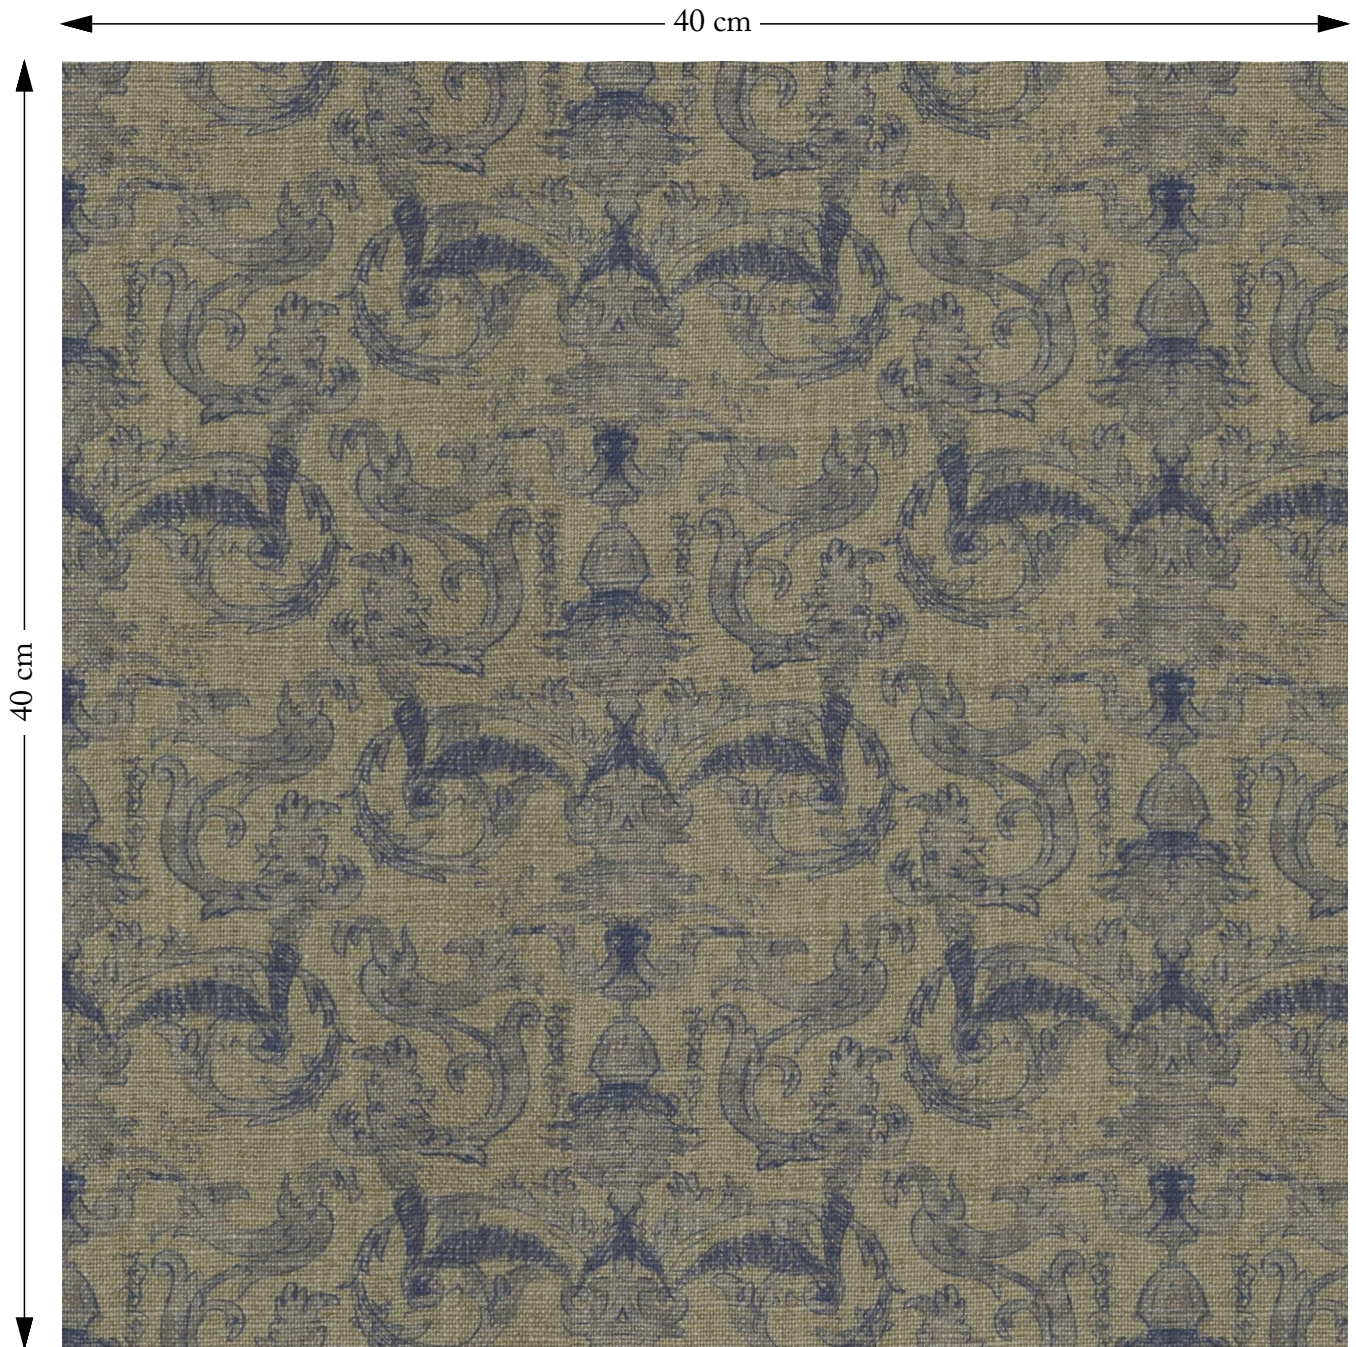

# SOFAS & STUFF

The amount of fabric shown above is indicated by the dimension.

## RHS 23 Gertrude Jekyll Ornamental Blue

Composition: 67% Viscose 33% Linen  
Repeat: Horizontal 34.5cm Vertical 15.4cm  
Martindale: 33000  
Care: Professional Clean Only