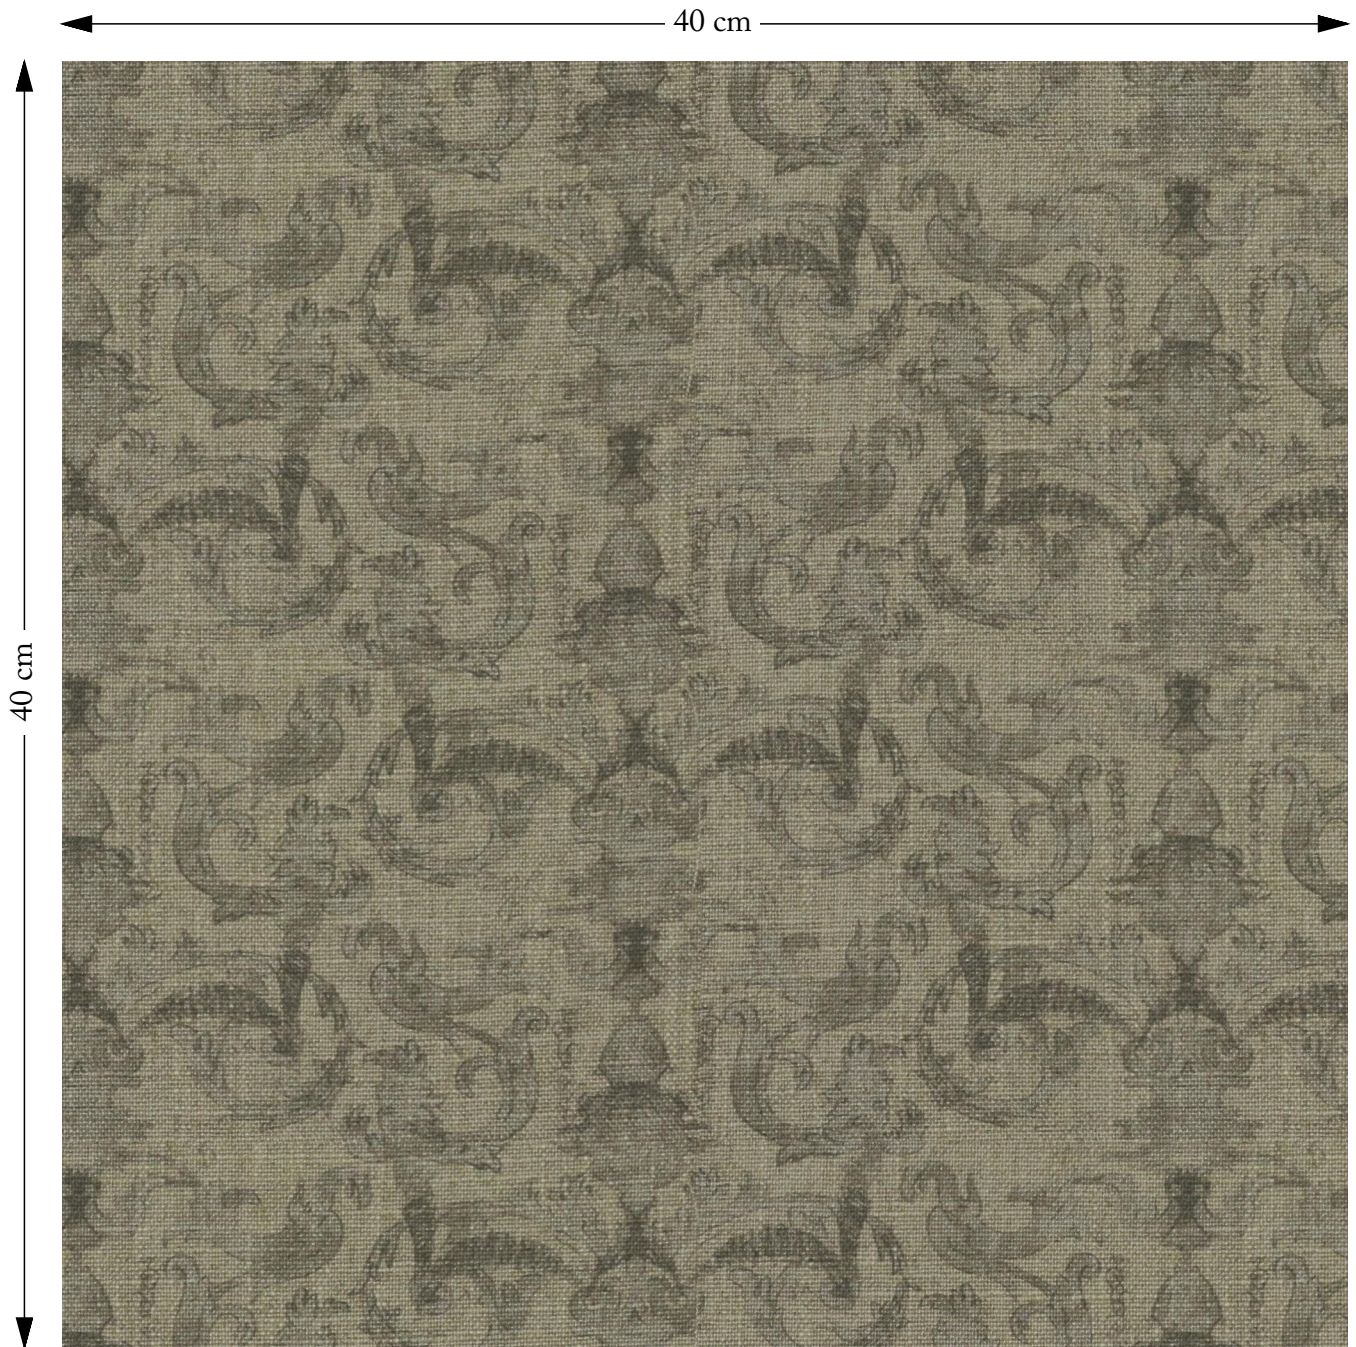

SOFAS & STUFF

The amount of fabric shown above is indicated by the dimension.

RHS 23 Gertrude Jekyll Ornamental Brown

Composition: 67% Viscose 33% Linen

Repeat: Horizontal 34.5cm Vertical 15.4cm

Martindale: 33000