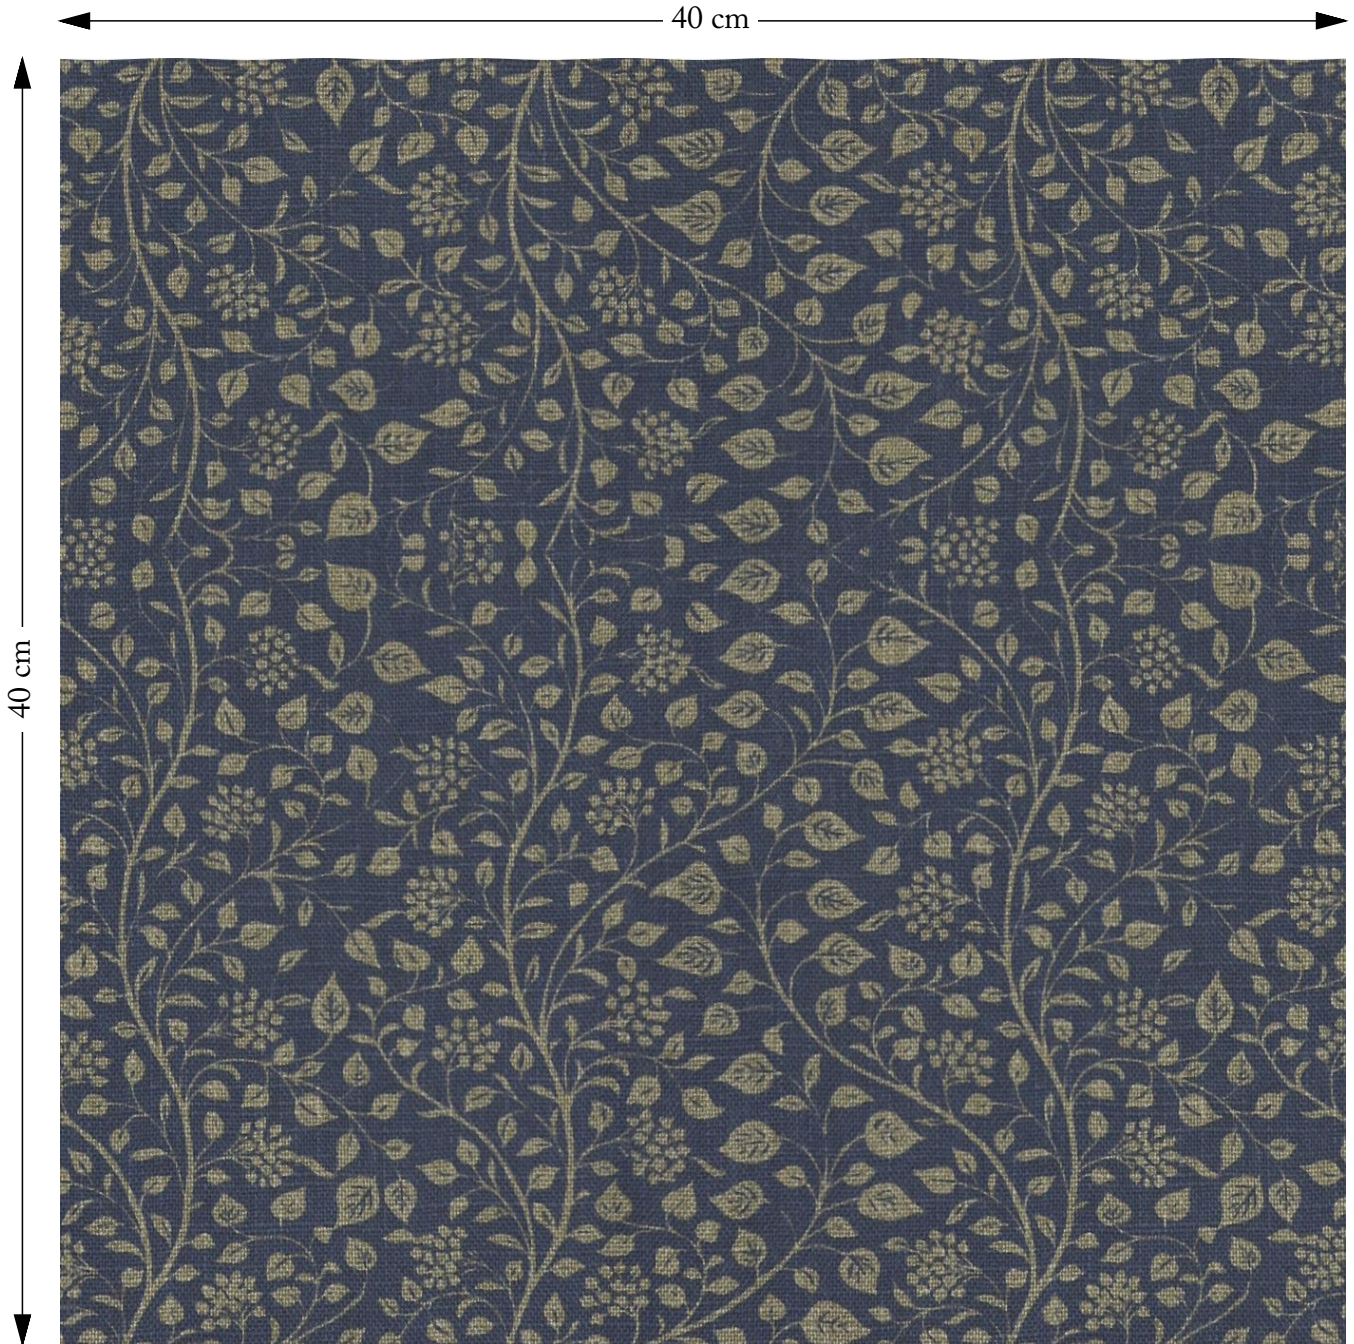

SOFAS & STUFF

The amount of fabric shown above is indicated by the dimension.

RHS 23 Gertrude Jekyll Small Trailing Vine Blue

Composition: 67% Viscose 33% Linen

Repeat: Horizontal 27.5cm Vertical 61.0cm

Martindale: 33000