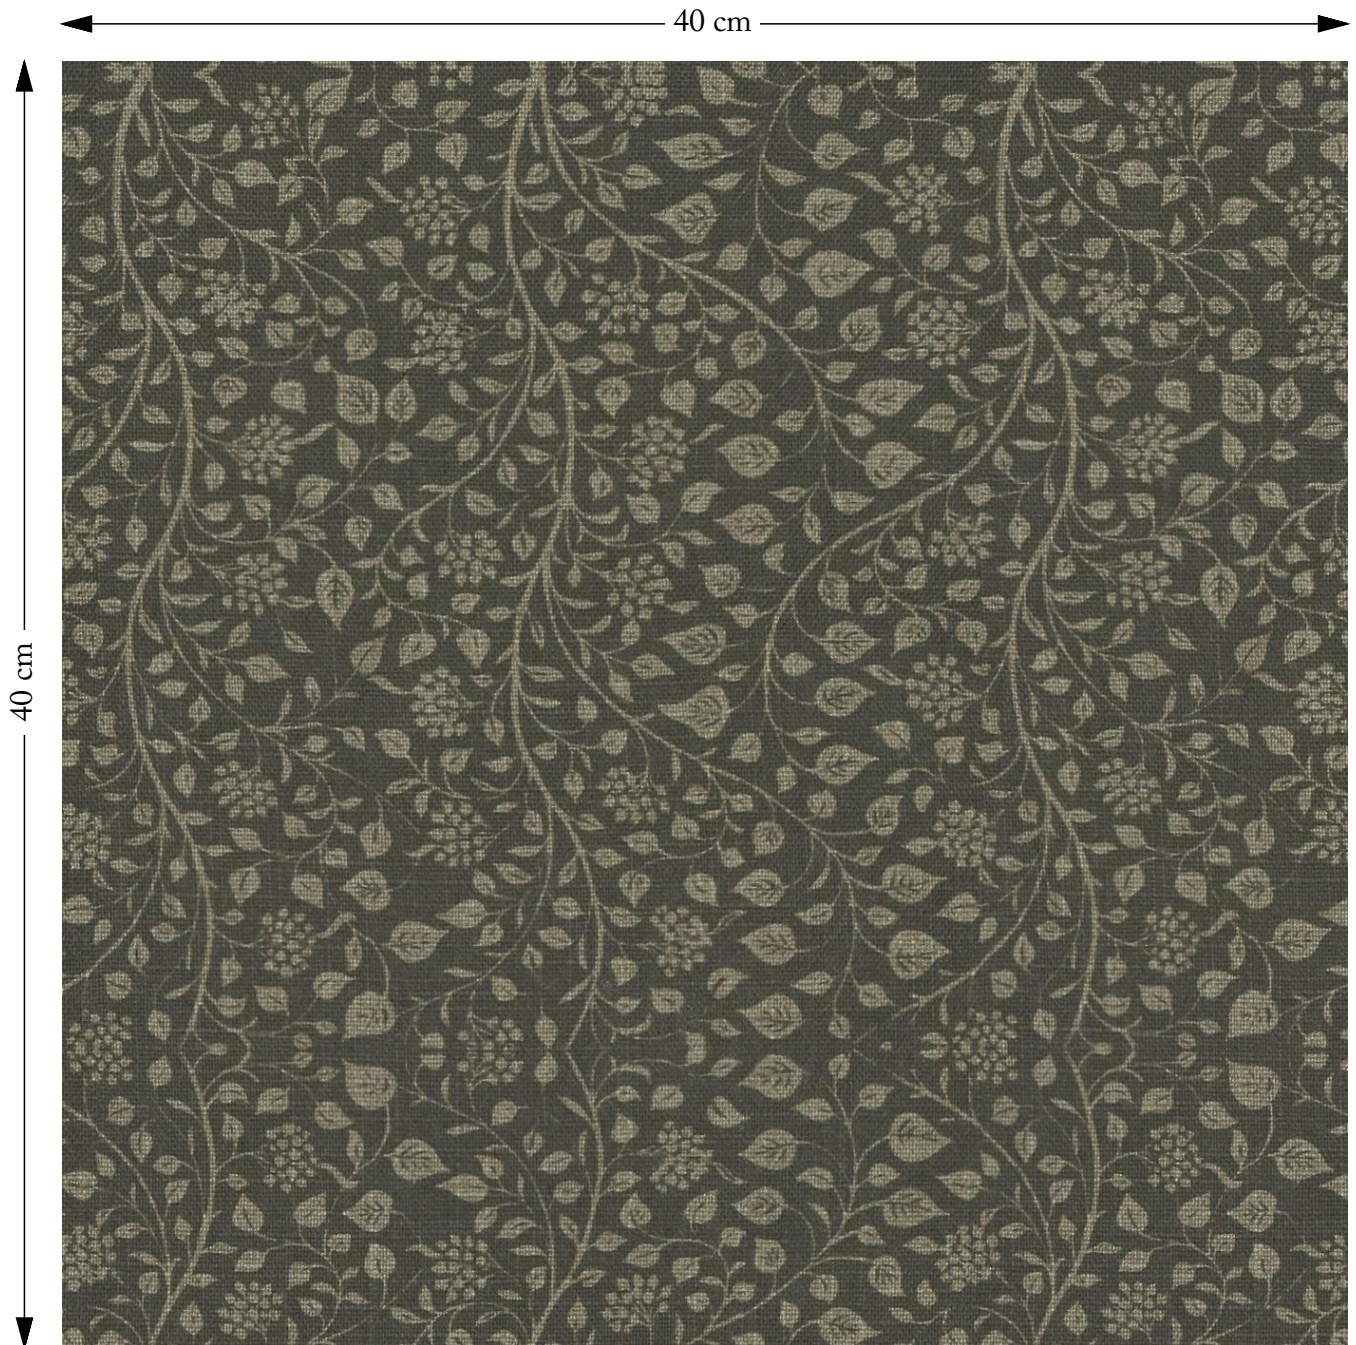

SOFAS & STUFF

The amount of fabric shown above is indicated by the dimension.

RHS 23 Gertrude Jekyll Small Trailing Vine Brown

Composition: 67% Viscose 33% Linen

Repeat: Horizontal 27.5cm Vertical 61.0cm

Martindale: 33000