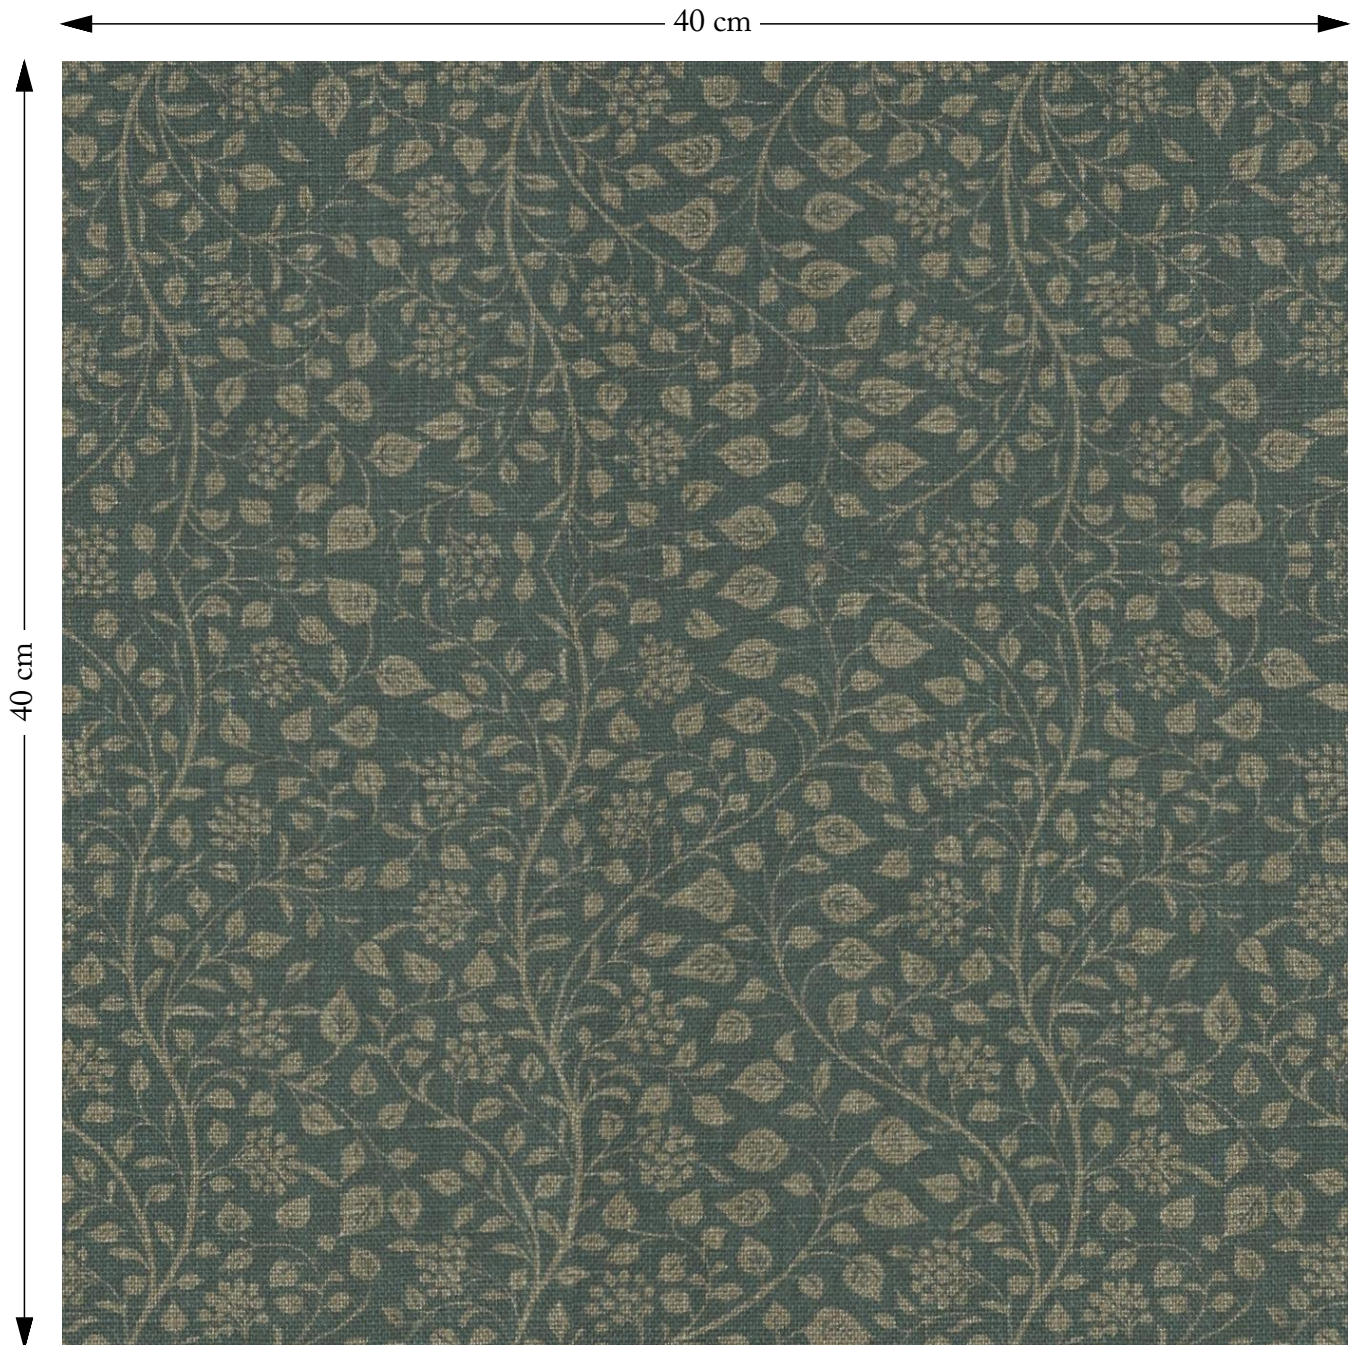

SOFAS & STUFF

The amount of fabric shown above is indicated by the dimension.

RHS 23 Gertrude Jekyll Small Trailing Vine Duck Egg

Composition: 67% Viscose 33% Linen

Repeat: Horizontal 27.5cm Vertical 61.0cm