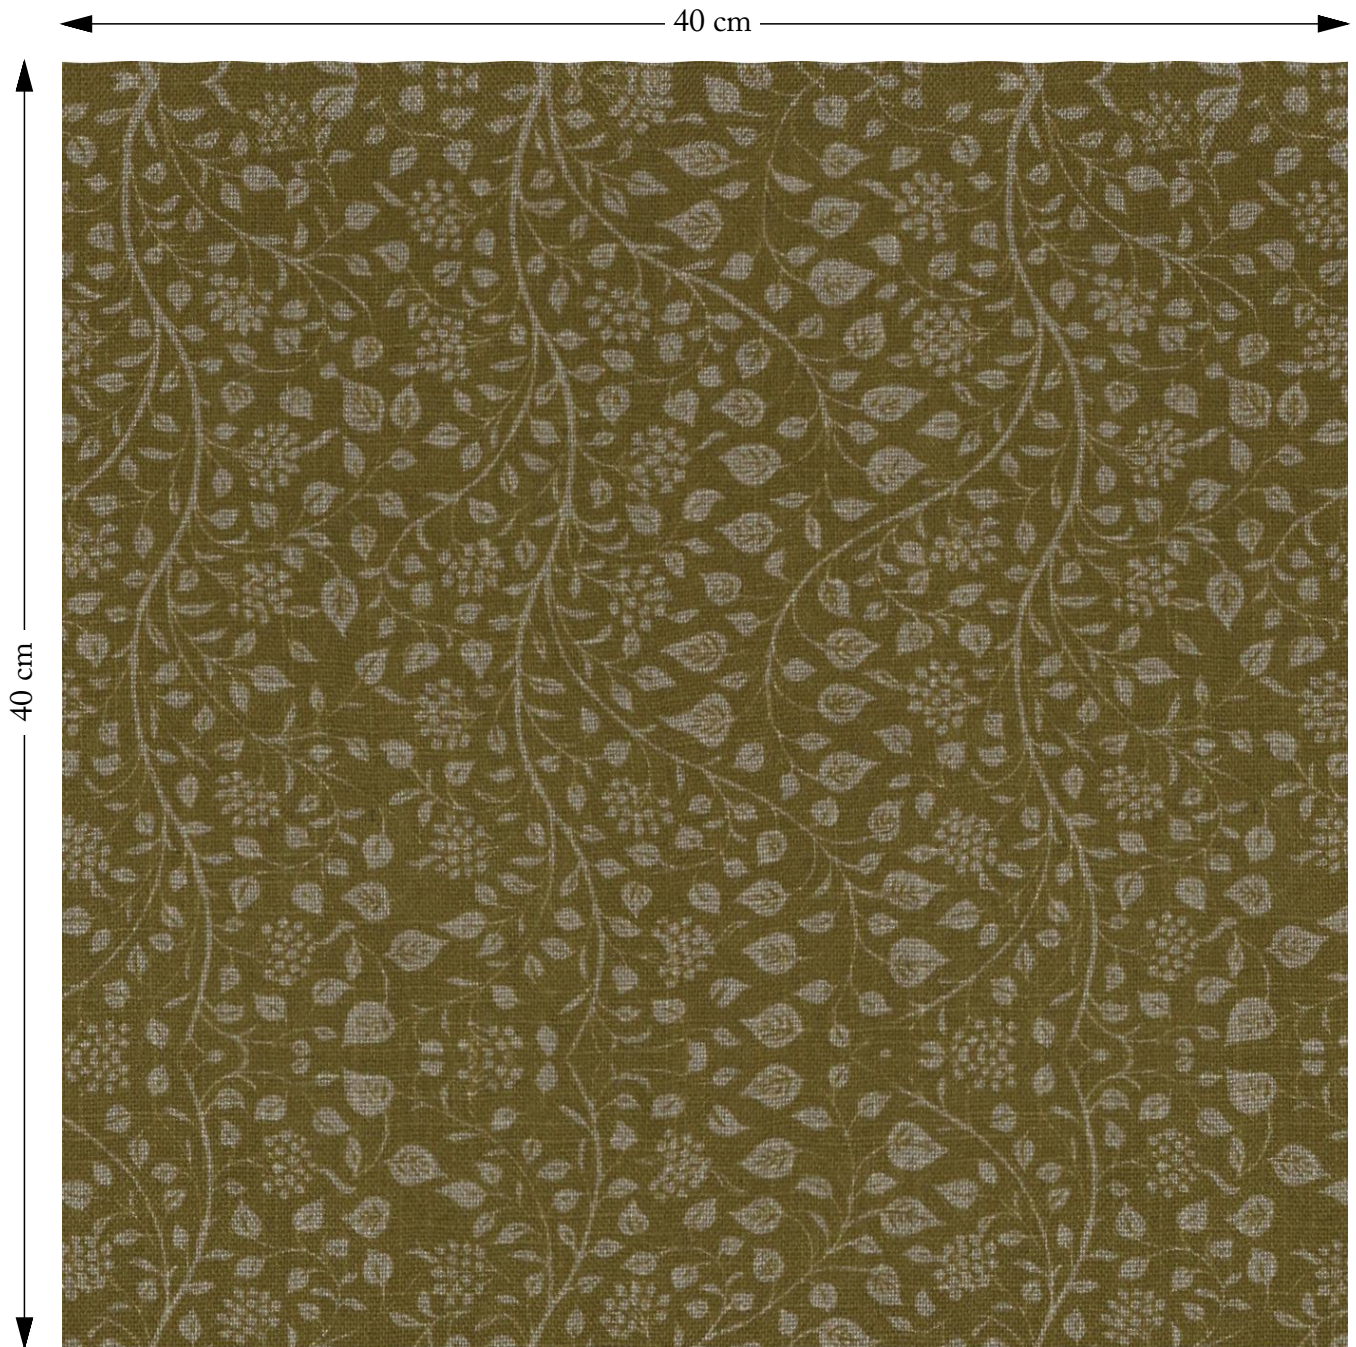

SOFAS & STUFF

The amount of fabric shown above is indicated by the dimension.

RHS 23 Gertrude Jekyll Small Trailing Vine Gold

Composition: 67% Viscose 33% Linen

Repeat: Horizontal 27.5cm Vertical 61.0cm

Martindale: 33000