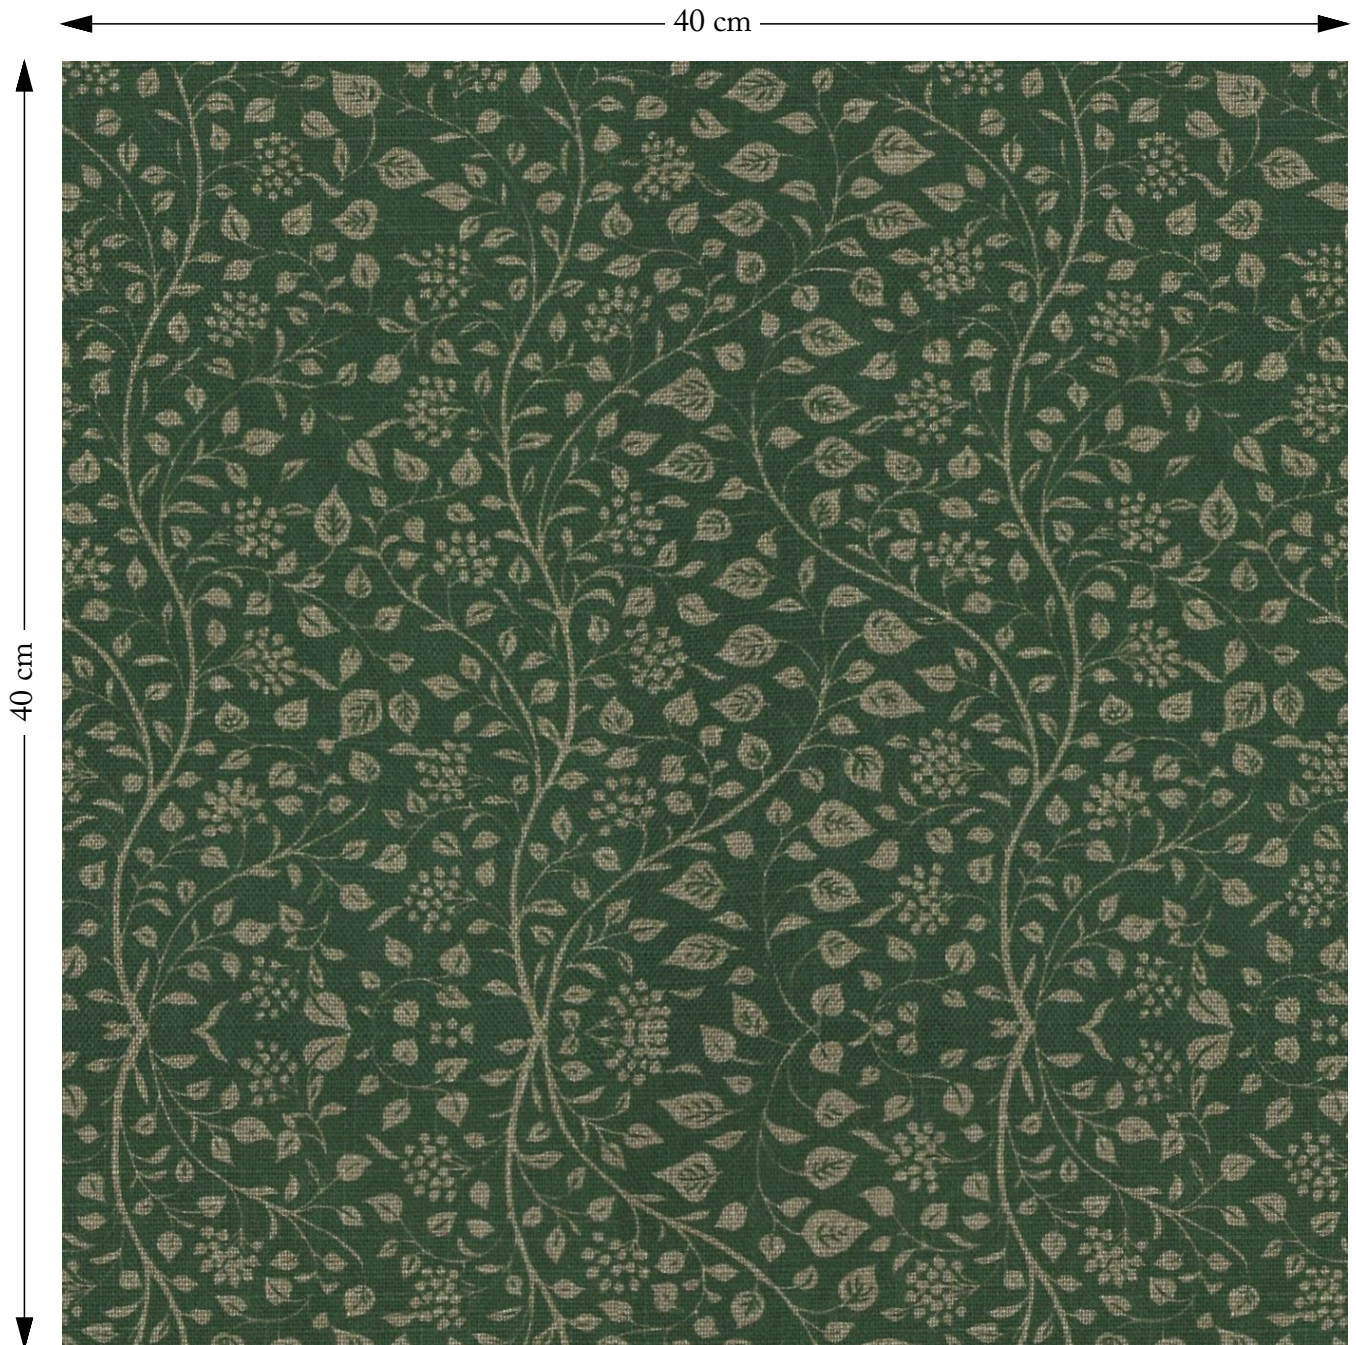

SOFAS & STUFF

The amount of fabric shown above is indicated by the dimension.

RHS 23 Gertrude Jekyll Small Trailing Vine Green

Composition: 67% Viscose 33% Linen
Repeat: Horizontal 27.5cm Vertical 61.0cm
Martindale: 33000
Care: Professional Clean Only