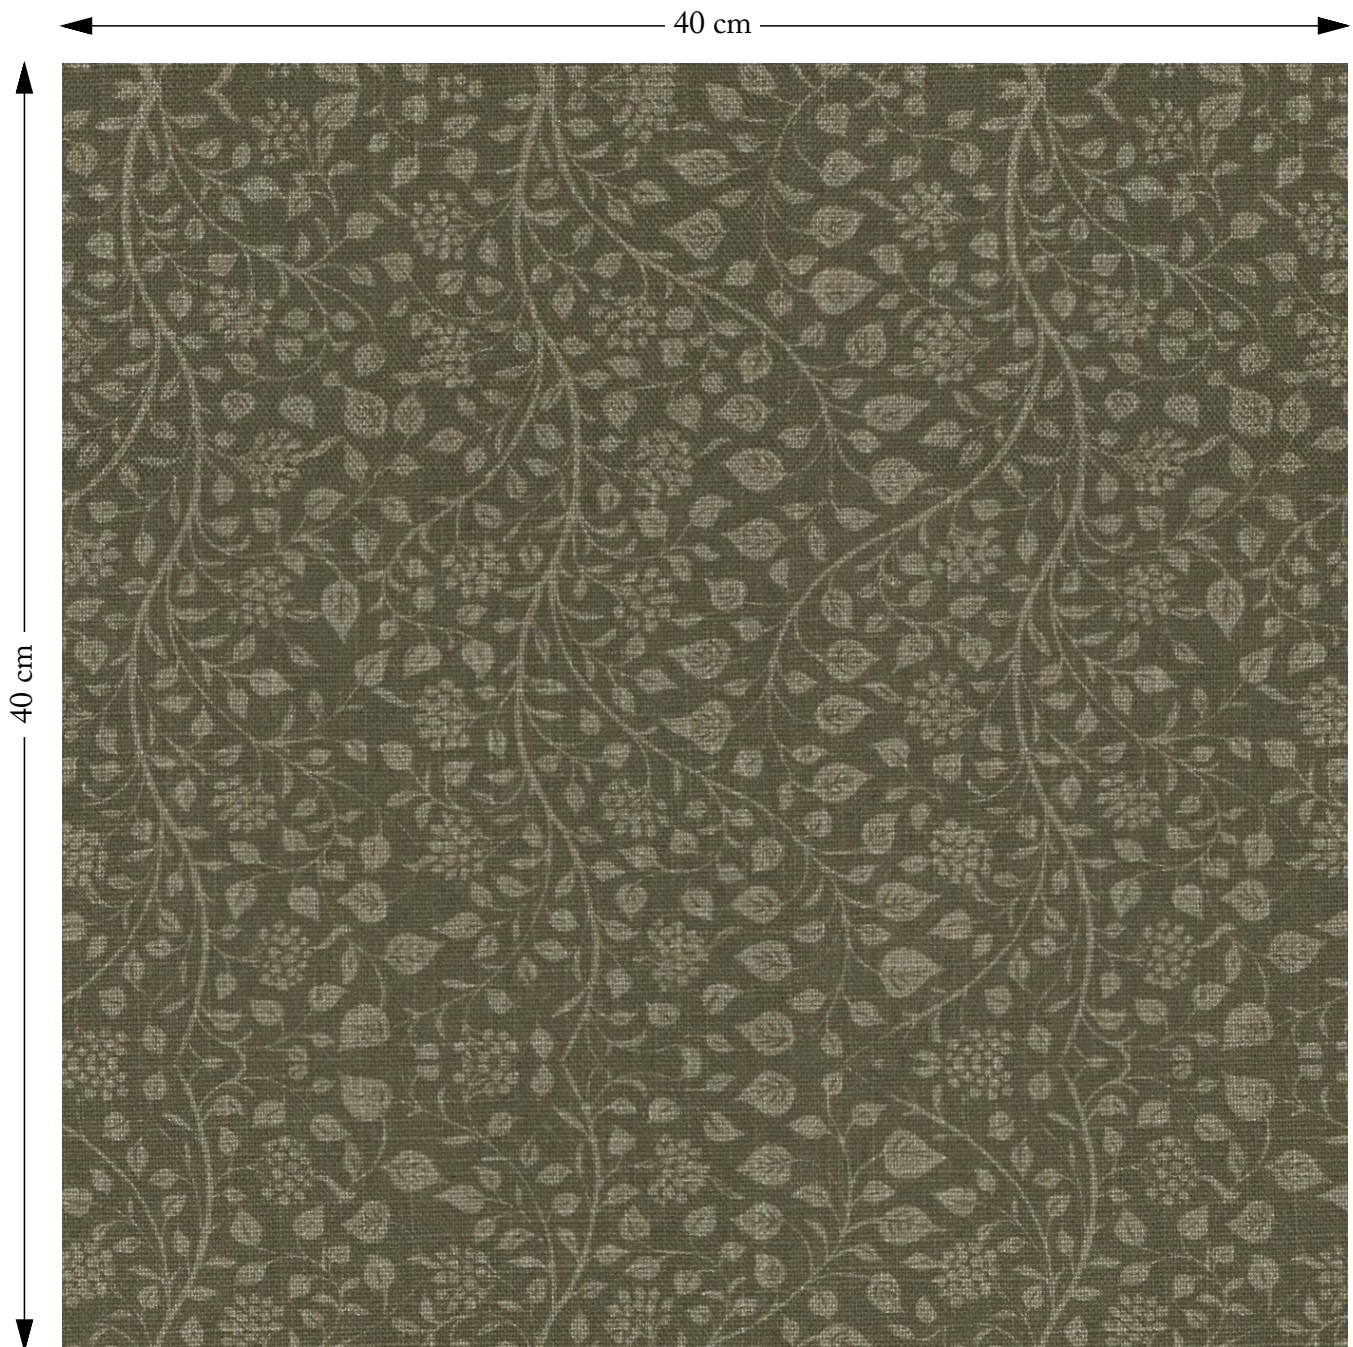

SOFAS & STUFF

The amount of fabric shown above is indicated by the dimension.

RHS 23 Gertrude Jekyll Small Trailing Vine Natural (gjsnat)

Composition: 67% Viscose 33% Linen

Repeat: Horizontal 27.5cm Vertical 61.0cm