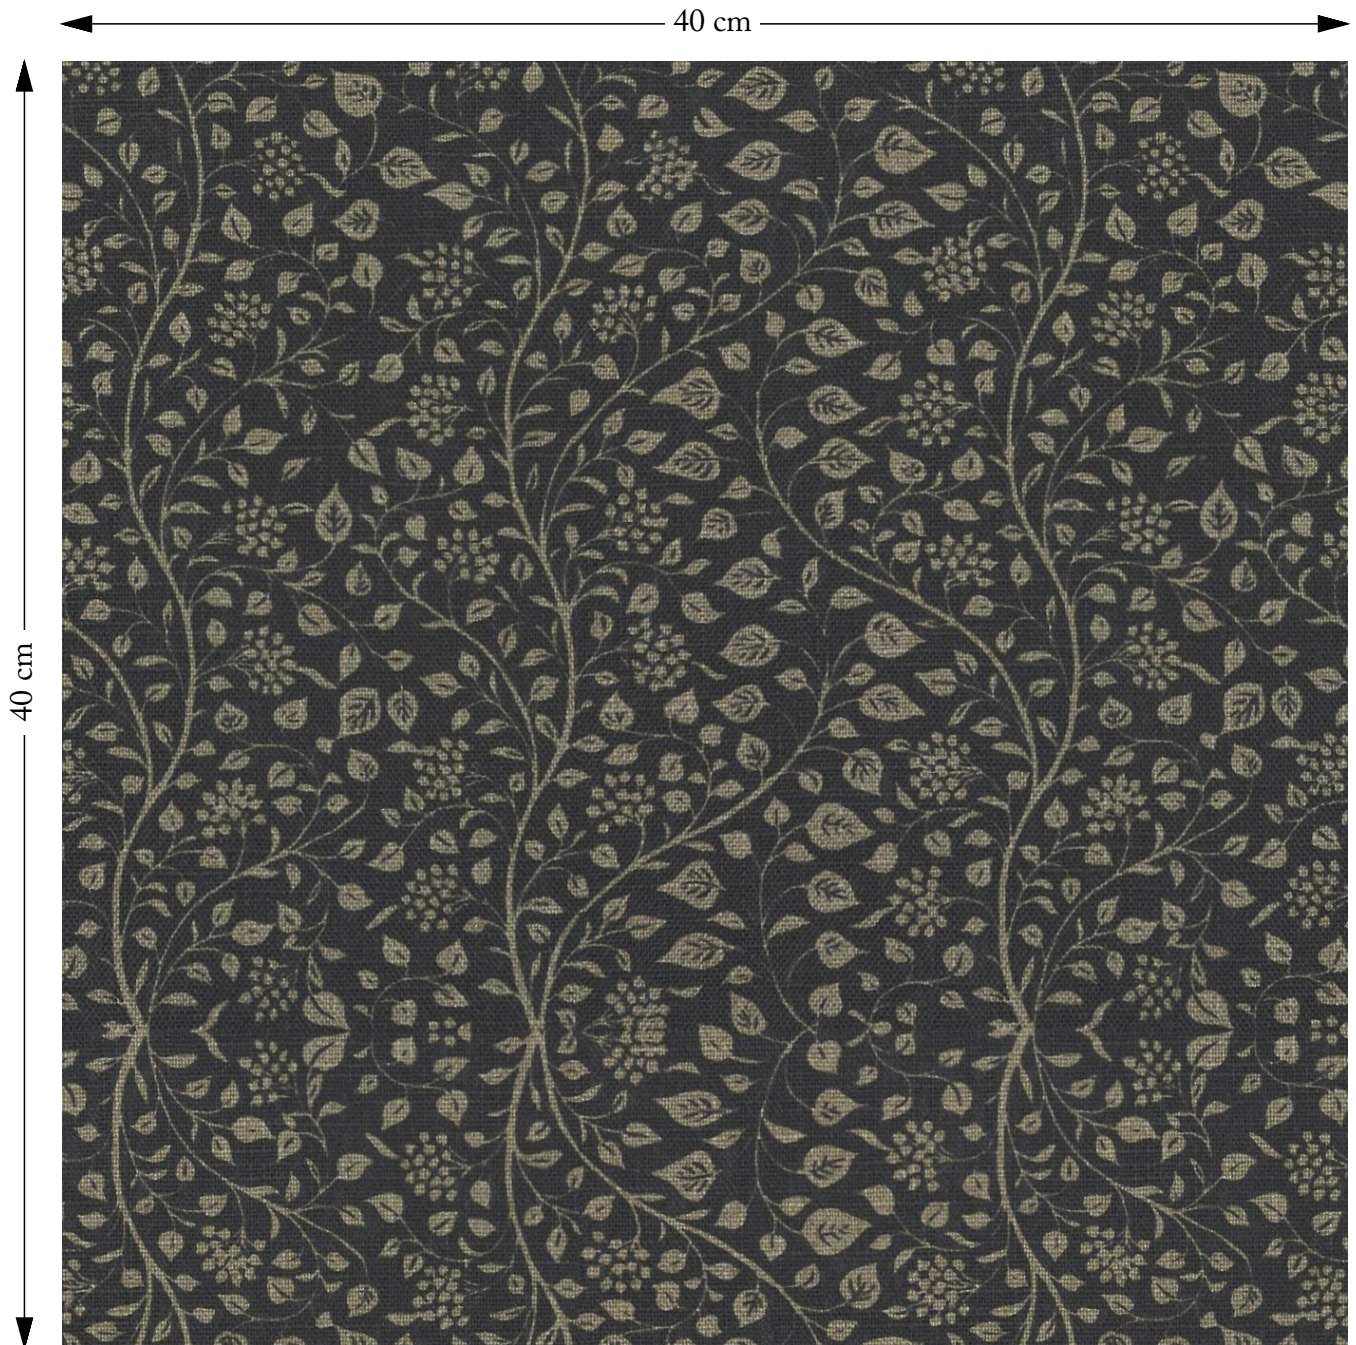

# SOFAS & STUFF

The amount of fabric shown above is indicated by the dimension.

## RHS 23 Gertrude Jekyll Small Trailing Vine Navy

Composition: 67% Viscose 33% Linen

Repeat: Horizontal 27.5cm Vertical 61.0cm

Martindale: 33000

Care: Professional Clean Only