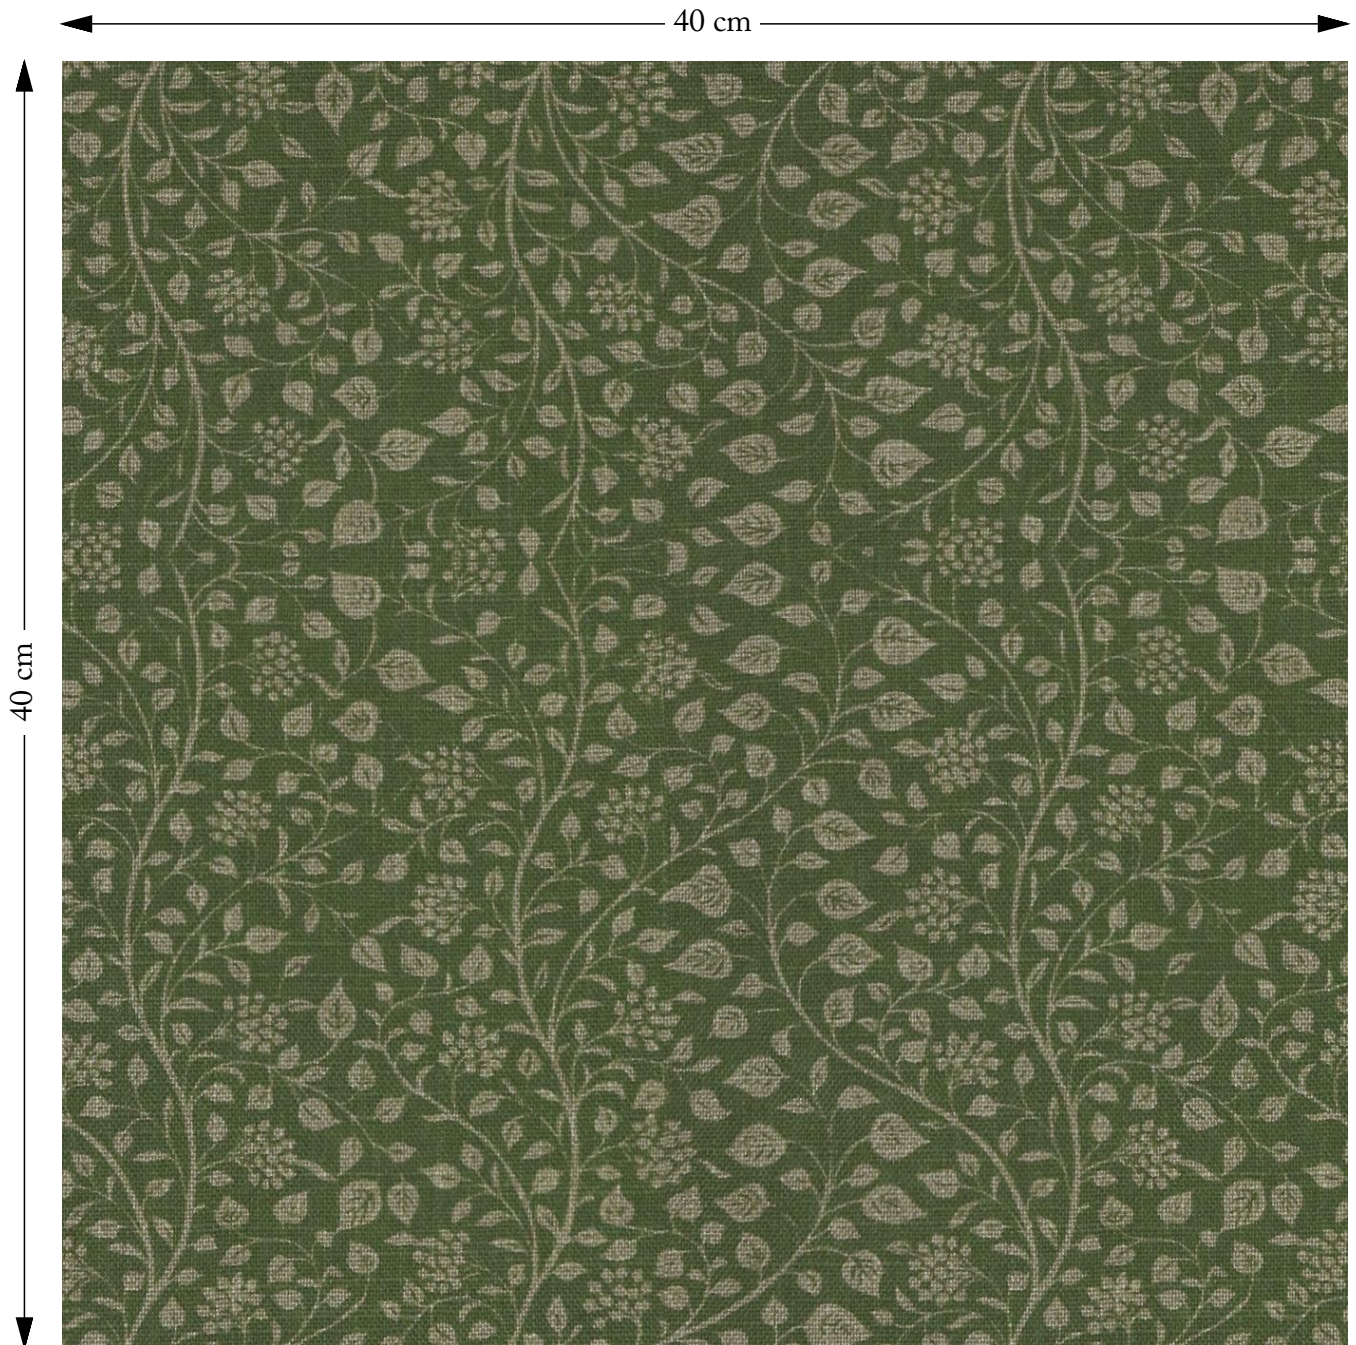

SOFAS & STUFF

The amount of fabric shown above is indicated by the dimension.

RHS 23 Gertrude Jekyll Small Trailing Vine Olive

Composition: 67% Viscose 33% Linen

Repeat: Horizontal 27.5cm Vertical 61.0cm

Martindale: 33000