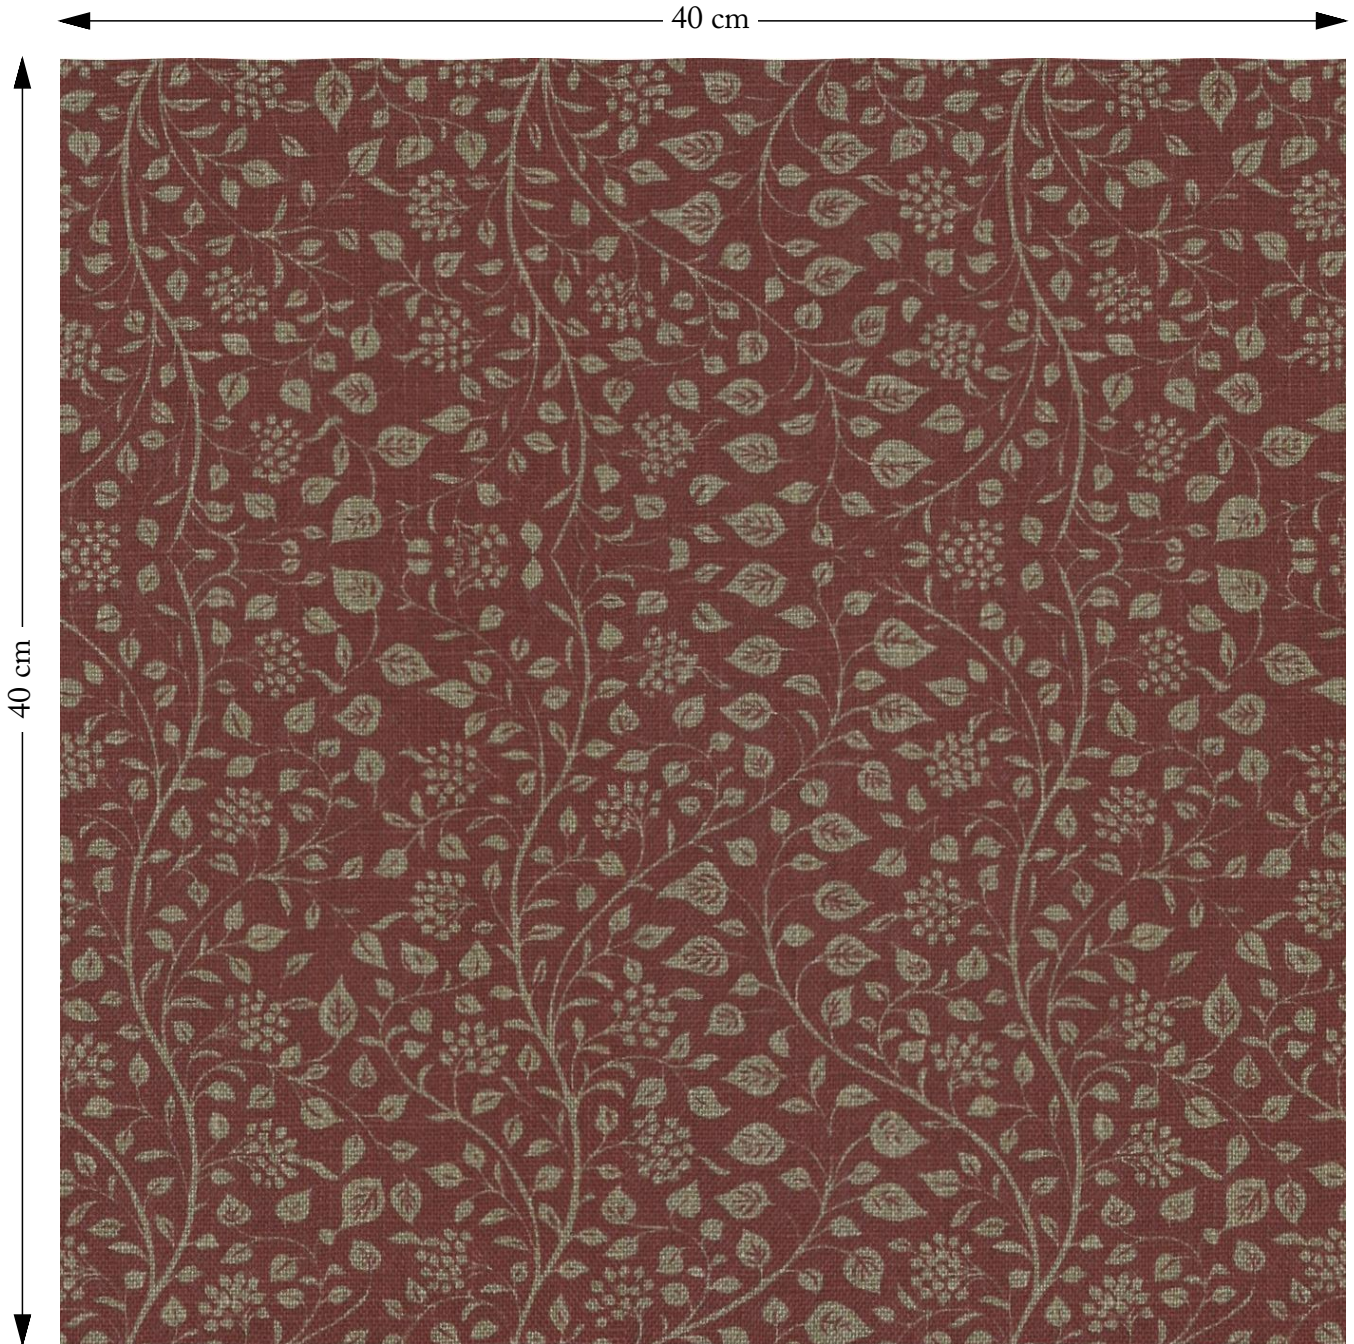

SOFAS & STUFF

The amount of fabric shown above is indicated by the dimension.

RHS 23 Gertrude Jekyll Small Trailing Vine Red

Composition: 67% Viscose 33% Linen

Repeat: Horizontal 27.5cm Vertical 61.0cm

Martindale: 33000