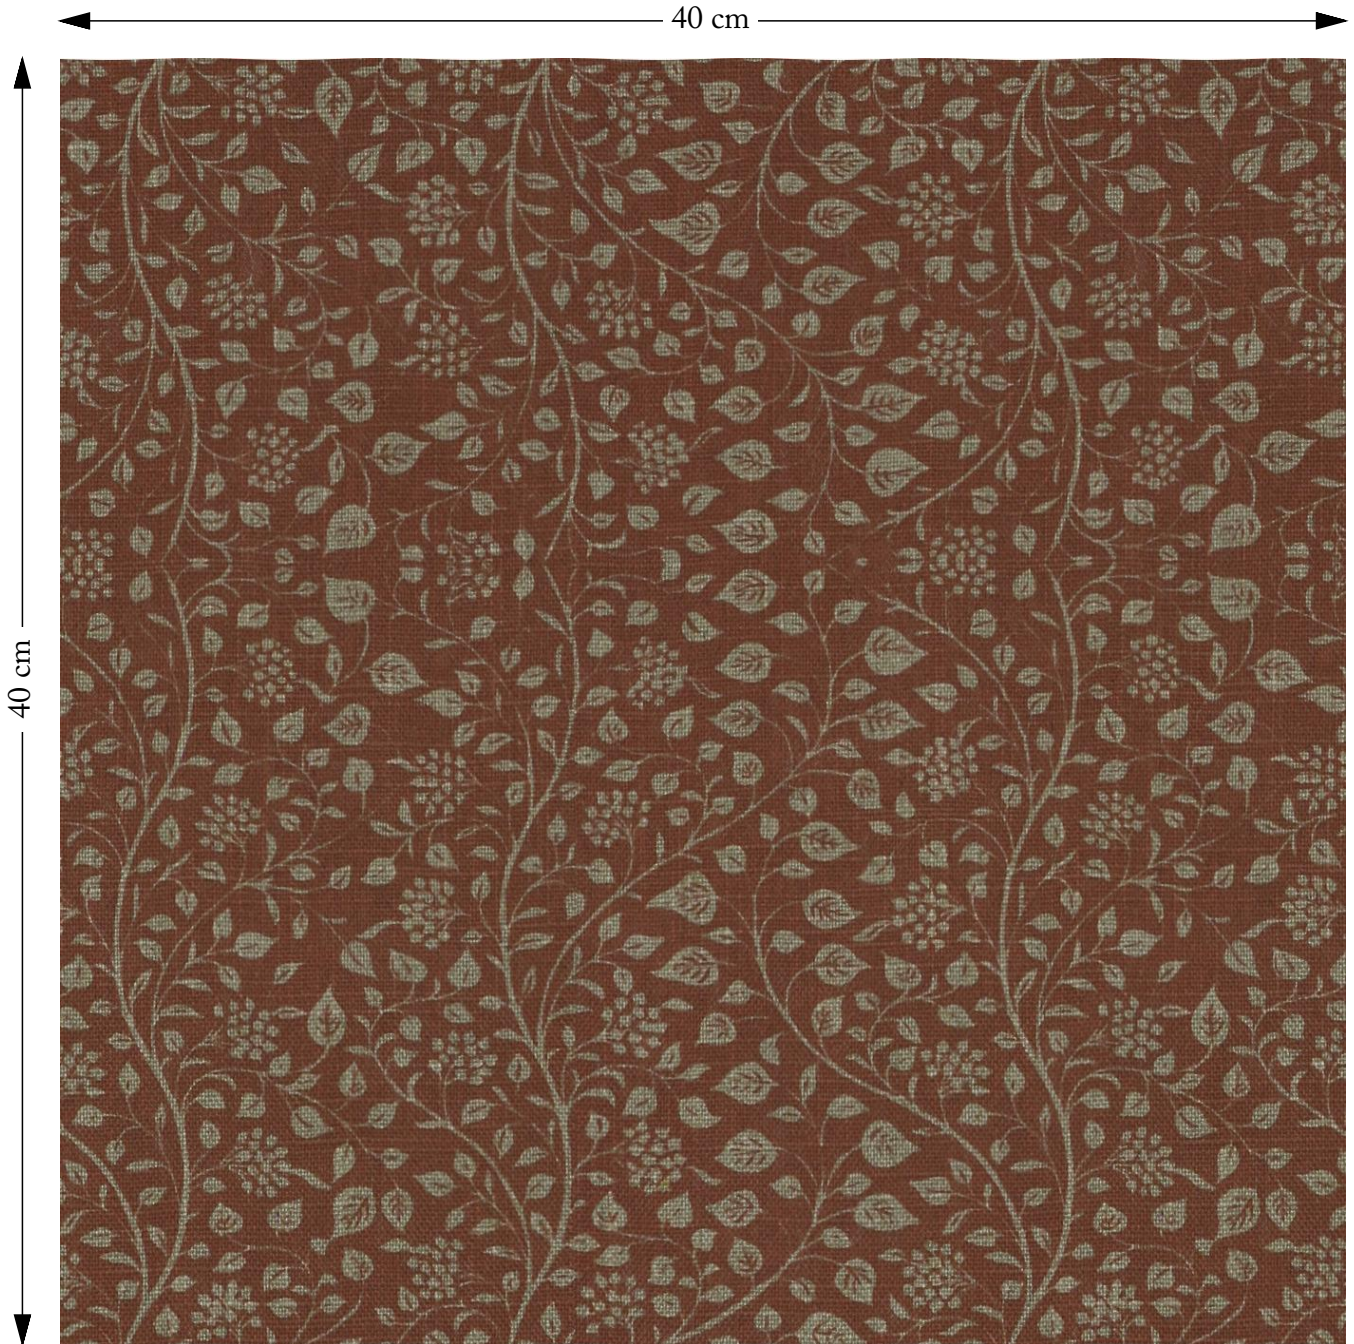

SOFAS & STUFF

The amount of fabric shown above is indicated by the dimension.

RHS 23 Gertrude Jekyll Small Trailing Vine Terracotta

Composition: 67% Viscose 33% Linen

Repeat: Horizontal 27.5cm Vertical 61.0cm