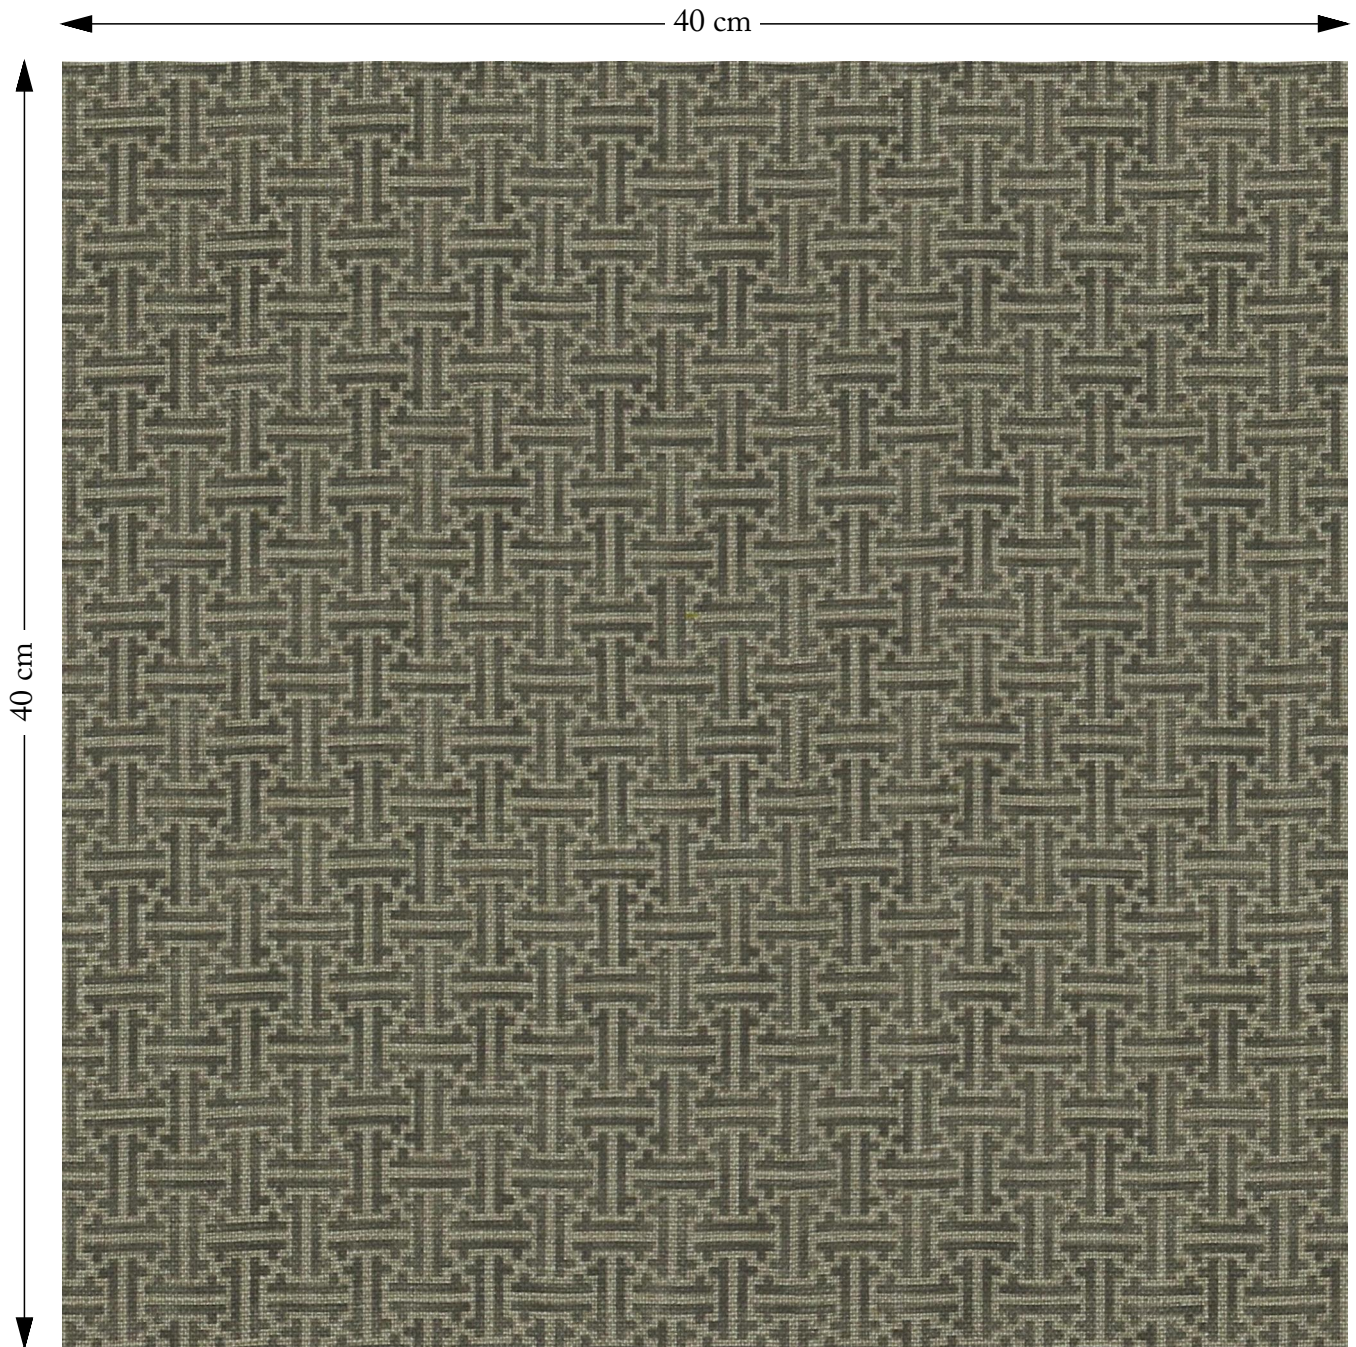

# SOFAS & STUFF

The amount of fabric shown above is indicated by the dimension.

## RHS 23 Gertrude Jekyll Lattice Brown

Composition: 67% Viscose 33% Linen  
Repeat: Horizontal 7.6cm Vertical 7.6cm  
Martindale: 33000  
Care: Professional Clean Only