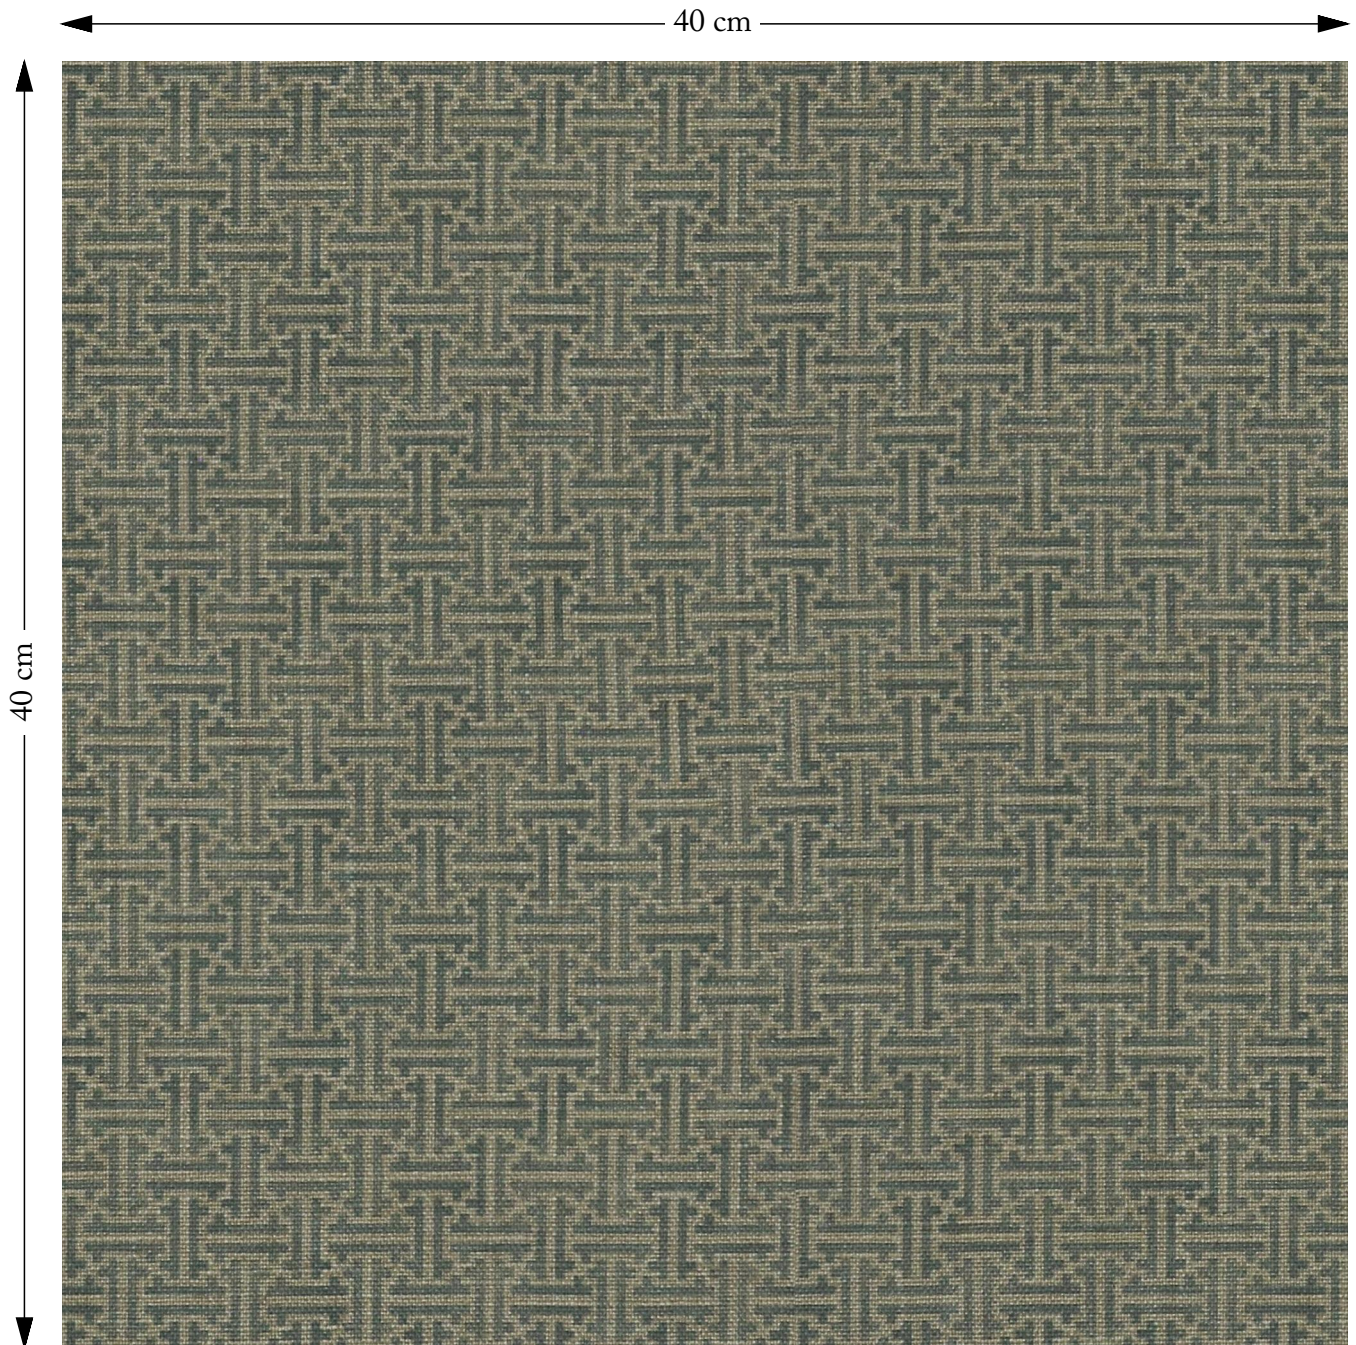

SOFAS & STUFF

The amount of fabric shown above is indicated by the dimension.

RHS 23 Gertrude Jekyll Lattice Duck Egg

Composition: 67% Viscose 33% Linen
Repeat: Horizontal 7.6cm Vertical 7.6cm
Martindale: 33000
Care: Professional Clean Only