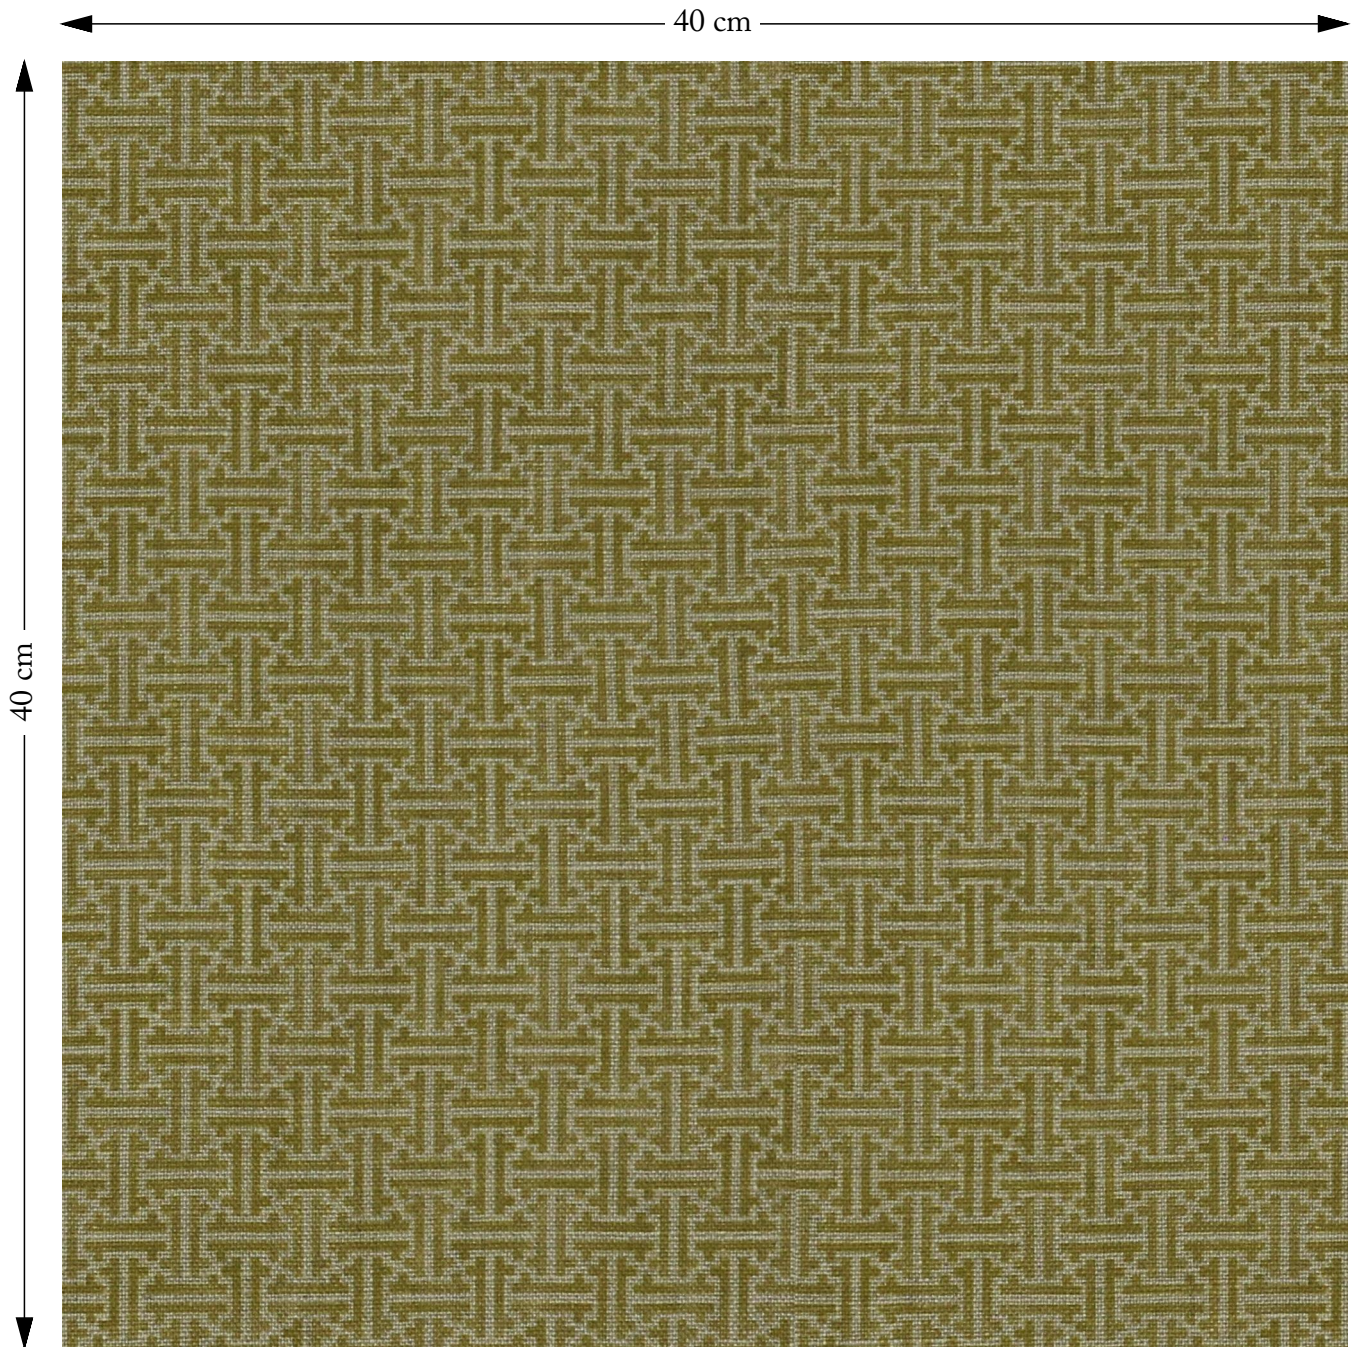

SOFAS & STUFF

The amount of fabric shown above is indicated by the dimension.

RHS 23 Gertrude Jekyll Lattice Gold

Composition: 67% Viscose 33% Linen
Repeat: Horizontal 7.6cm Vertical 7.6cm
Martindale: 33000
Care: Professional Clean Only