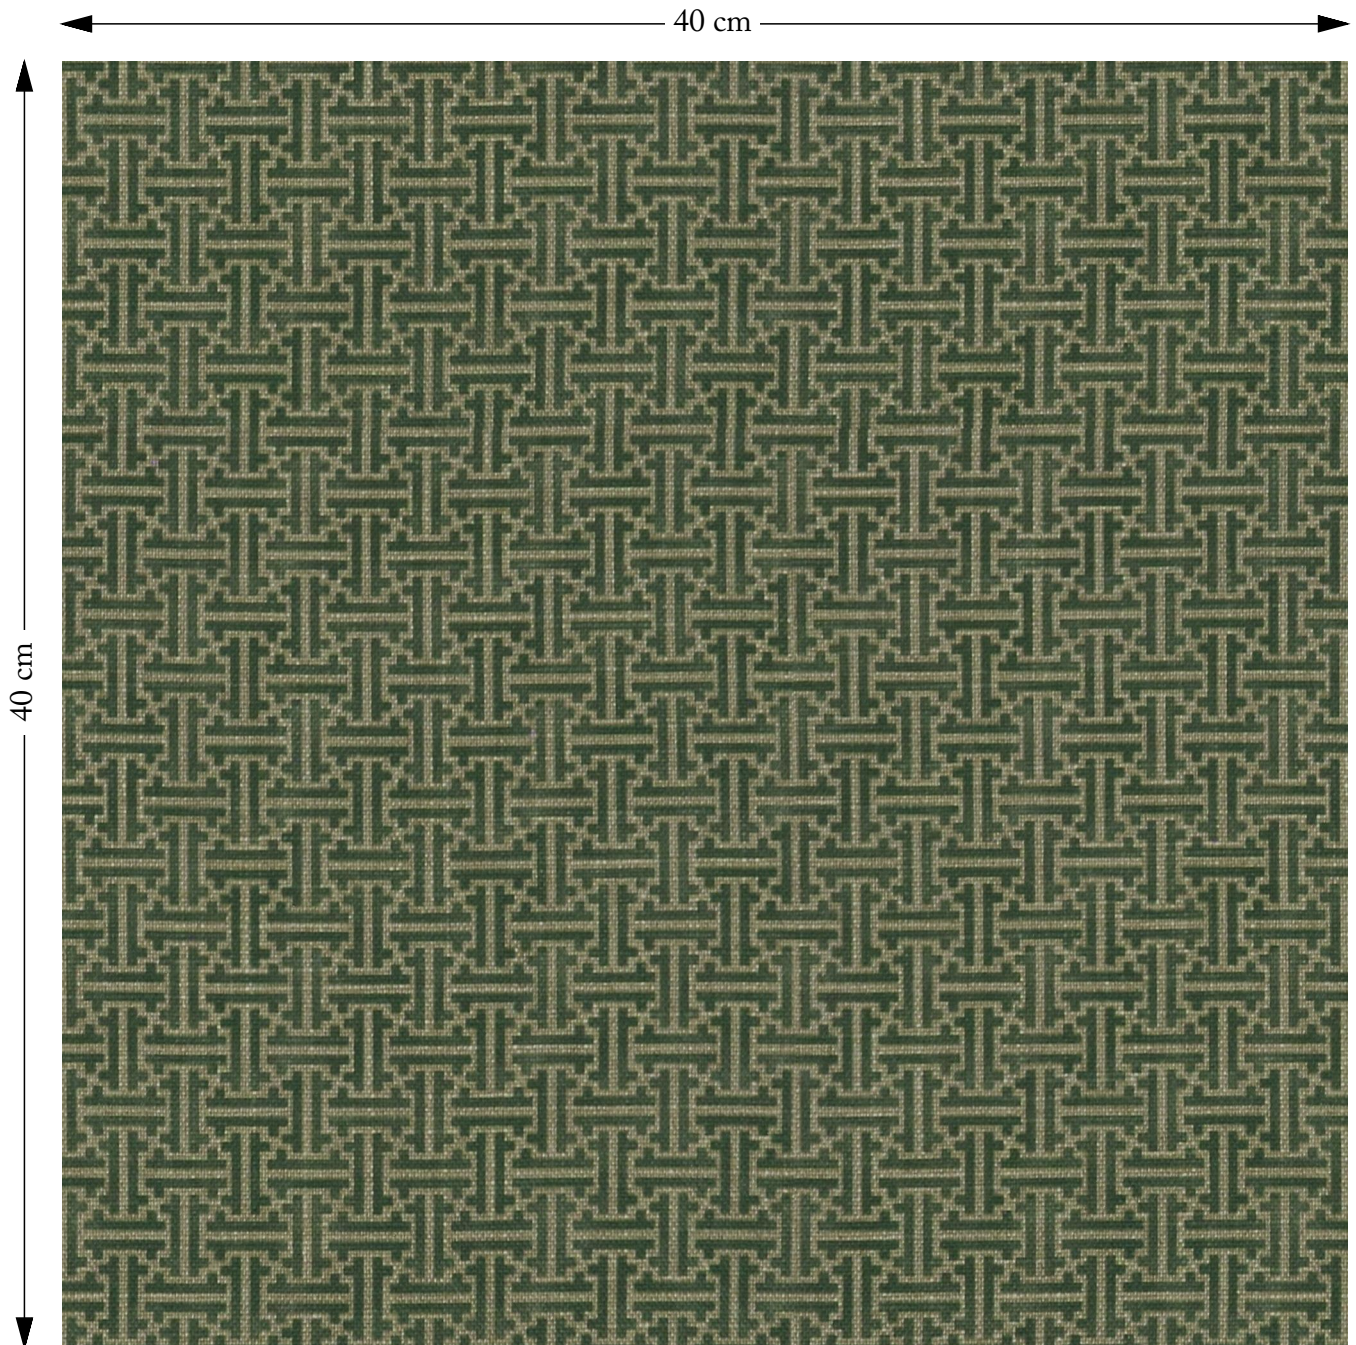

SOFAS & STUFF

The amount of fabric shown above is indicated by the dimension.

RHS 23 Gertrude Jekyll Lattice Green

Composition: 67% Viscose 33% Linen
Repeat: Horizontal 7.6cm Vertical 7.6cm
Martindale: 33000
Care: Professional Clean Only