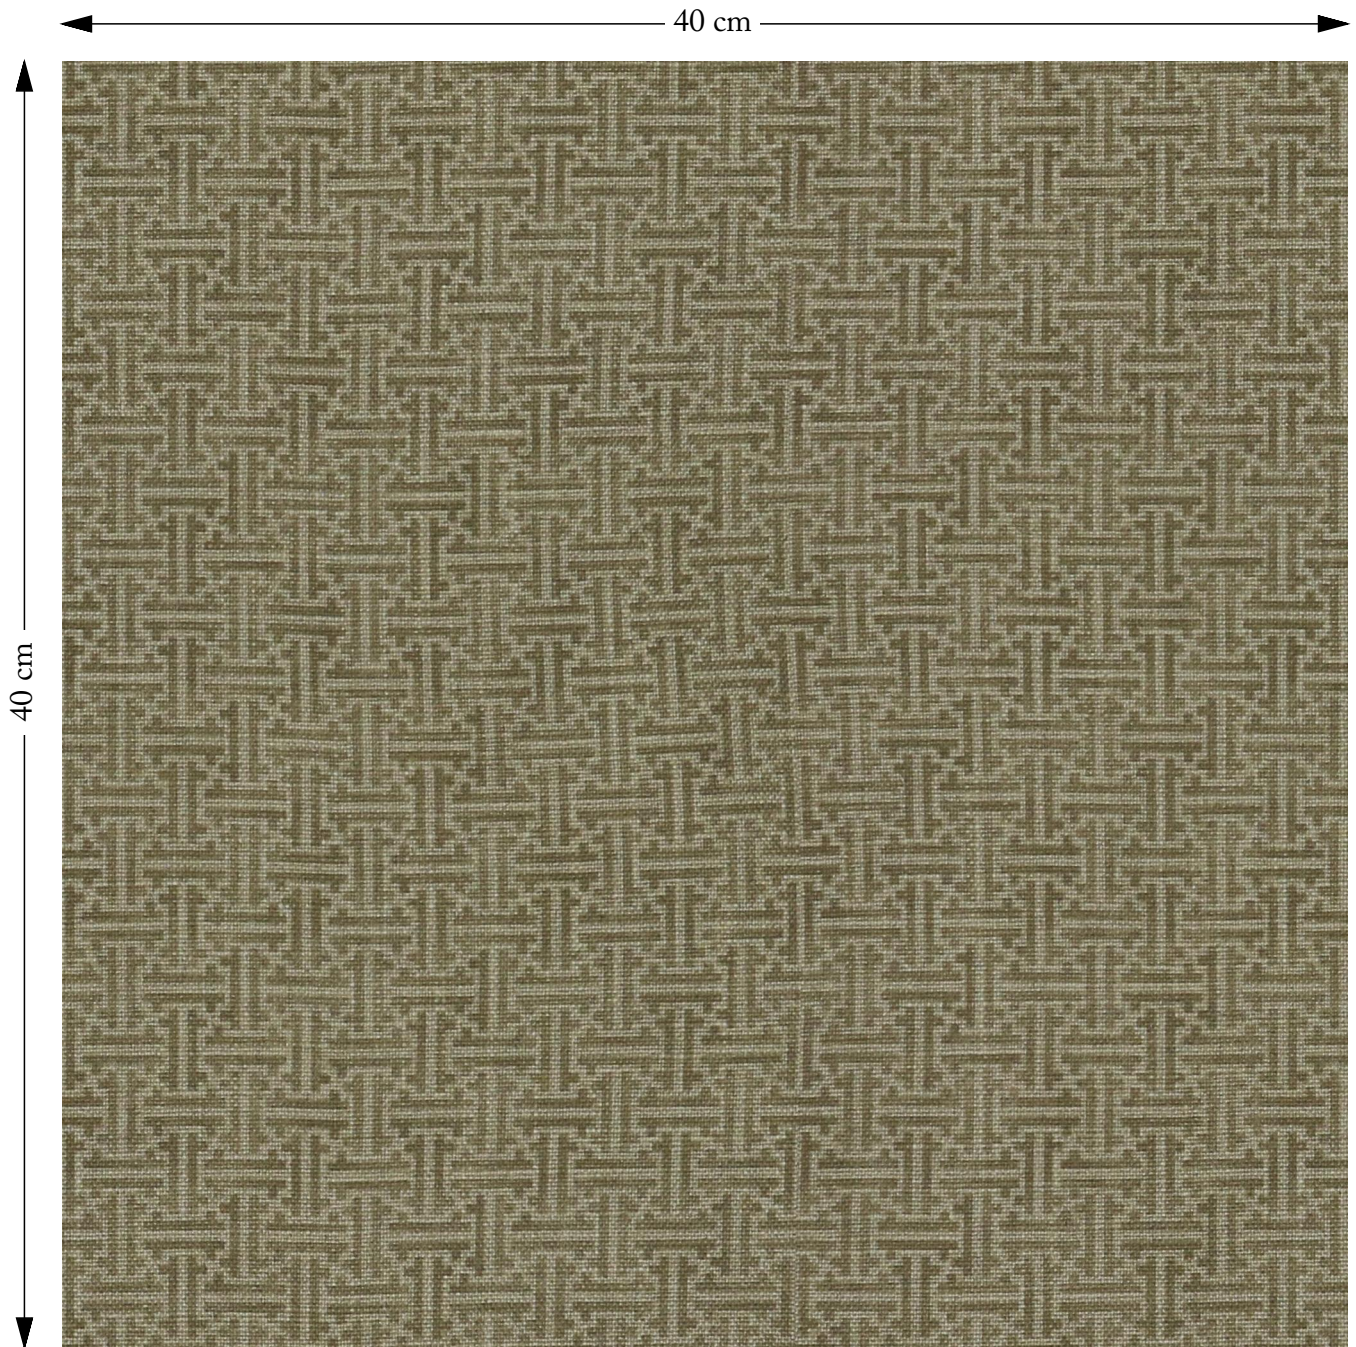

SOFAS & STUFF

The amount of fabric shown above is indicated by the dimension.

RHS 23 Gertrude Jekyll Lattice Natural

Composition: 67% Viscose 33% Linen
Repeat: Horizontal 7.6cm Vertical 7.6cm
Martindale: 33000
Care: Professional Clean Only