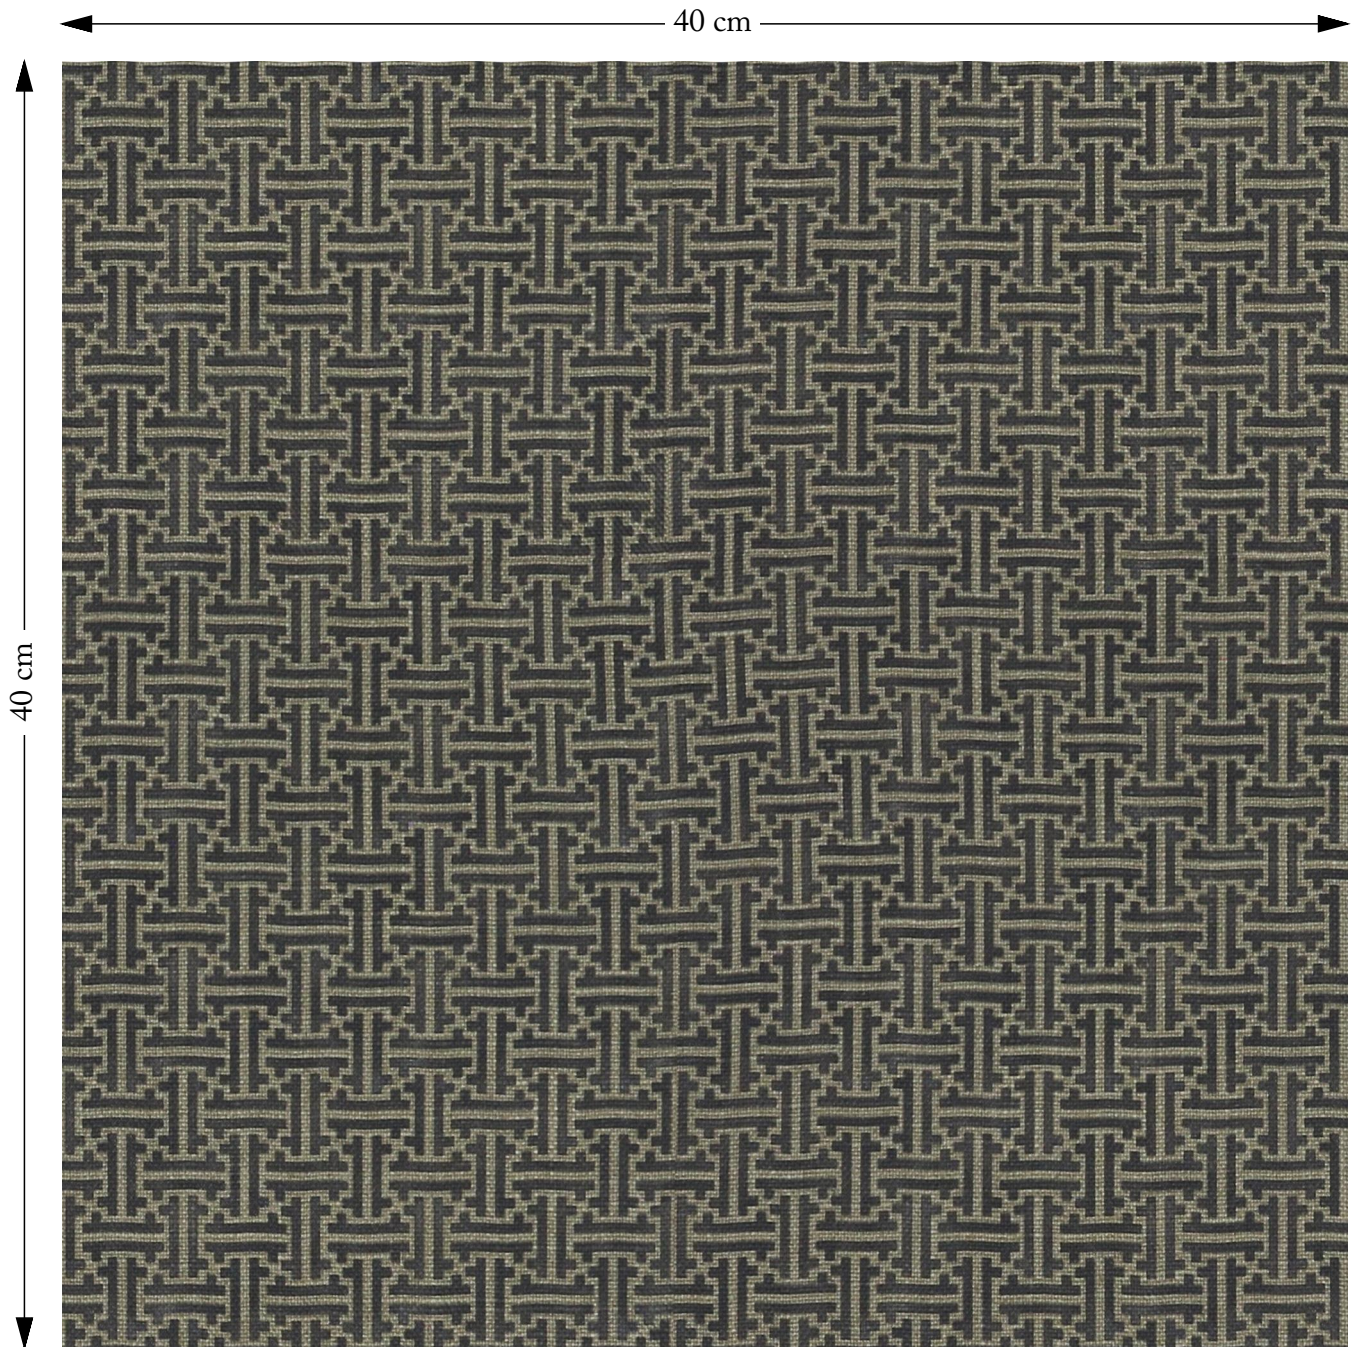

# SOFAS & STUFF

The amount of fabric shown above is indicated by the dimension.

RHS 23 Gertrude Jekyll Lattice Navy

Composition: 67% Viscose 33% Linen  
Repeat: Horizontal 7.6cm Vertical 7.6cm  
Martindale: 33000  
Care: Professional Clean Only